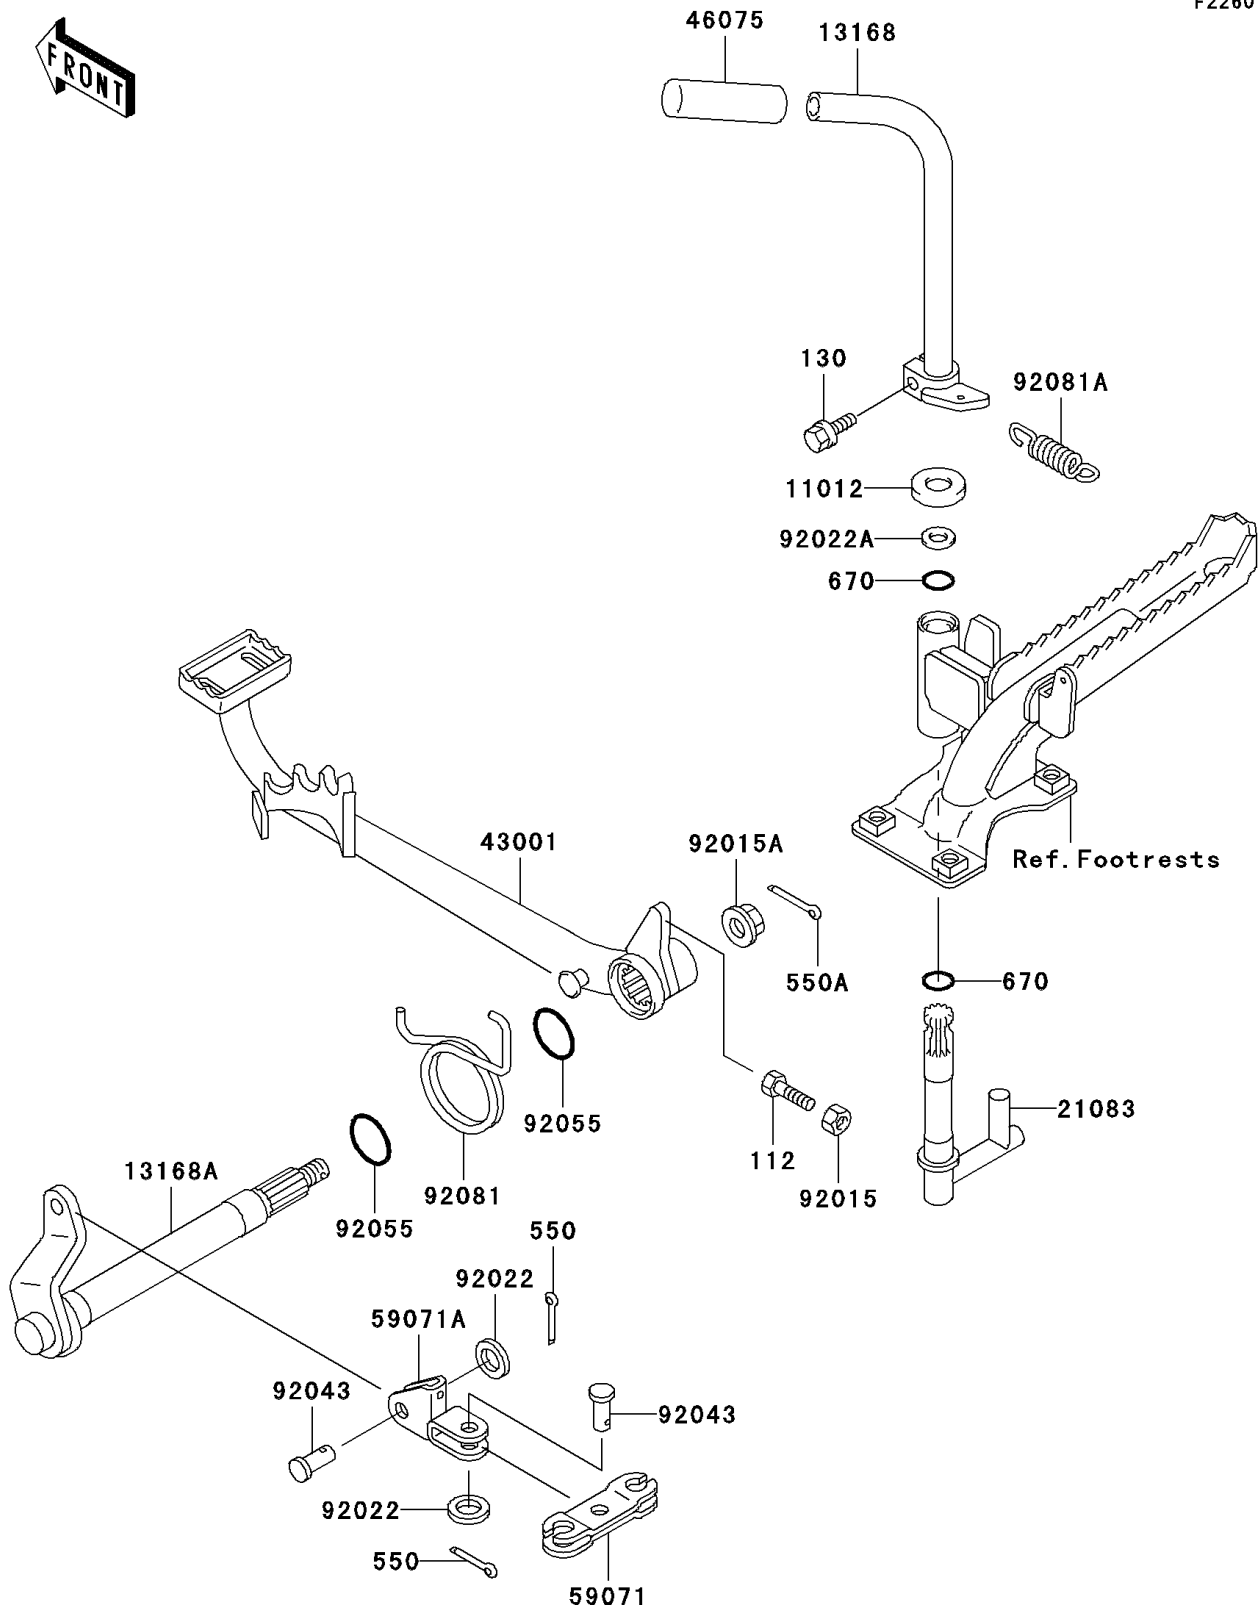

2003 Bayou 300

PARTS DIAGRAM

Brake Pedal

F2260

2003 Bayou 300

PARTS LIST

Brake Pedal

ITEM NAME

PART NUMBER

QUANTITY
