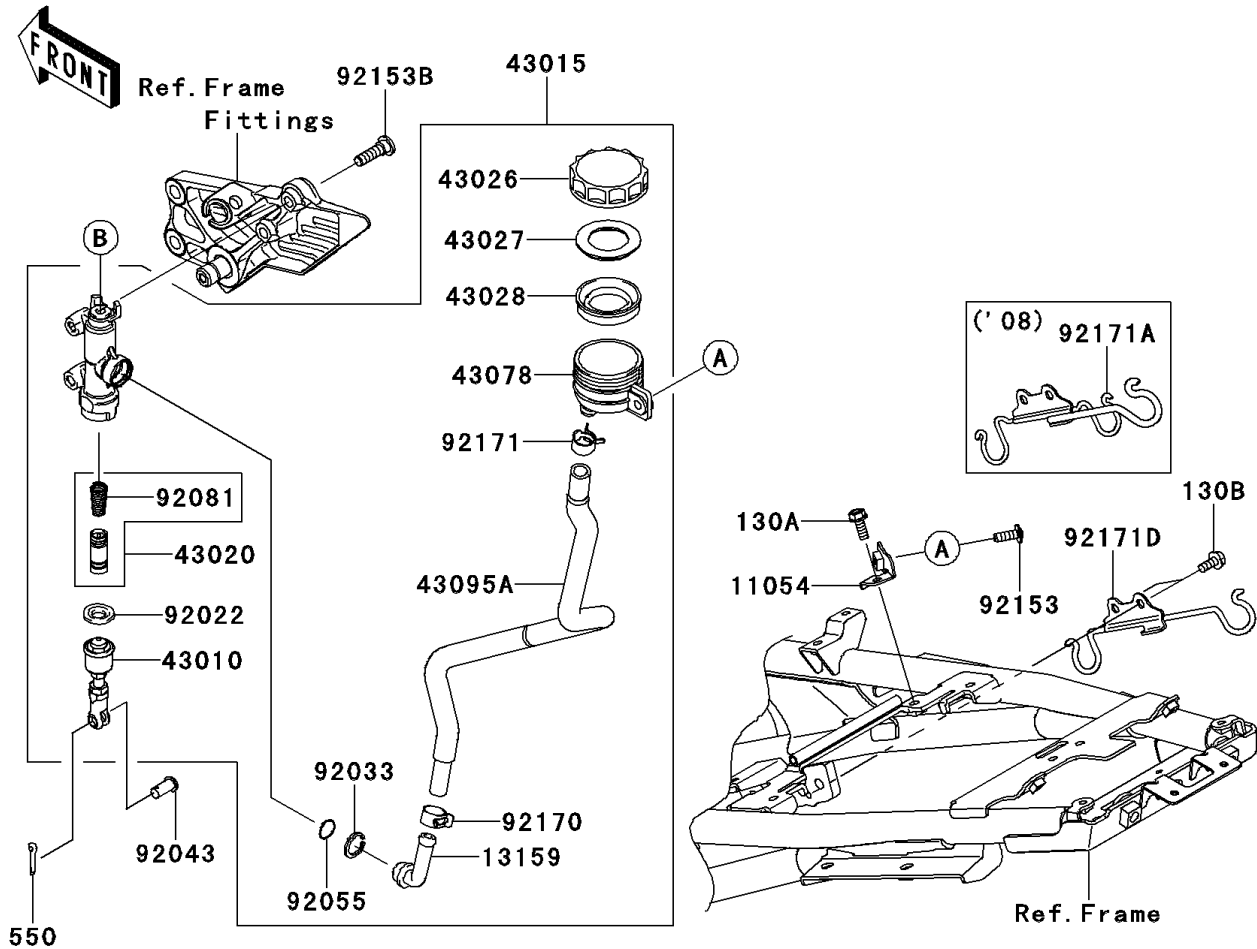

2008 Concours™ 14

PARTS DIAGRAM

Rear Master Cylinder

F2293

2008 Concours™ 14

PARTS LIST

Rear Master Cylinder

ITEM NAME

PART NUMBER

QUANTITY
