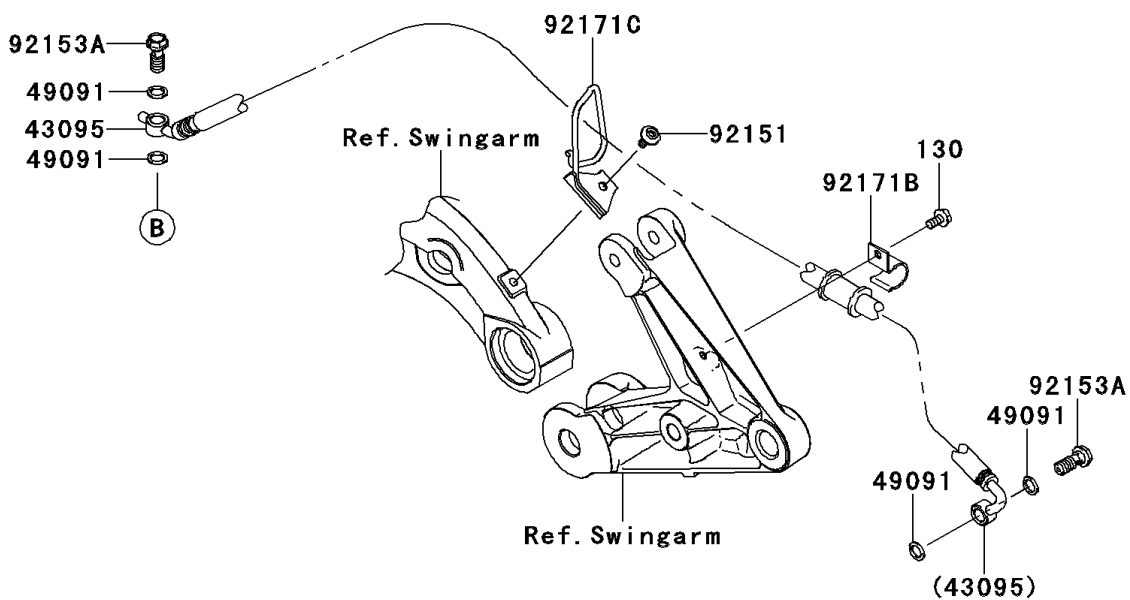

2008 Concours™ 14

PARTS DIAGRAM

Rear Master Cylinder

F2293

2008 Concours™ 14

PARTS LIST

Rear Master Cylinder

ITEM NAME

PART NUMBER

QUANTITY
