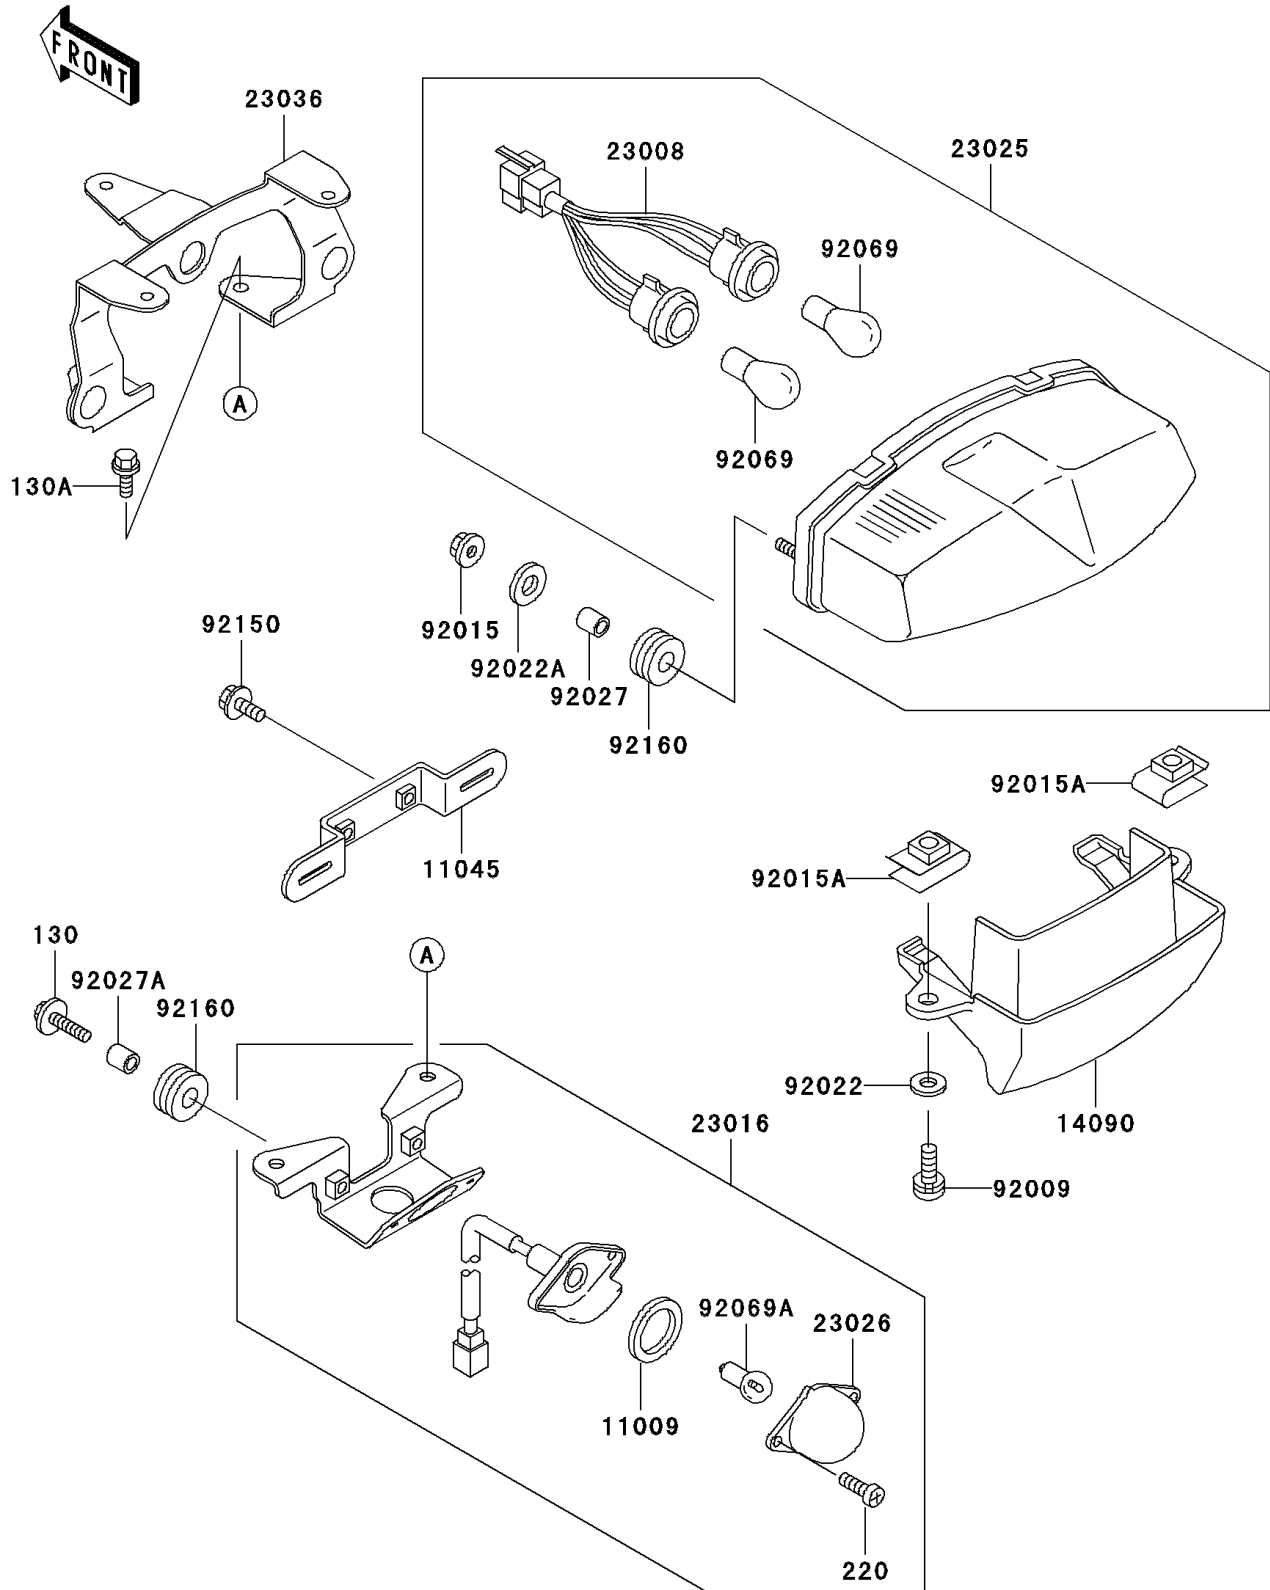

2009 Ninja[®] 500R

PARTS DIAGRAM

Taillight(s)

F2720

2009 Ninja® 500R

PARTS LIST

Taillight(s)

ITEM NAME

PART NUMBER

QUANTITY
