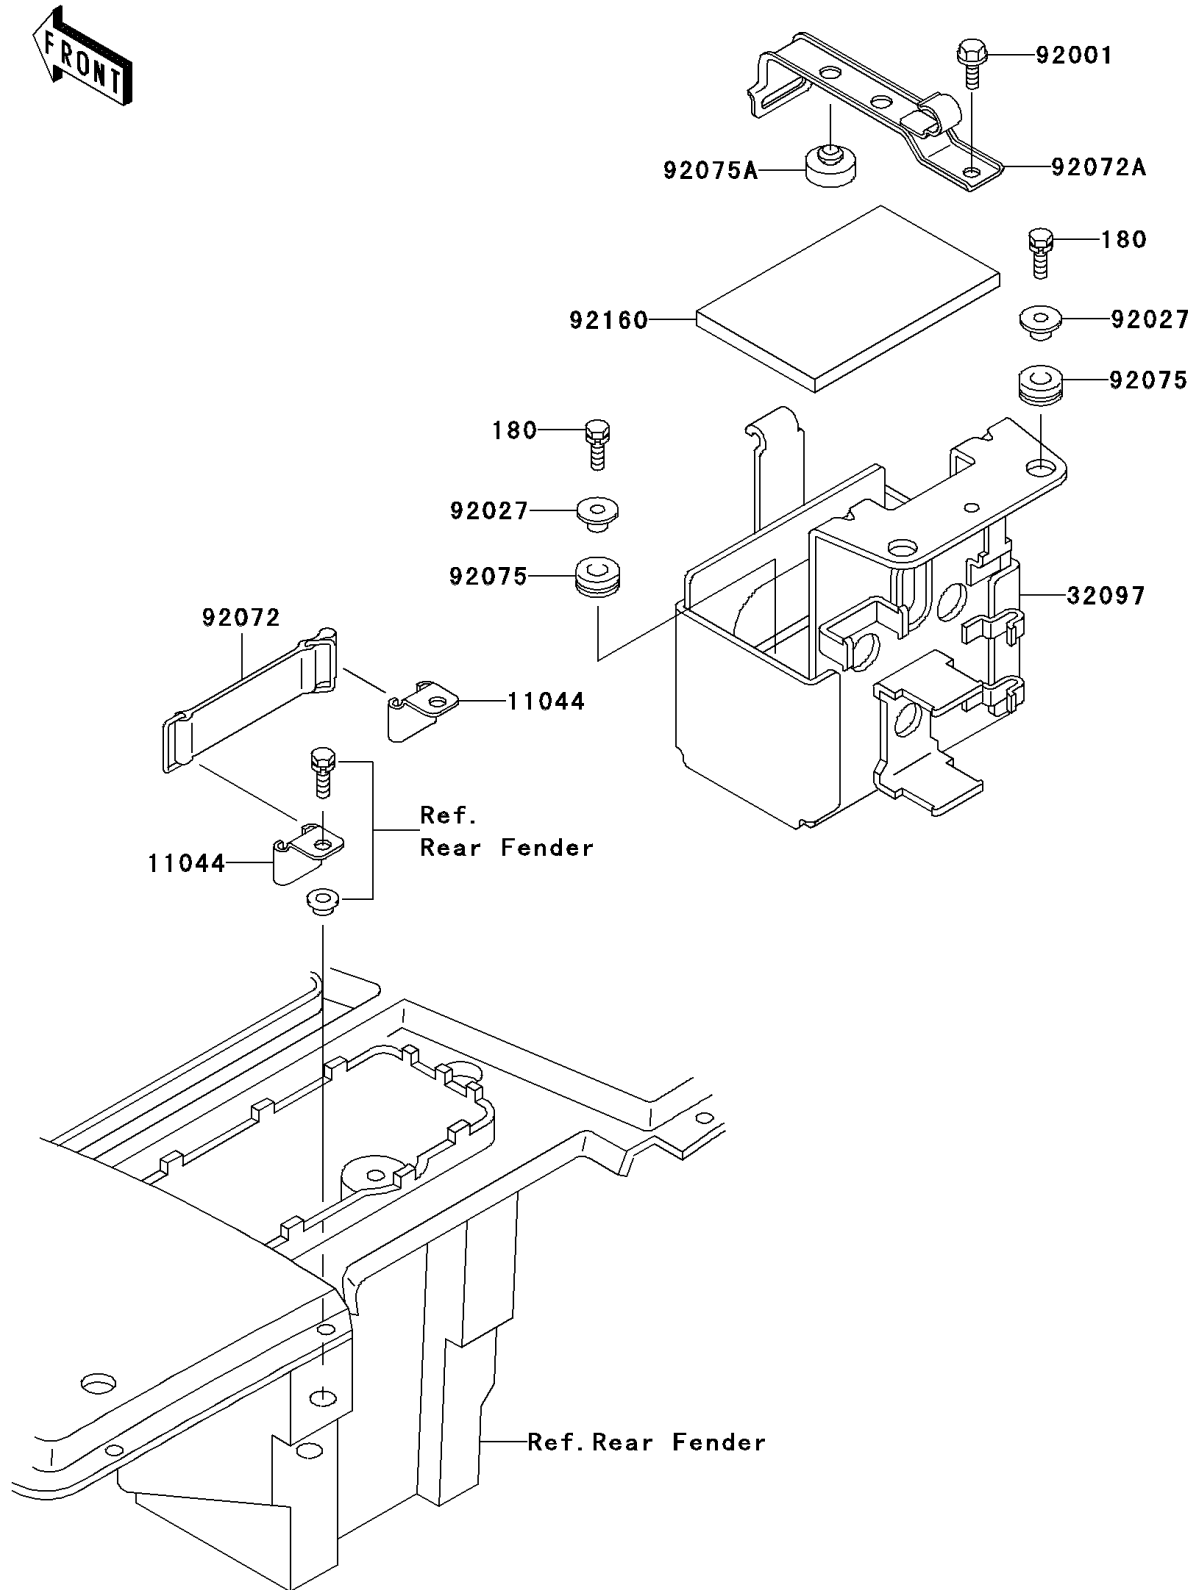

2003 Bayou 300

PARTS DIAGRAM

Frame Fittings

F2131

2003 Bayou 300

PARTS LIST

Frame Fittings

ITEM NAME

PART NUMBER

QUANTITY
