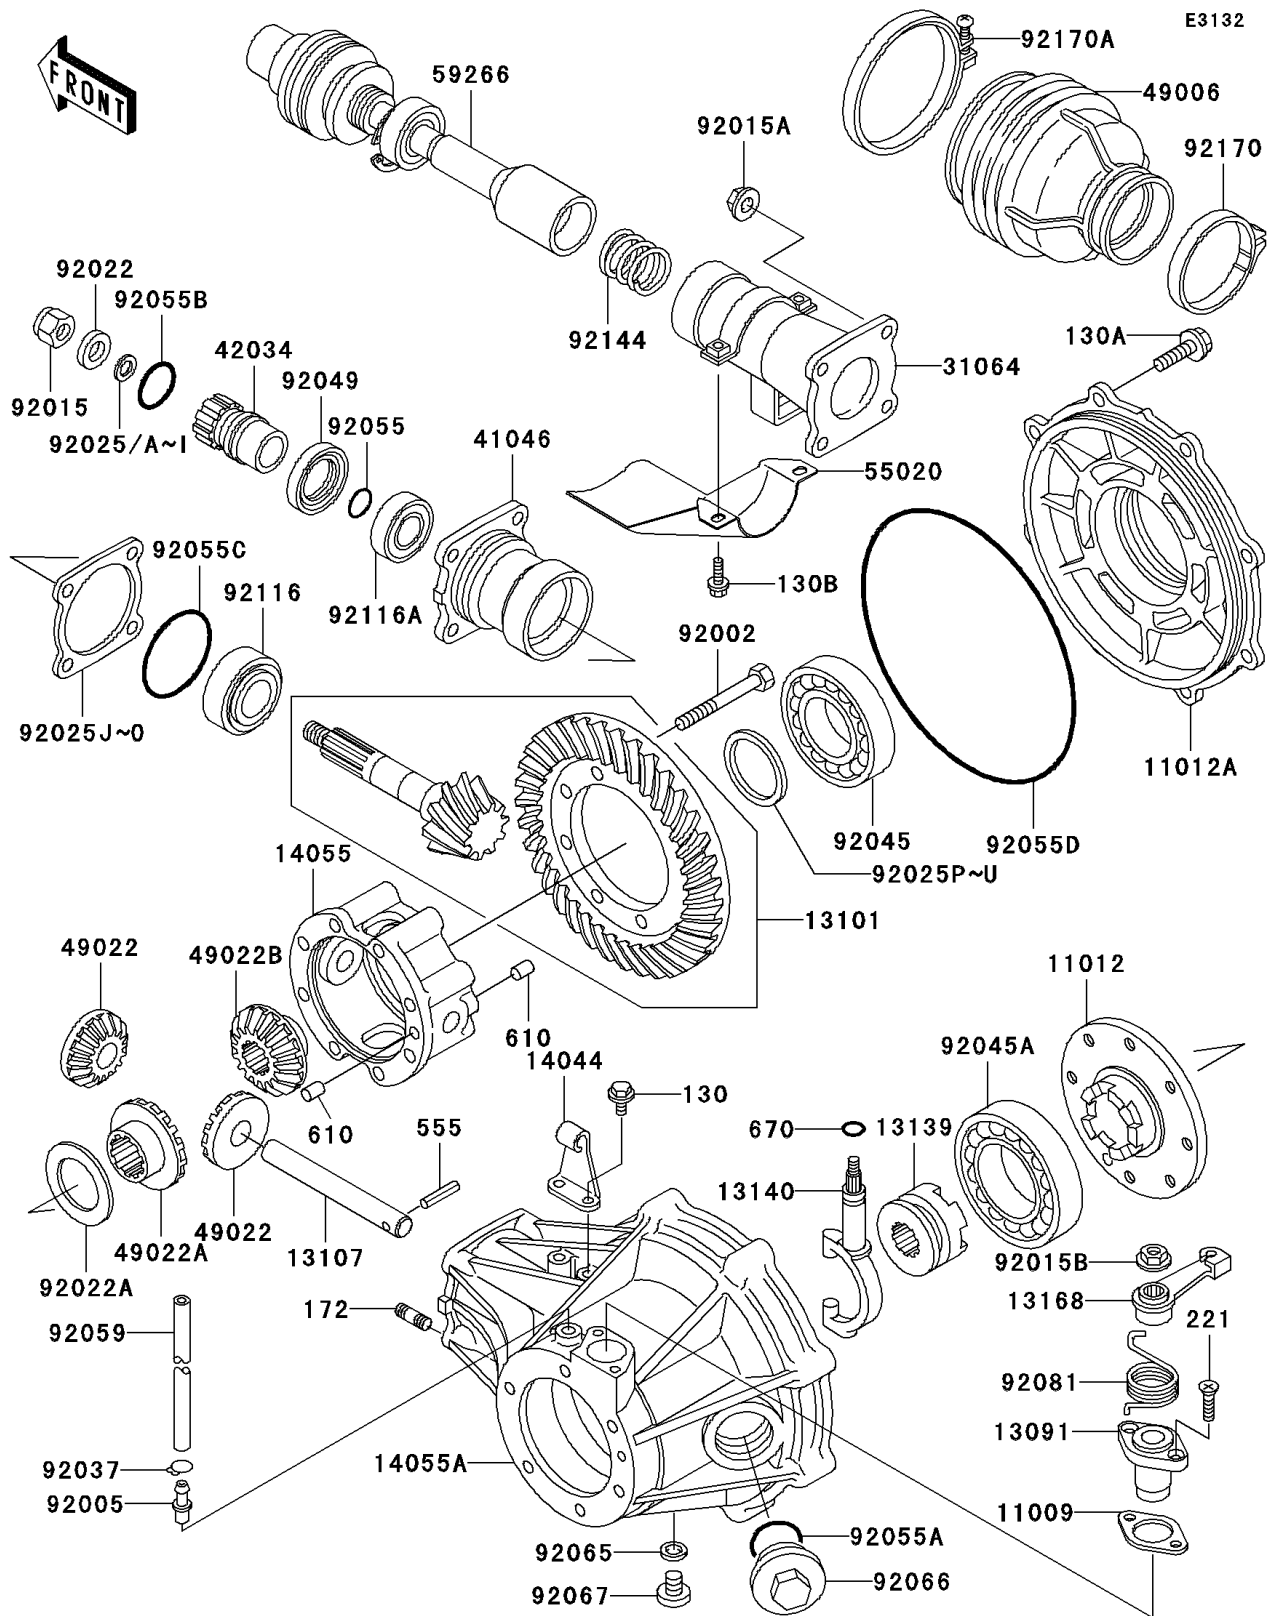

2003 Bayou 300

PARTS DIAGRAM

Drive Shaft/Final Gear

Kawasaki

Let the Good Times Roll®

2003 Bayou 300

PARTS LIST

Drive Shaft/Final Gear

ITEM NAME

PART NUMBER

QUANTITY
