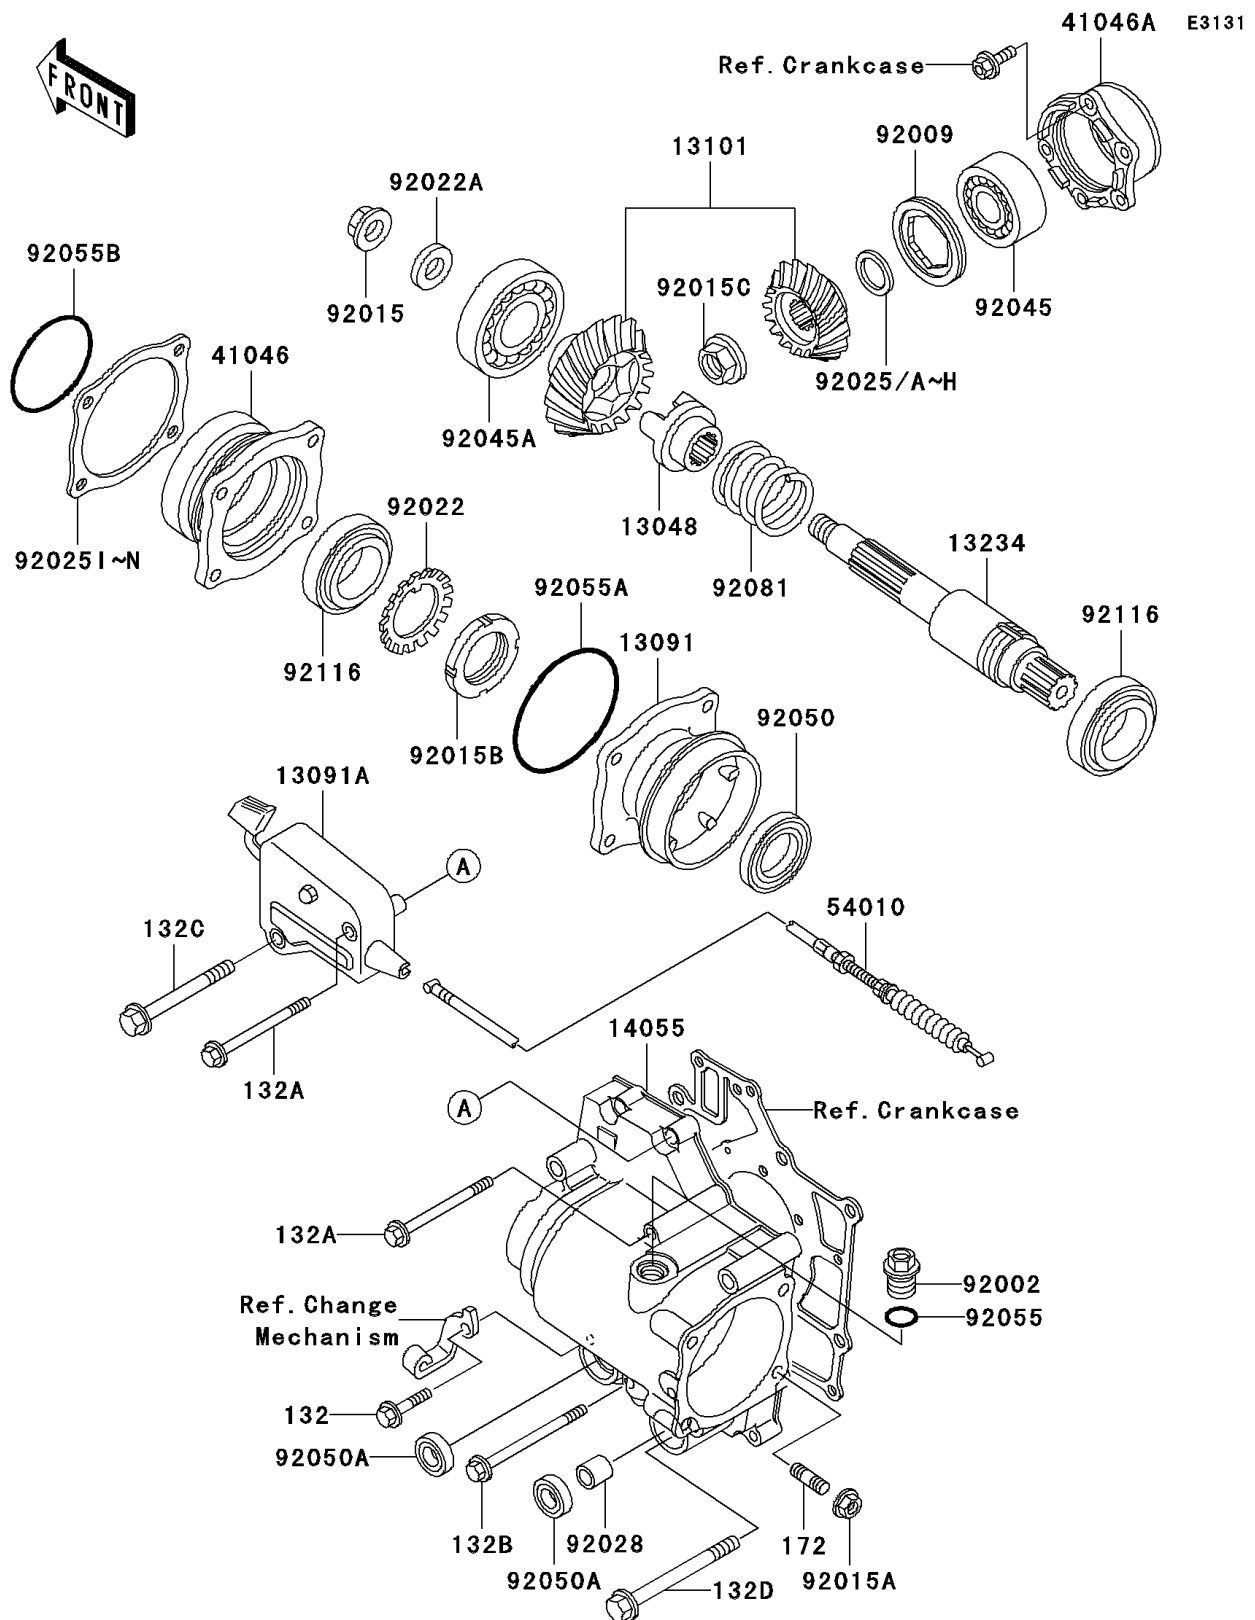

2003 Bayou 300

PARTS DIAGRAM

Front Bevel Gear

Kawasaki

Let the Good Times Roll®

2003 Bayou 300

PARTS LIST

Front Bevel Gear

ITEM NAME

PART NUMBER

QUANTITY
