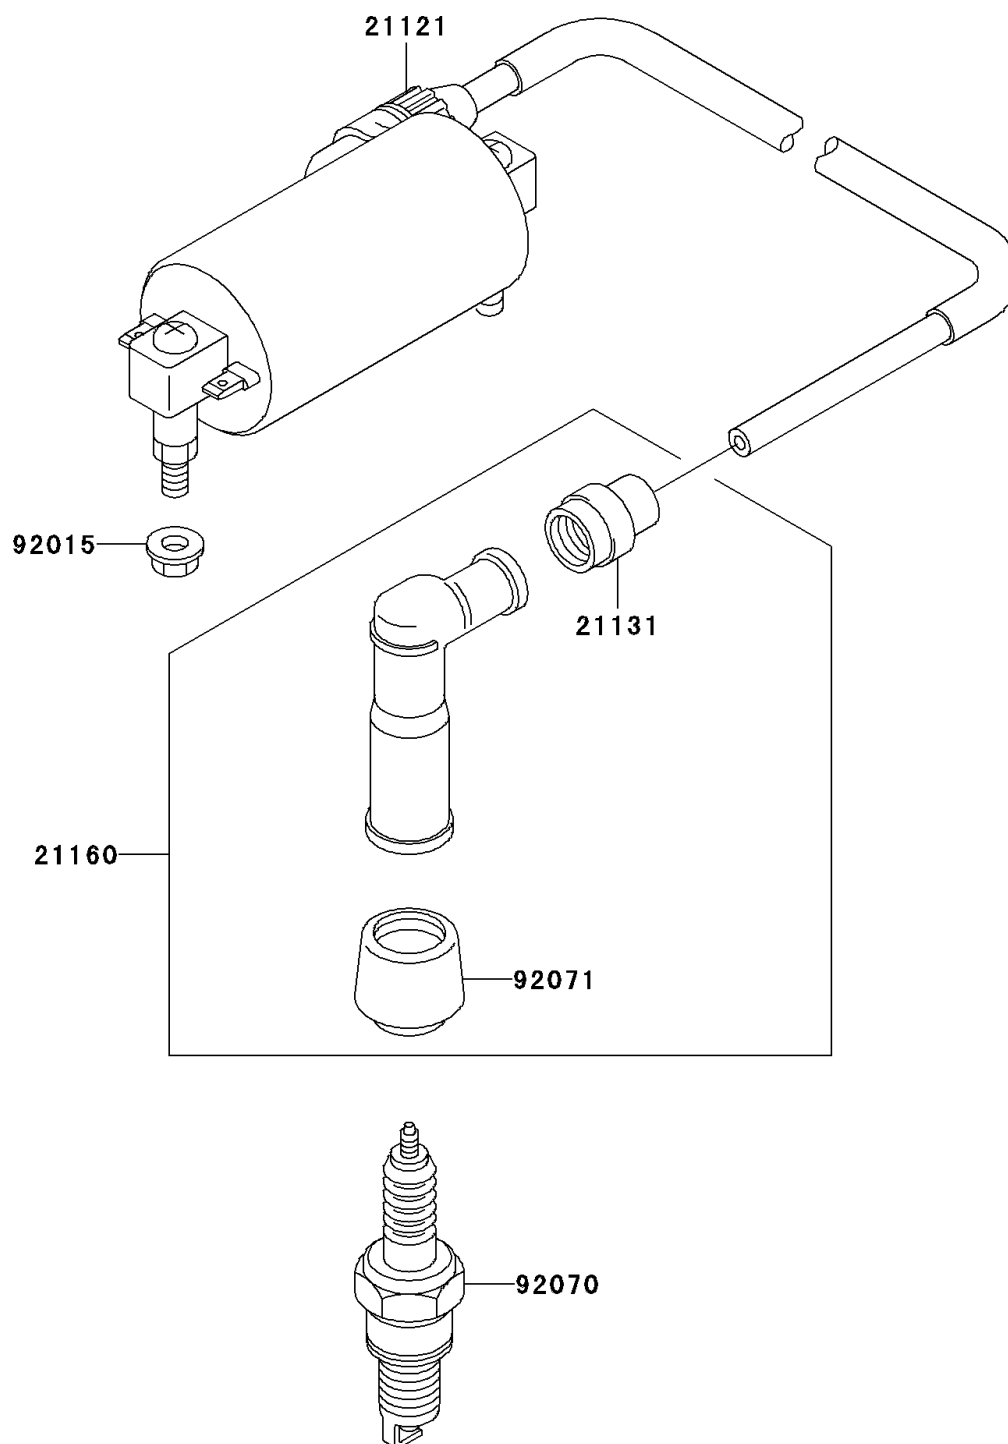

2003 Bayou 300

PARTS DIAGRAM

Ignition System

Kawasaki

Let the Good Times Roll®

E1830

2003 Bayou 300

PARTS LIST

Ignition System

ITEM NAME

PART NUMBER

QUANTITY
