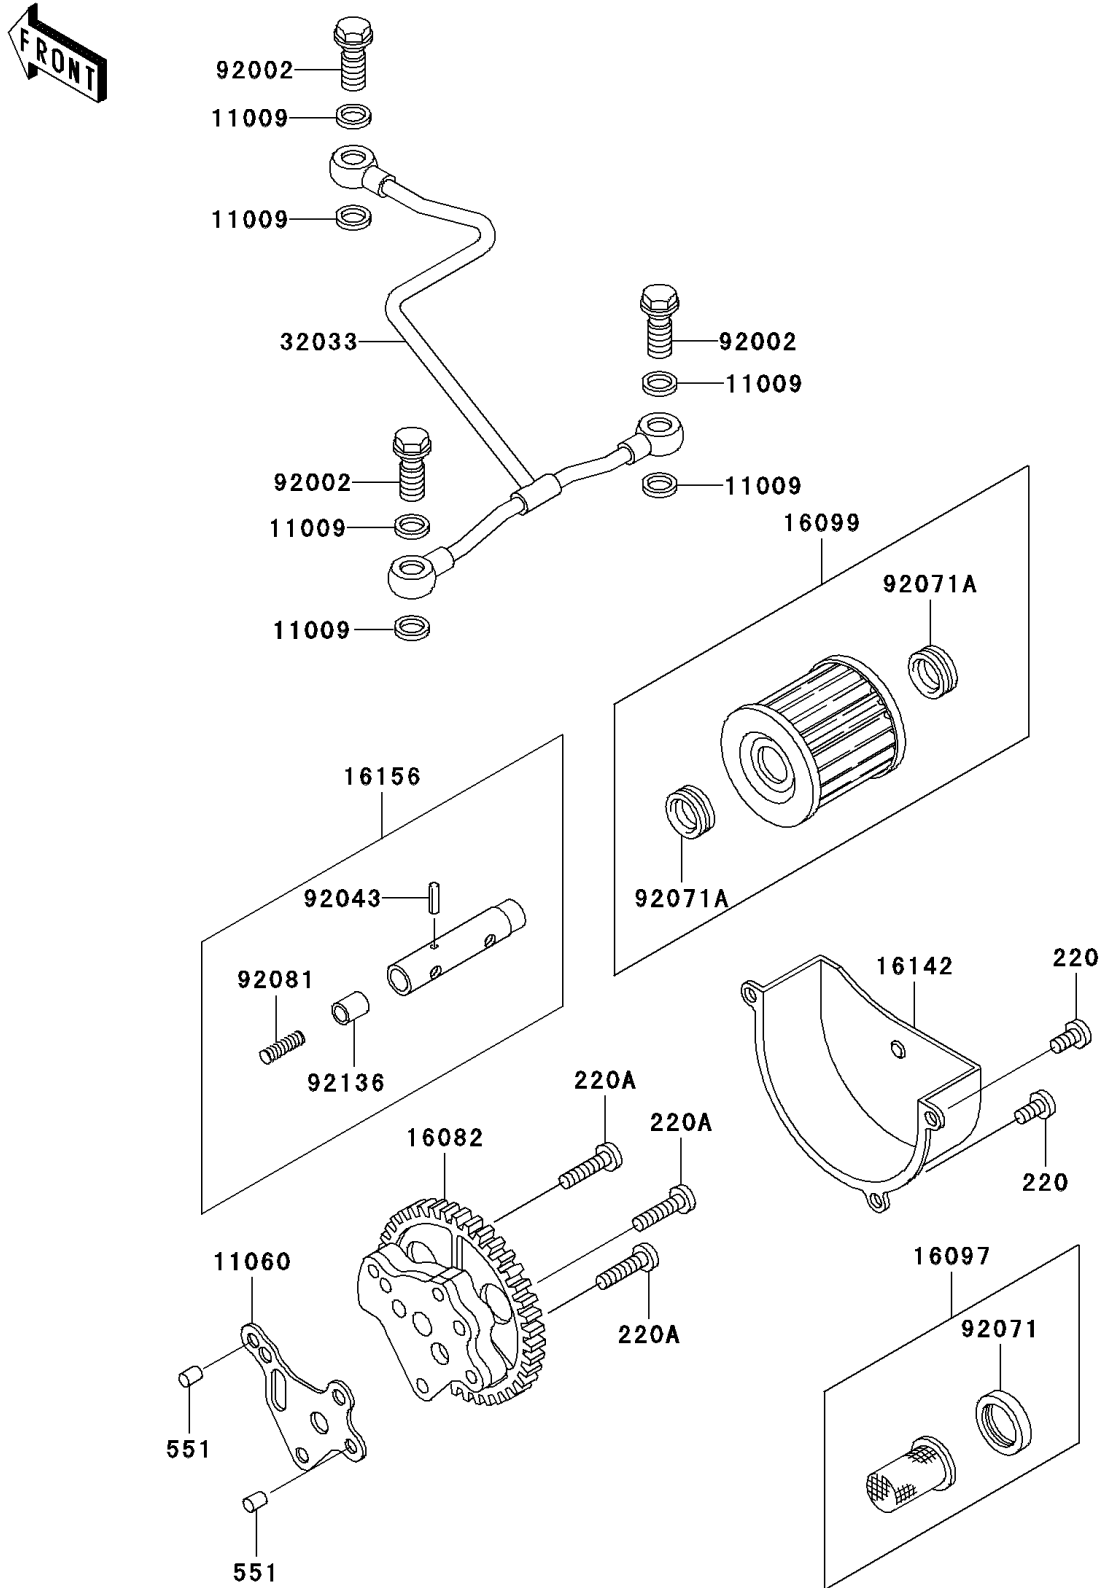

2003 Bayou 300

PARTS DIAGRAM

Oil Pump/Oil Filter

E1710

2003 Bayou 300

PARTS LIST

Oil Pump/Oil Filter

ITEM NAME

PART NUMBER

QUANTITY
