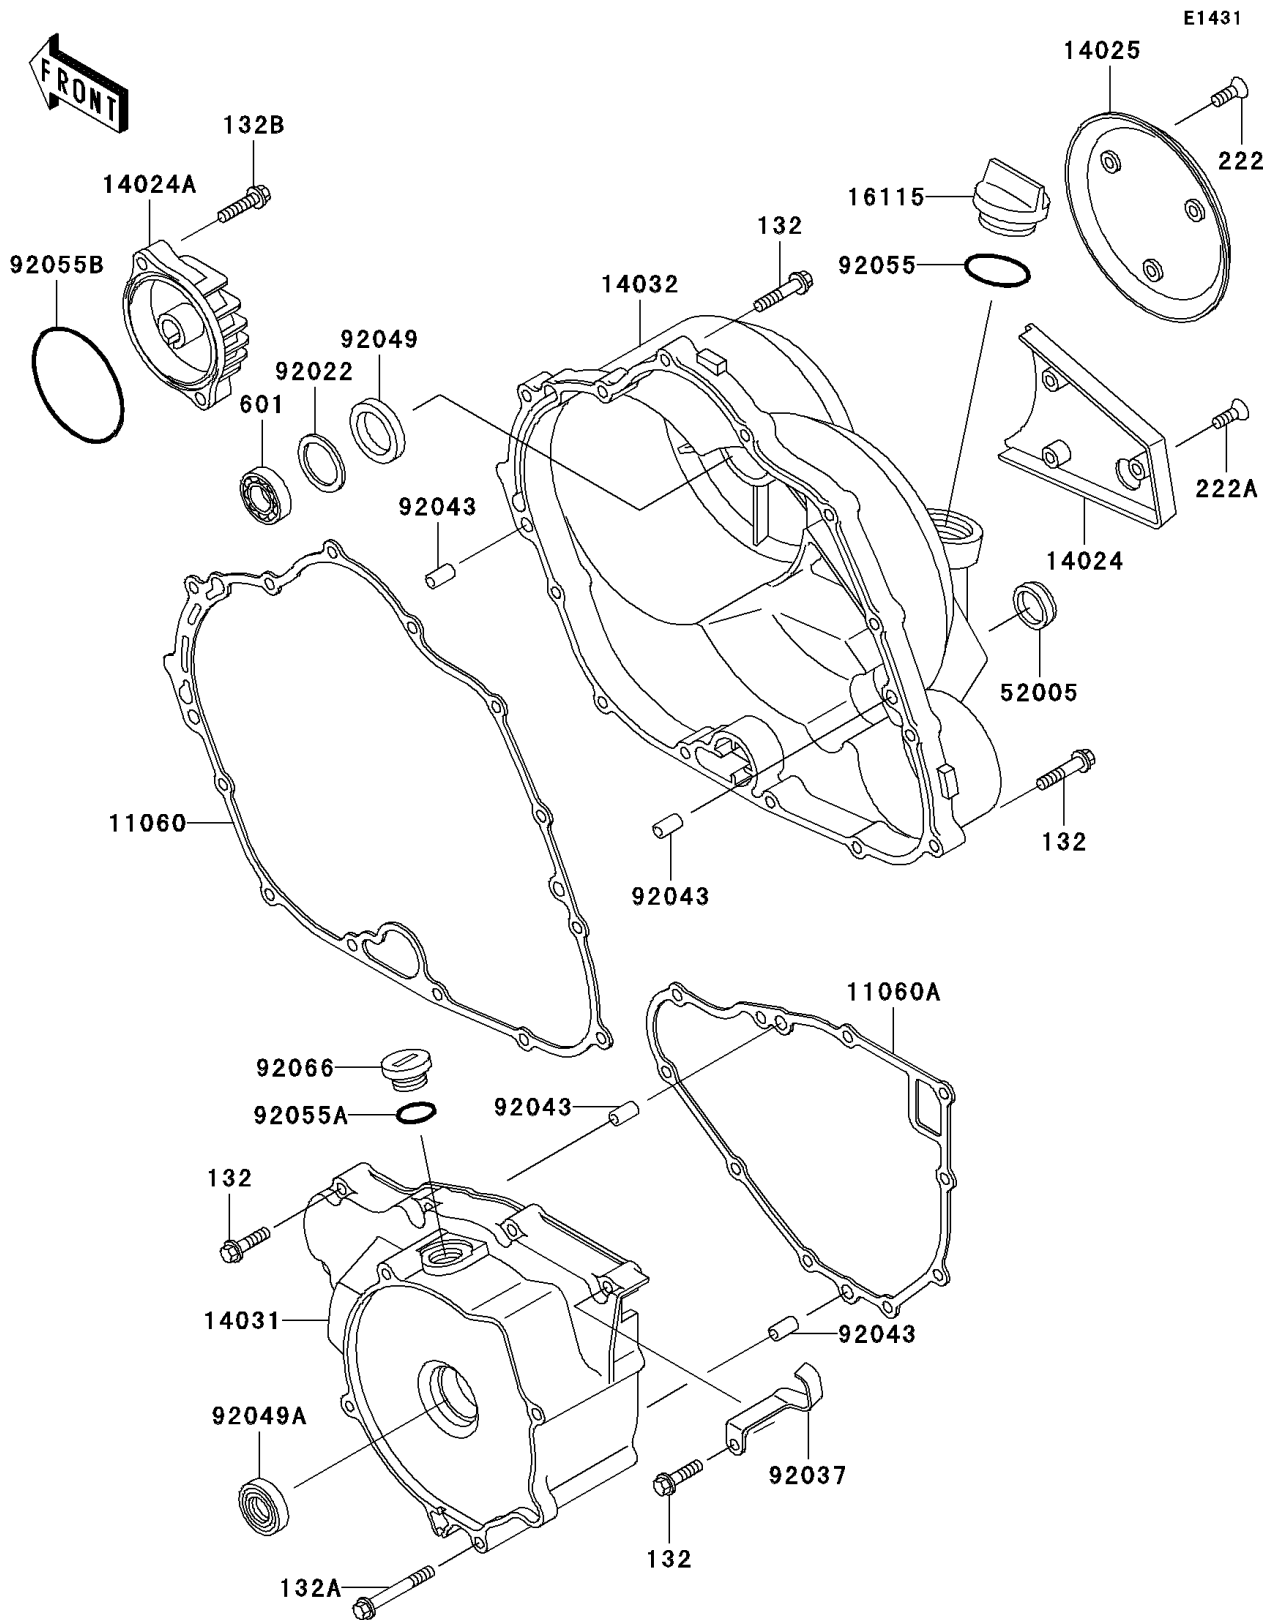

2003 Bayou 300

PARTS DIAGRAM

Engine Cover(s)

Kawasaki

Let the Good Times Roll®

2003 Bayou 300

PARTS LIST

Engine Cover(s)

ITEM NAME

PART NUMBER

QUANTITY
