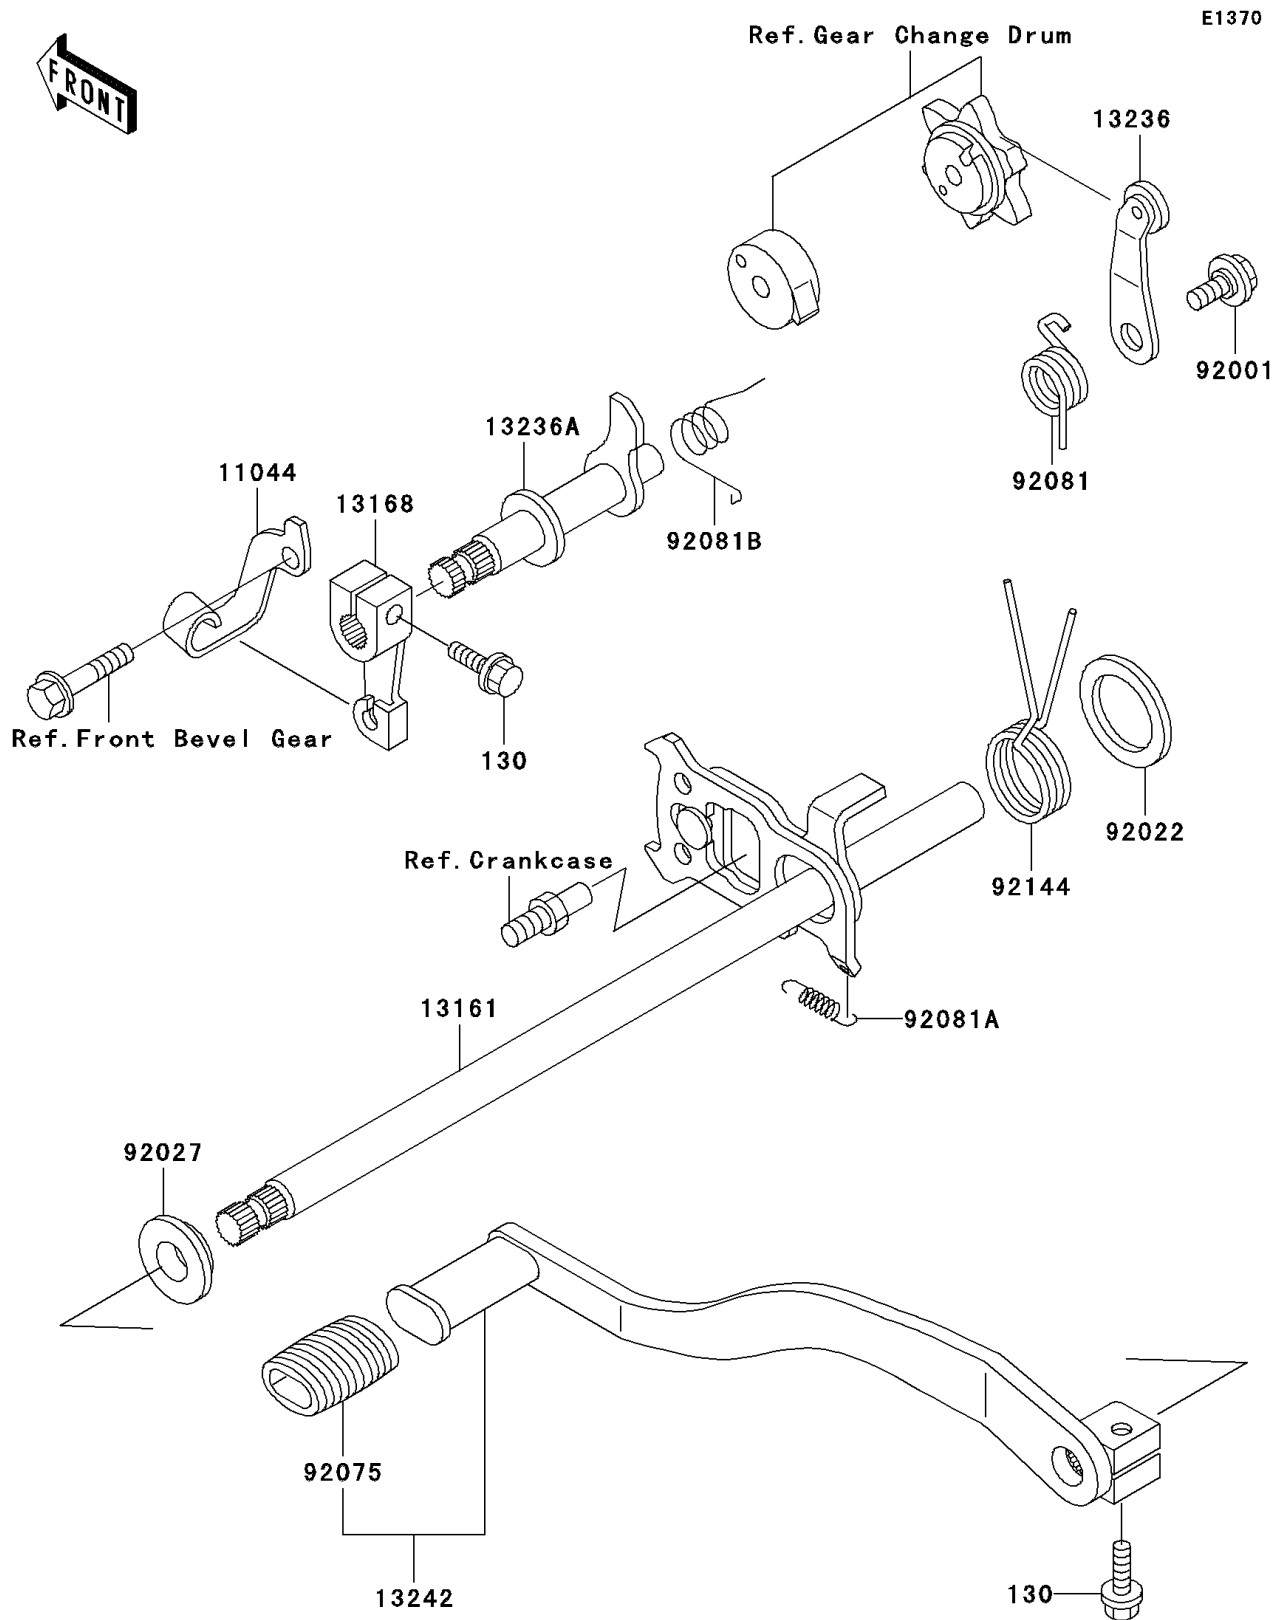

2004 Bayou 300

PARTS DIAGRAM

Gear Change Mechanism

2004 Bayou 300

PARTS LIST

Gear Change Mechanism

ITEM NAME

PART NUMBER

QUANTITY
