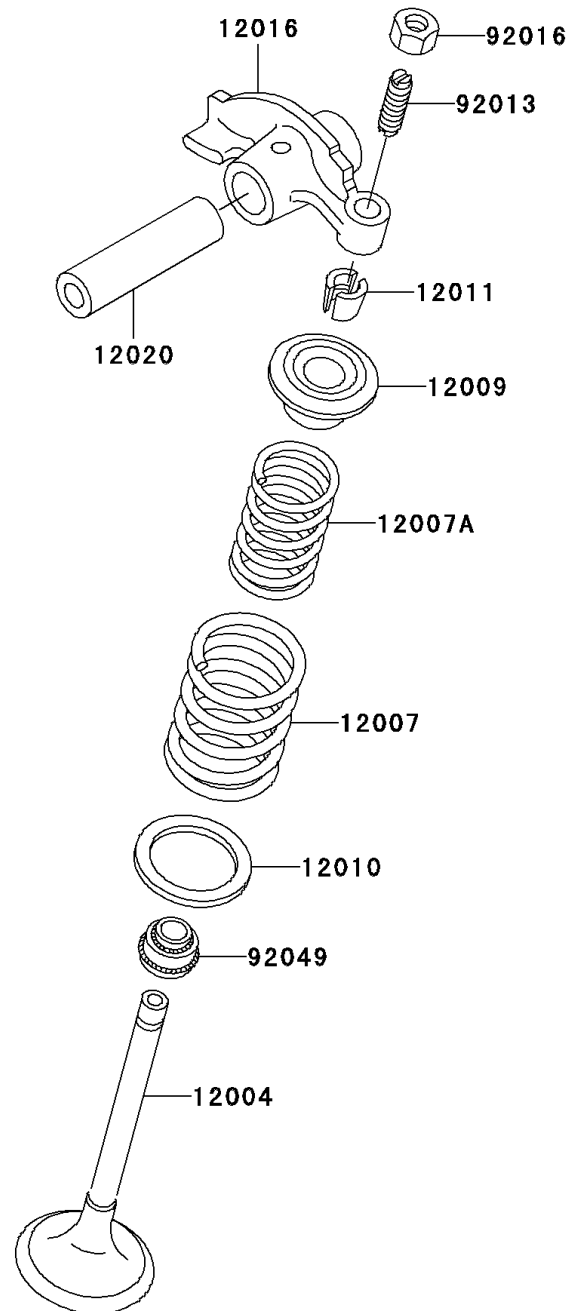

2003 Bayou 300

PARTS DIAGRAM

Valve(s)

E1210

2003 Bayou 300

PARTS LIST

Valve(s)

ITEM NAME

PART NUMBER

QUANTITY
