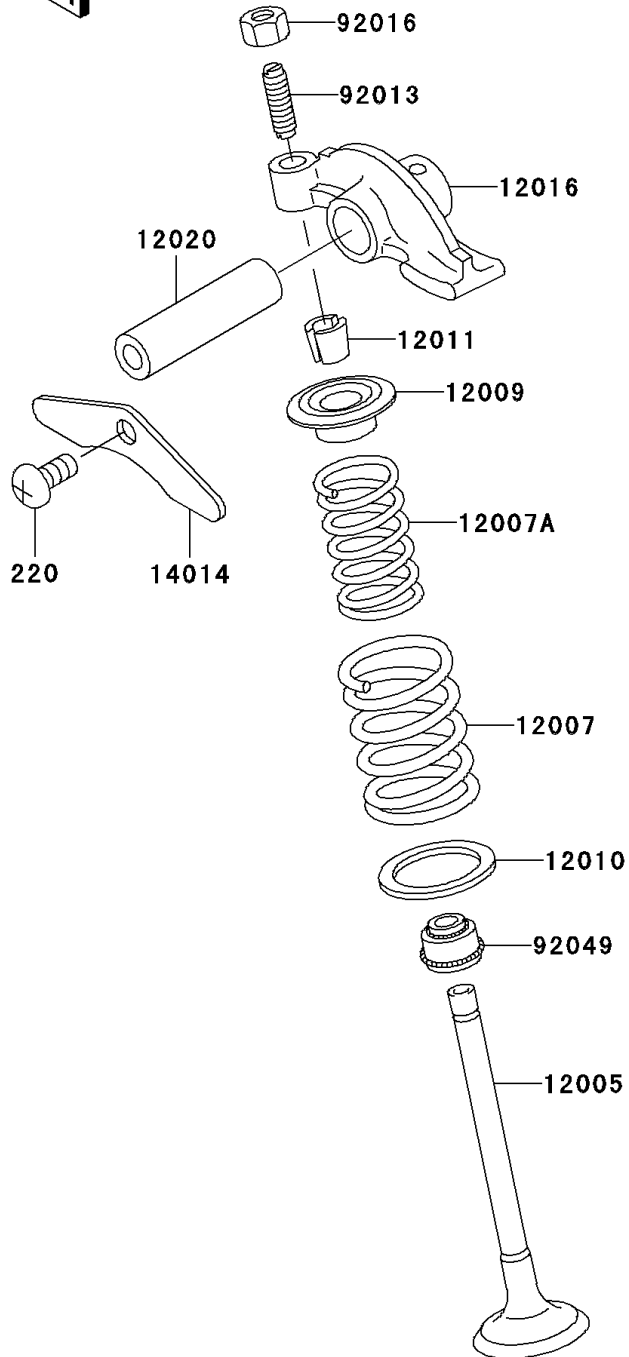

2003 Bayou 300

PARTS DIAGRAM

Valve(s)

E1210

2003 Bayou 300

PARTS LIST

Valve(s)

ITEM NAME

PART NUMBER

QUANTITY
