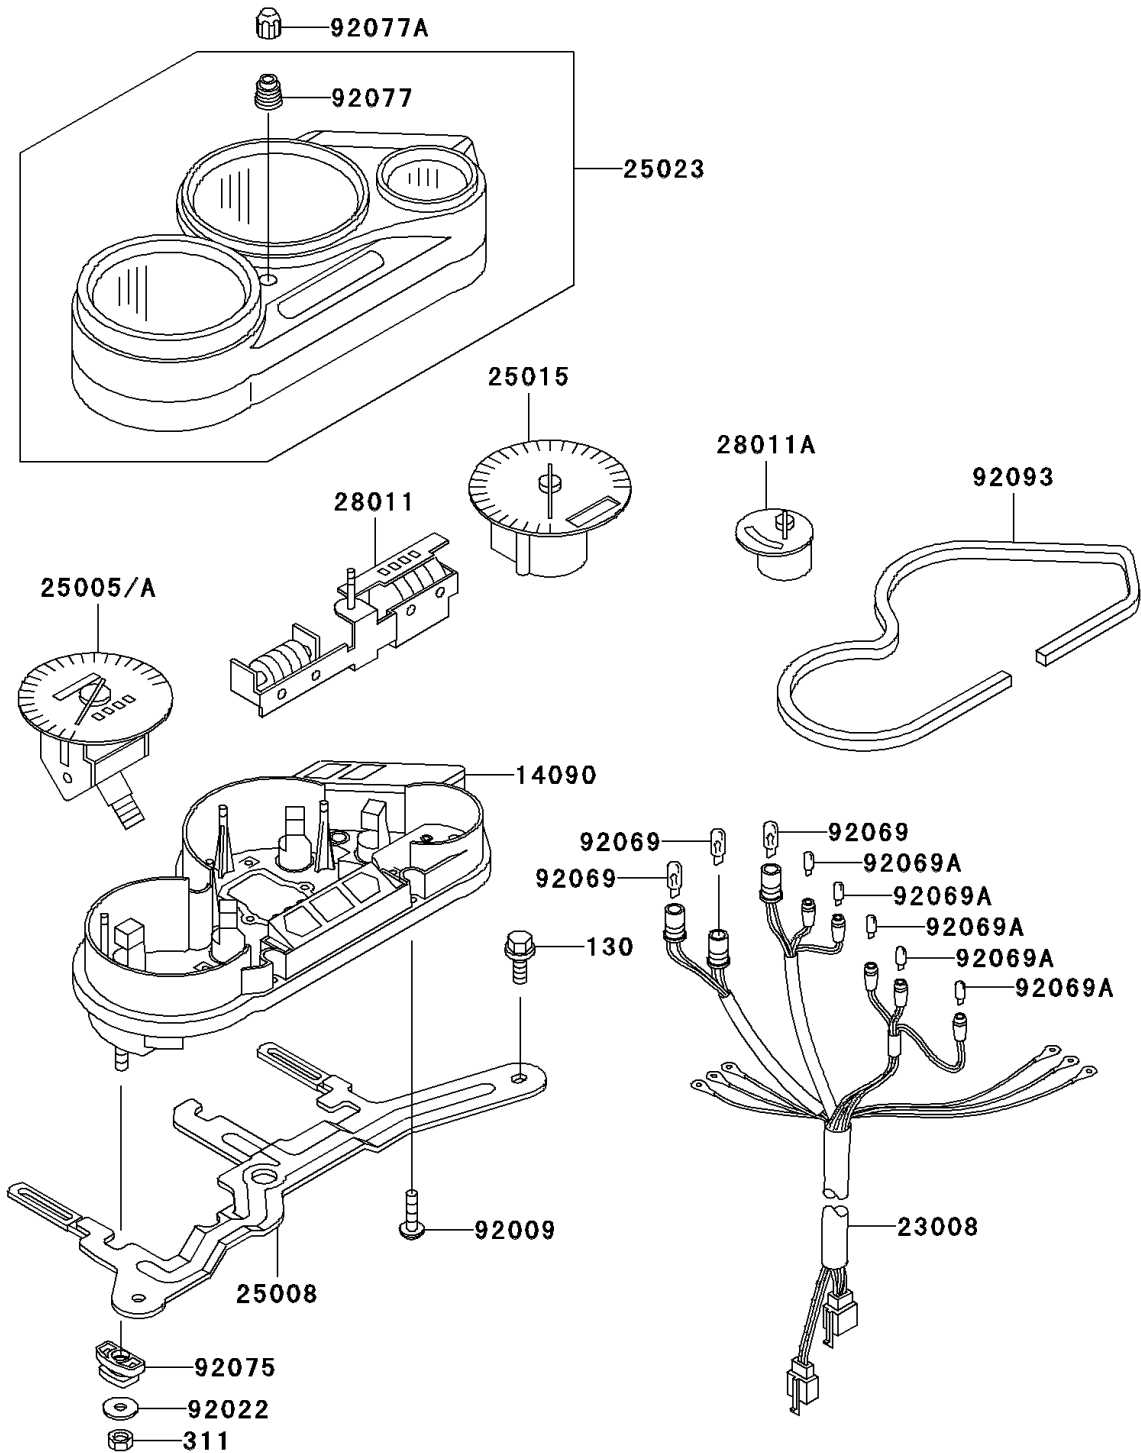

2008 Ninja[®] 500R

PARTS DIAGRAM

Meter(s)

F2530

2008 Ninja[®] 500R

PARTS LIST

Meter(s)

ITEM NAME

PART NUMBER

QUANTITY
