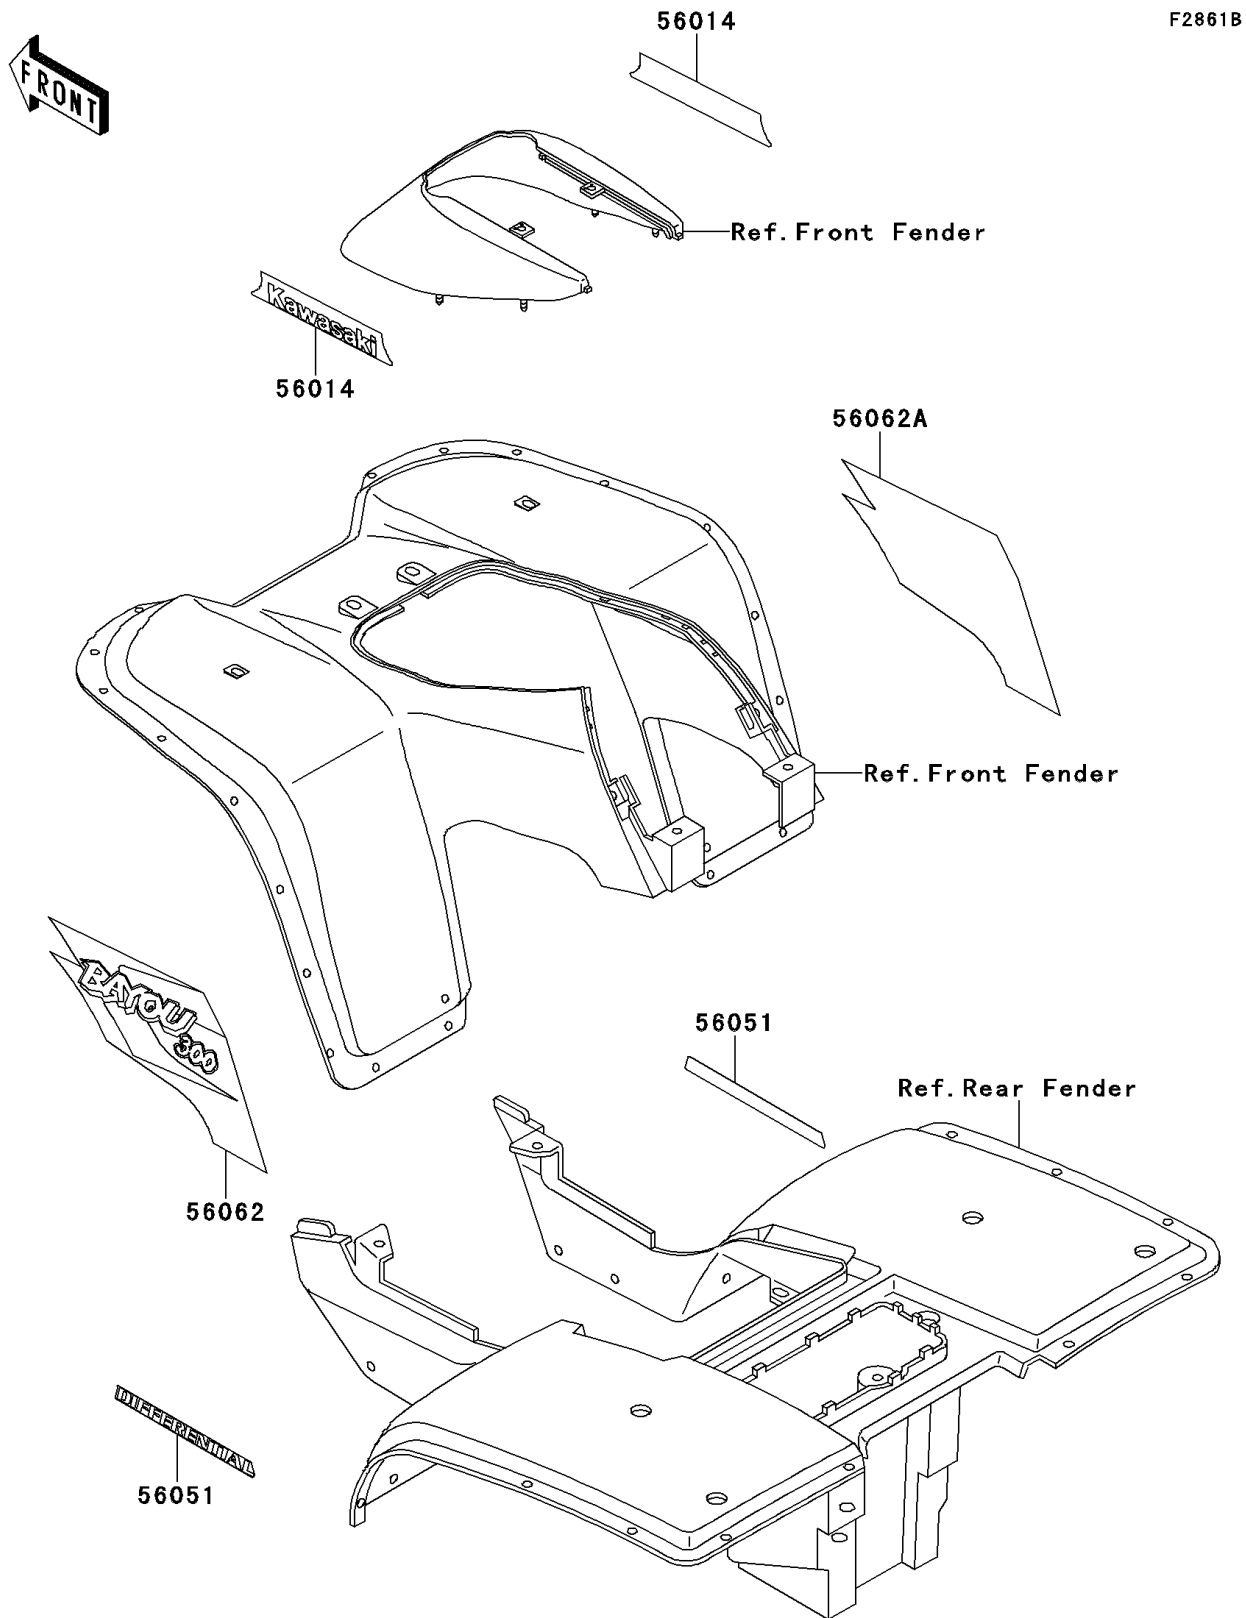

# 1998 Bayou 300

## PARTS DIAGRAM

Decals(Red)(KLF300-B11)

## PARTS LIST

Decals(Red)(KLF300-B11)

**ITEM NAME**

**PART NUMBER**

**QUANTITY**

---