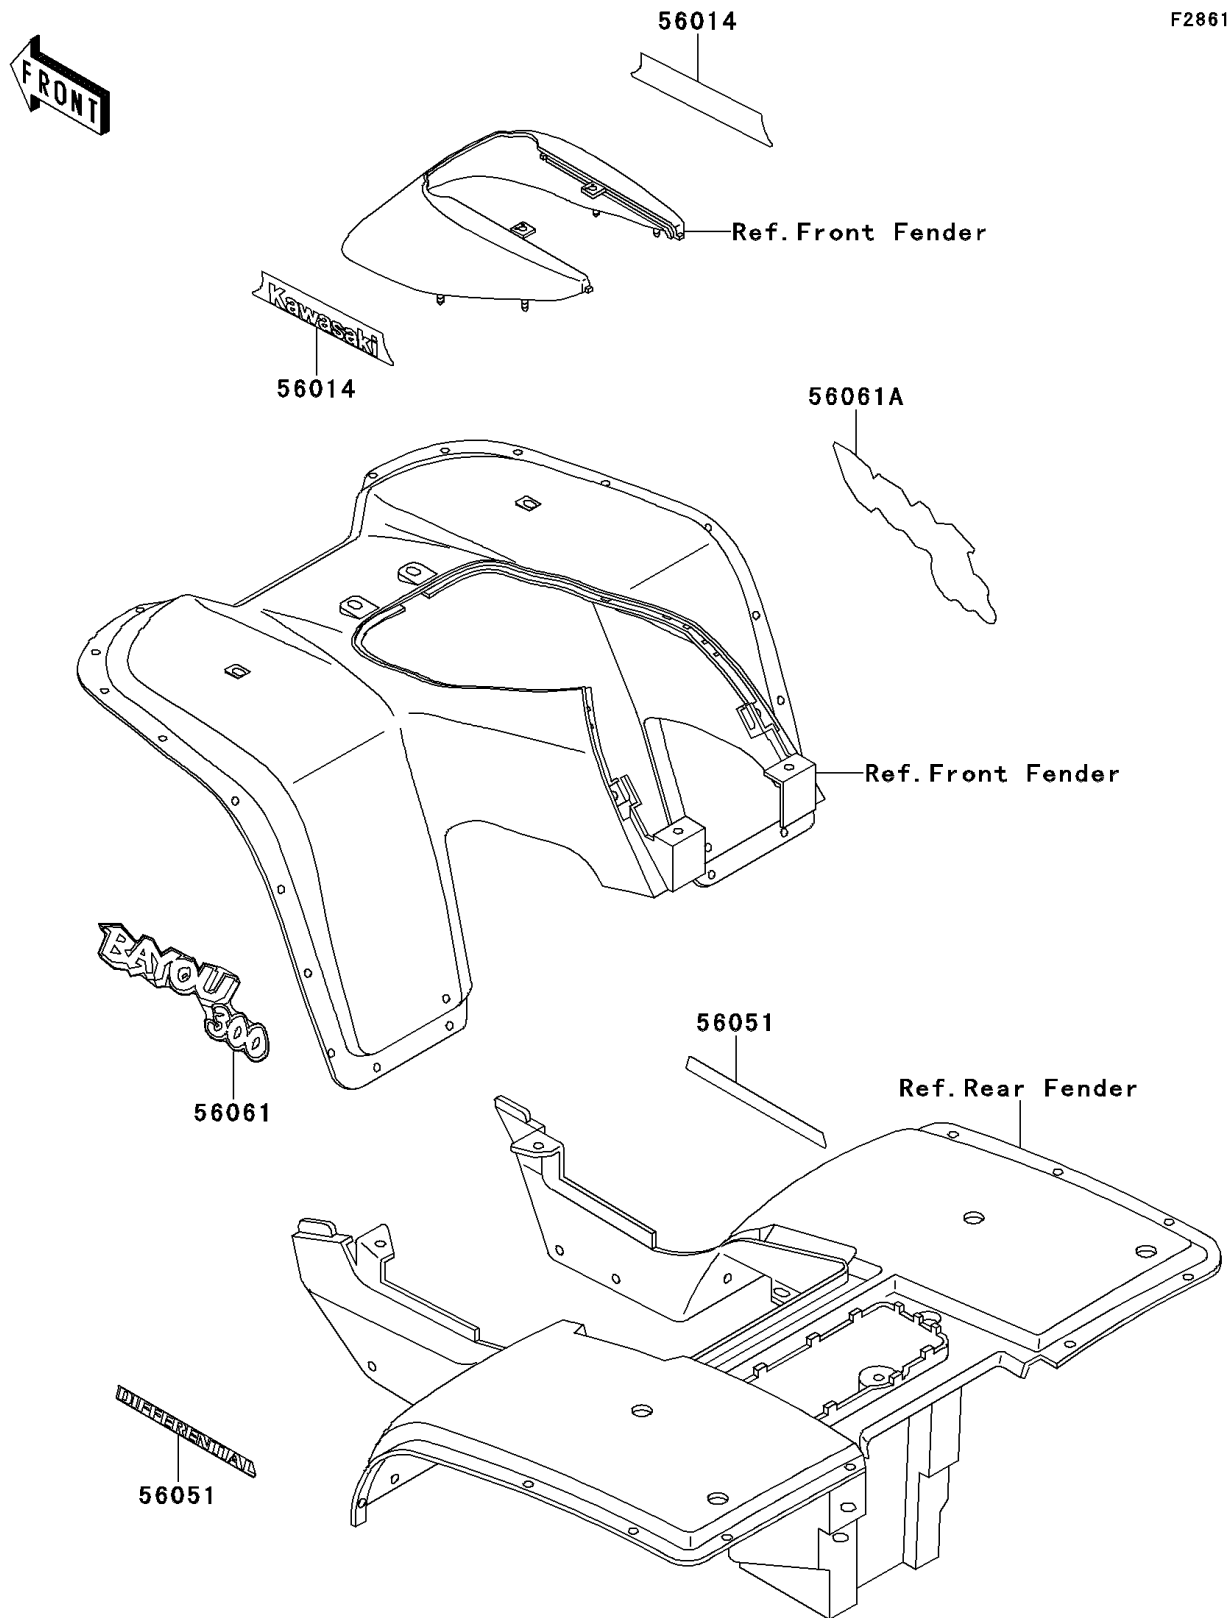

1997 Bayou 300

PARTS DIAGRAM

Decals(Green)(KLF300-B10)

1997 Bayou 300

PARTS LIST

Decals(Green)(KLF300-B10)

ITEM NAME

PART NUMBER

QUANTITY
