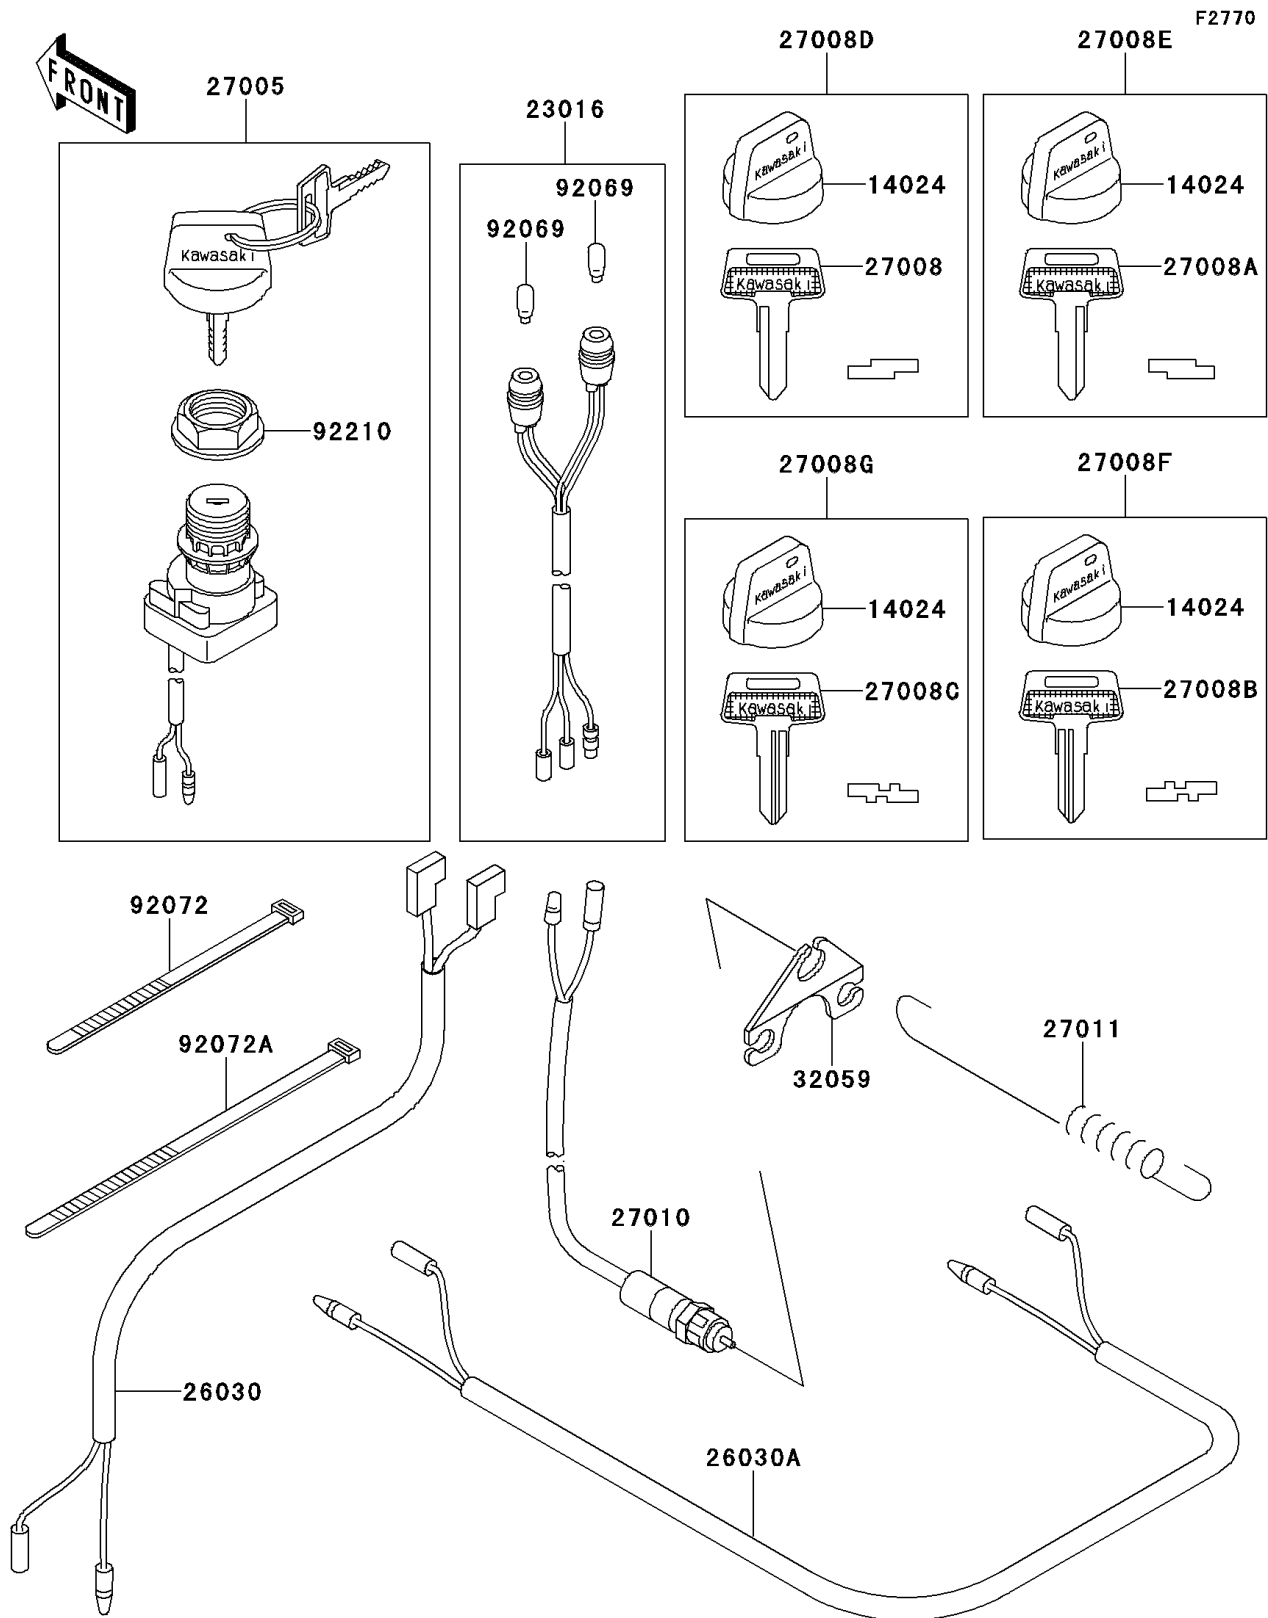

1997 Bayou 300

PARTS DIAGRAM

Ignition Switch

1997 Bayou 300

PARTS LIST

Ignition Switch

ITEM NAME

PART NUMBER

QUANTITY
