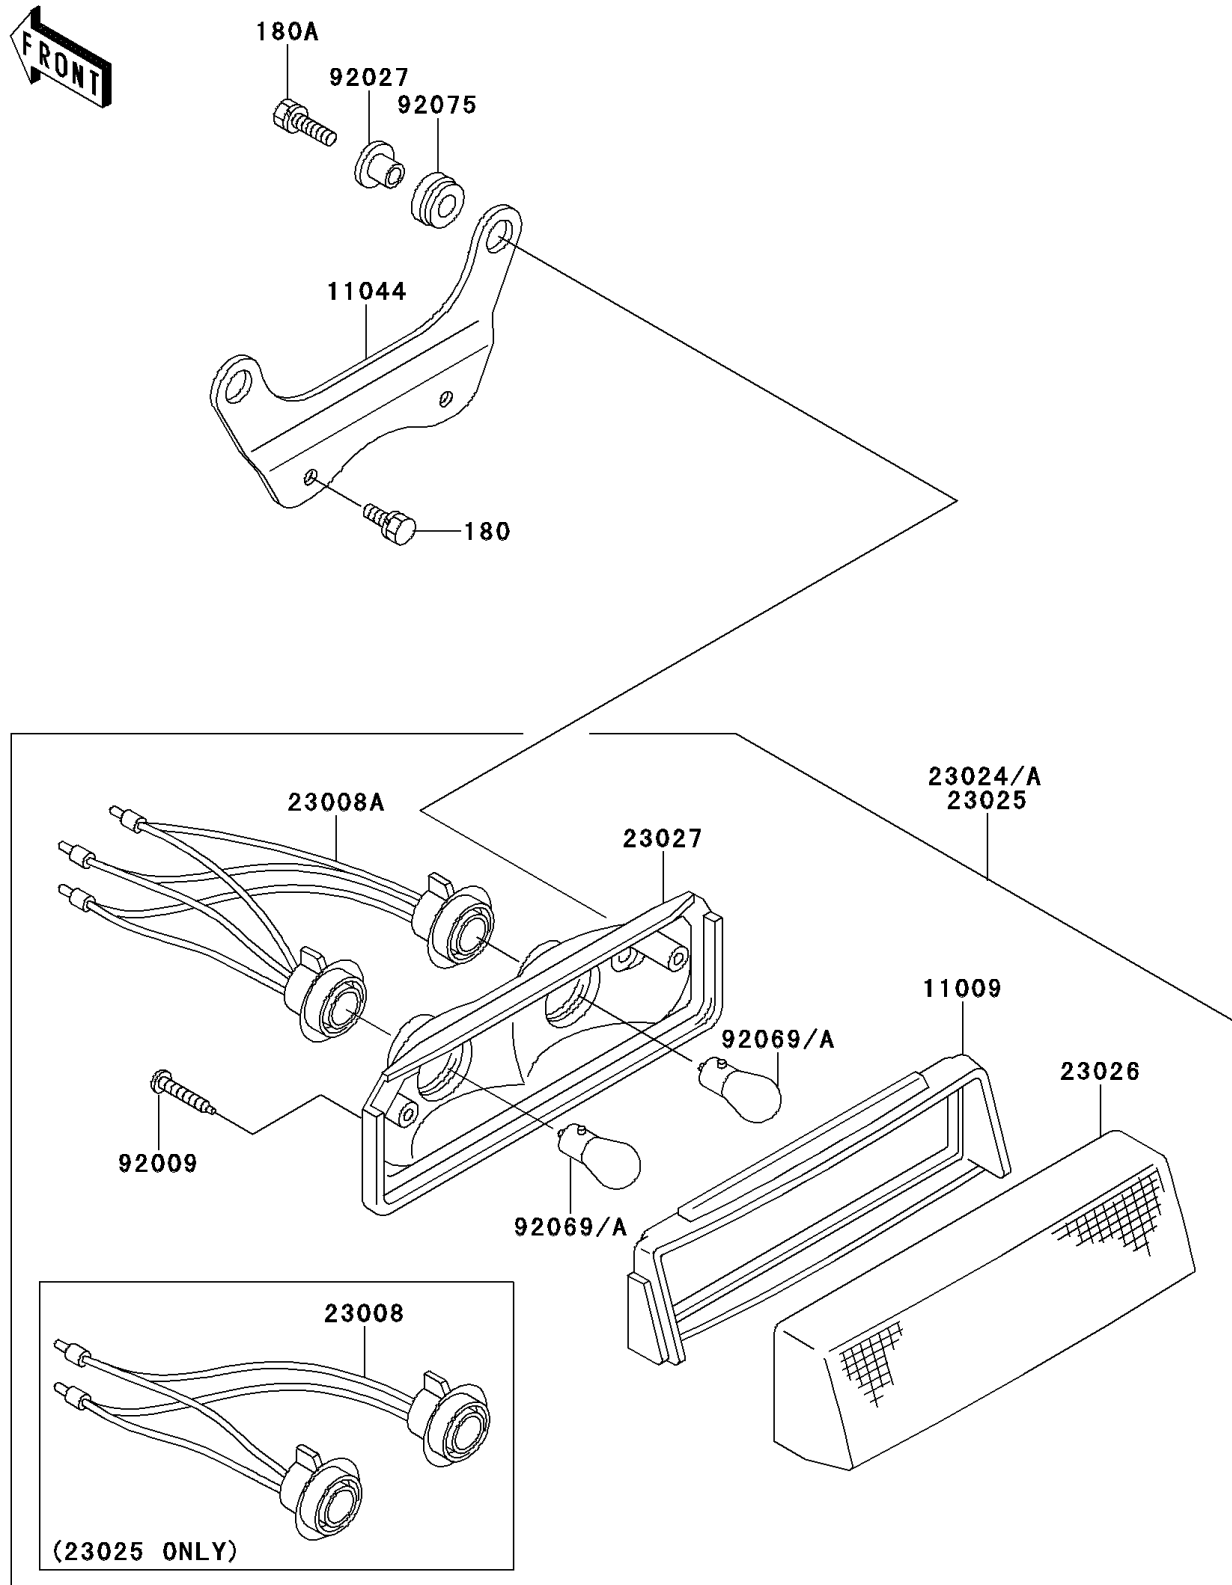

1997 Bayou 300

PARTS DIAGRAM

Taillight(s)

F2720

1997 Bayou 300

PARTS LIST

Taillight(s)

ITEM NAME

PART NUMBER

QUANTITY
