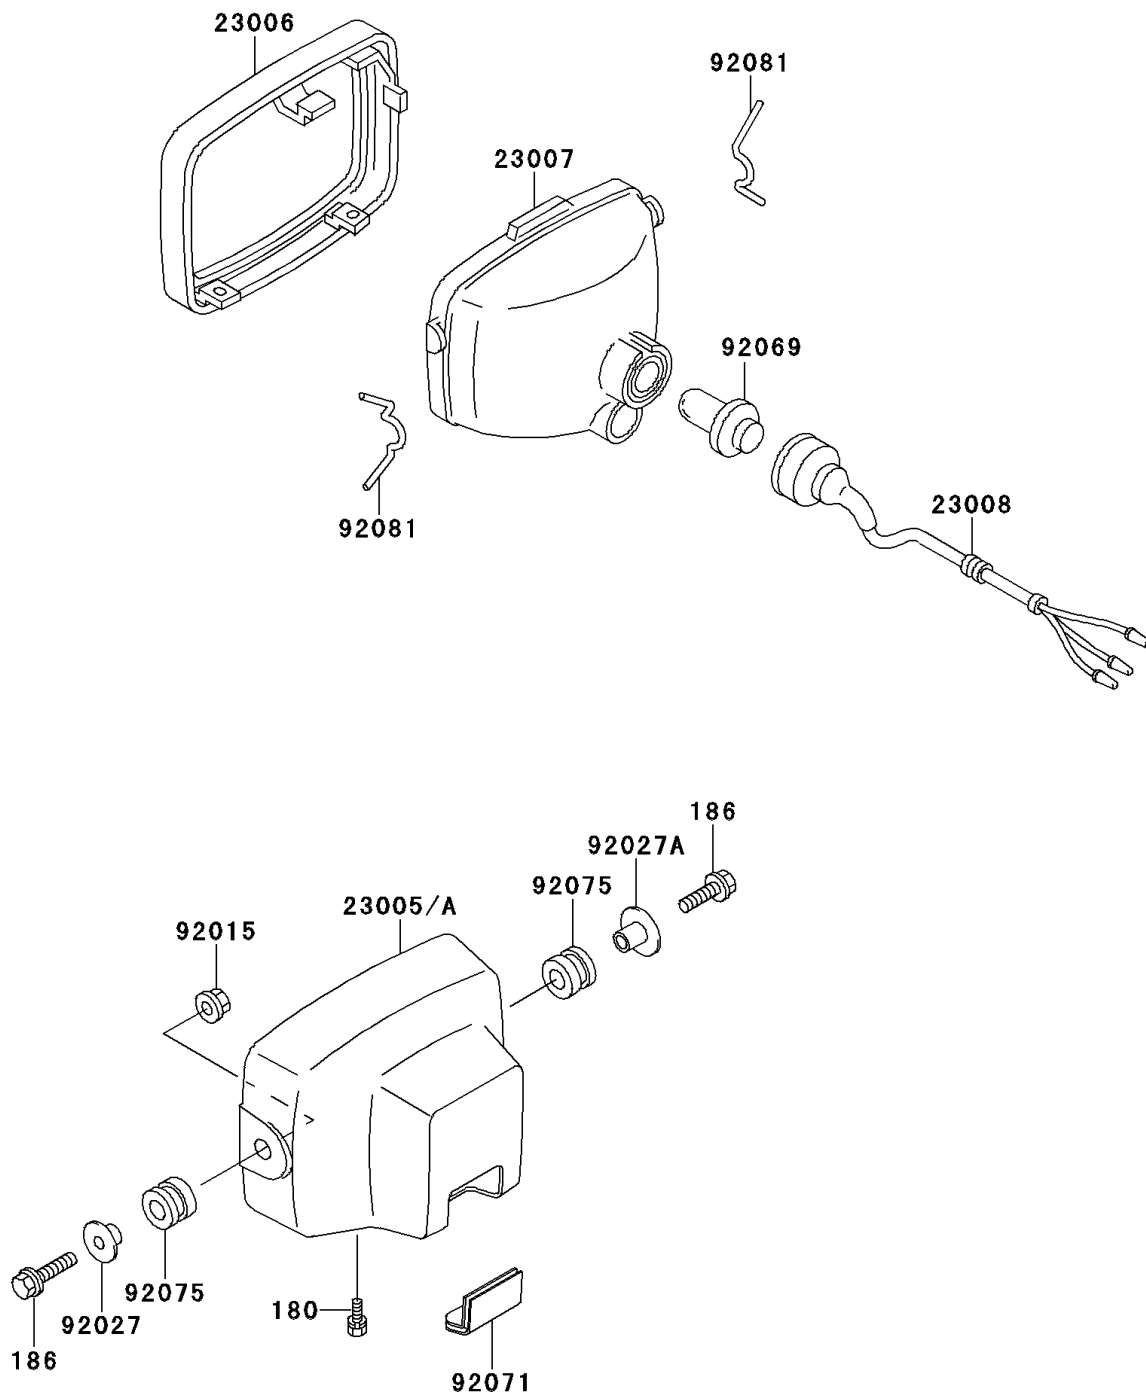

1997 Bayou 300

PARTS DIAGRAM

Headlight(s)

F2710

1997 Bayou 300

PARTS LIST

Headlight(s)

ITEM NAME

PART NUMBER

QUANTITY
