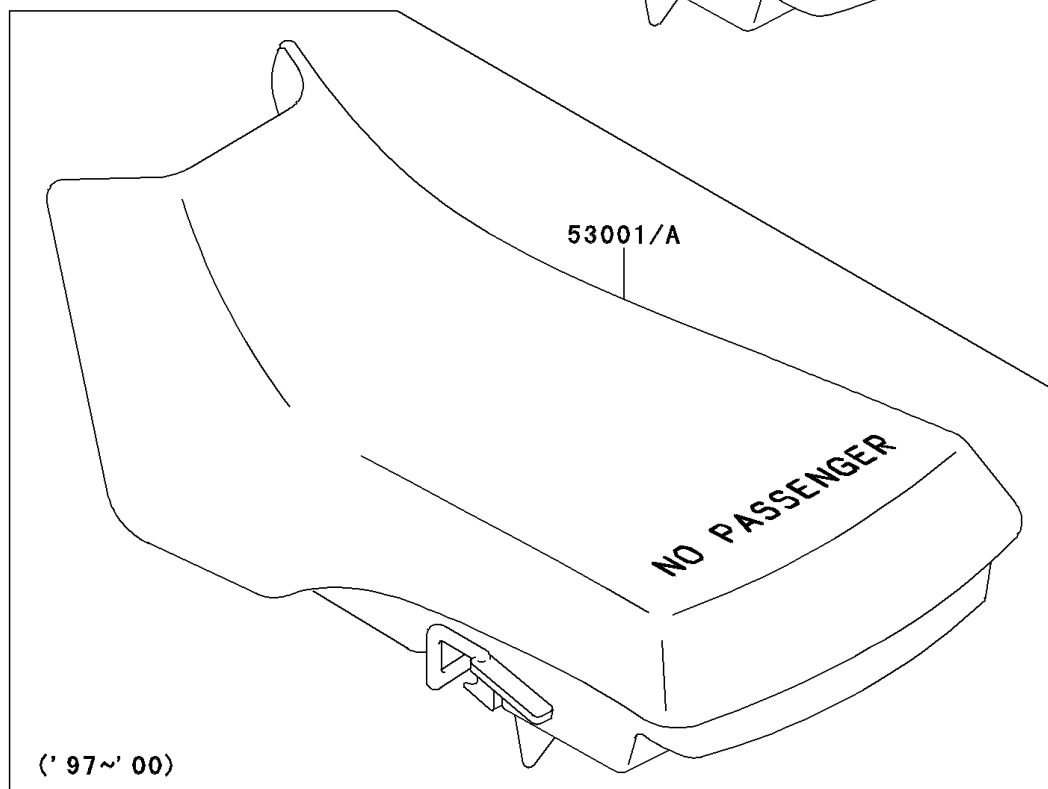

1997 Bayou 300

PARTS DIAGRAM

Seat

Kawasaki

Let the Good Times Roll®

F2510

(' 97~' 00)

1997 Bayou 300

PARTS LIST

Seat

ITEM NAME

PART NUMBER

QUANTITY
