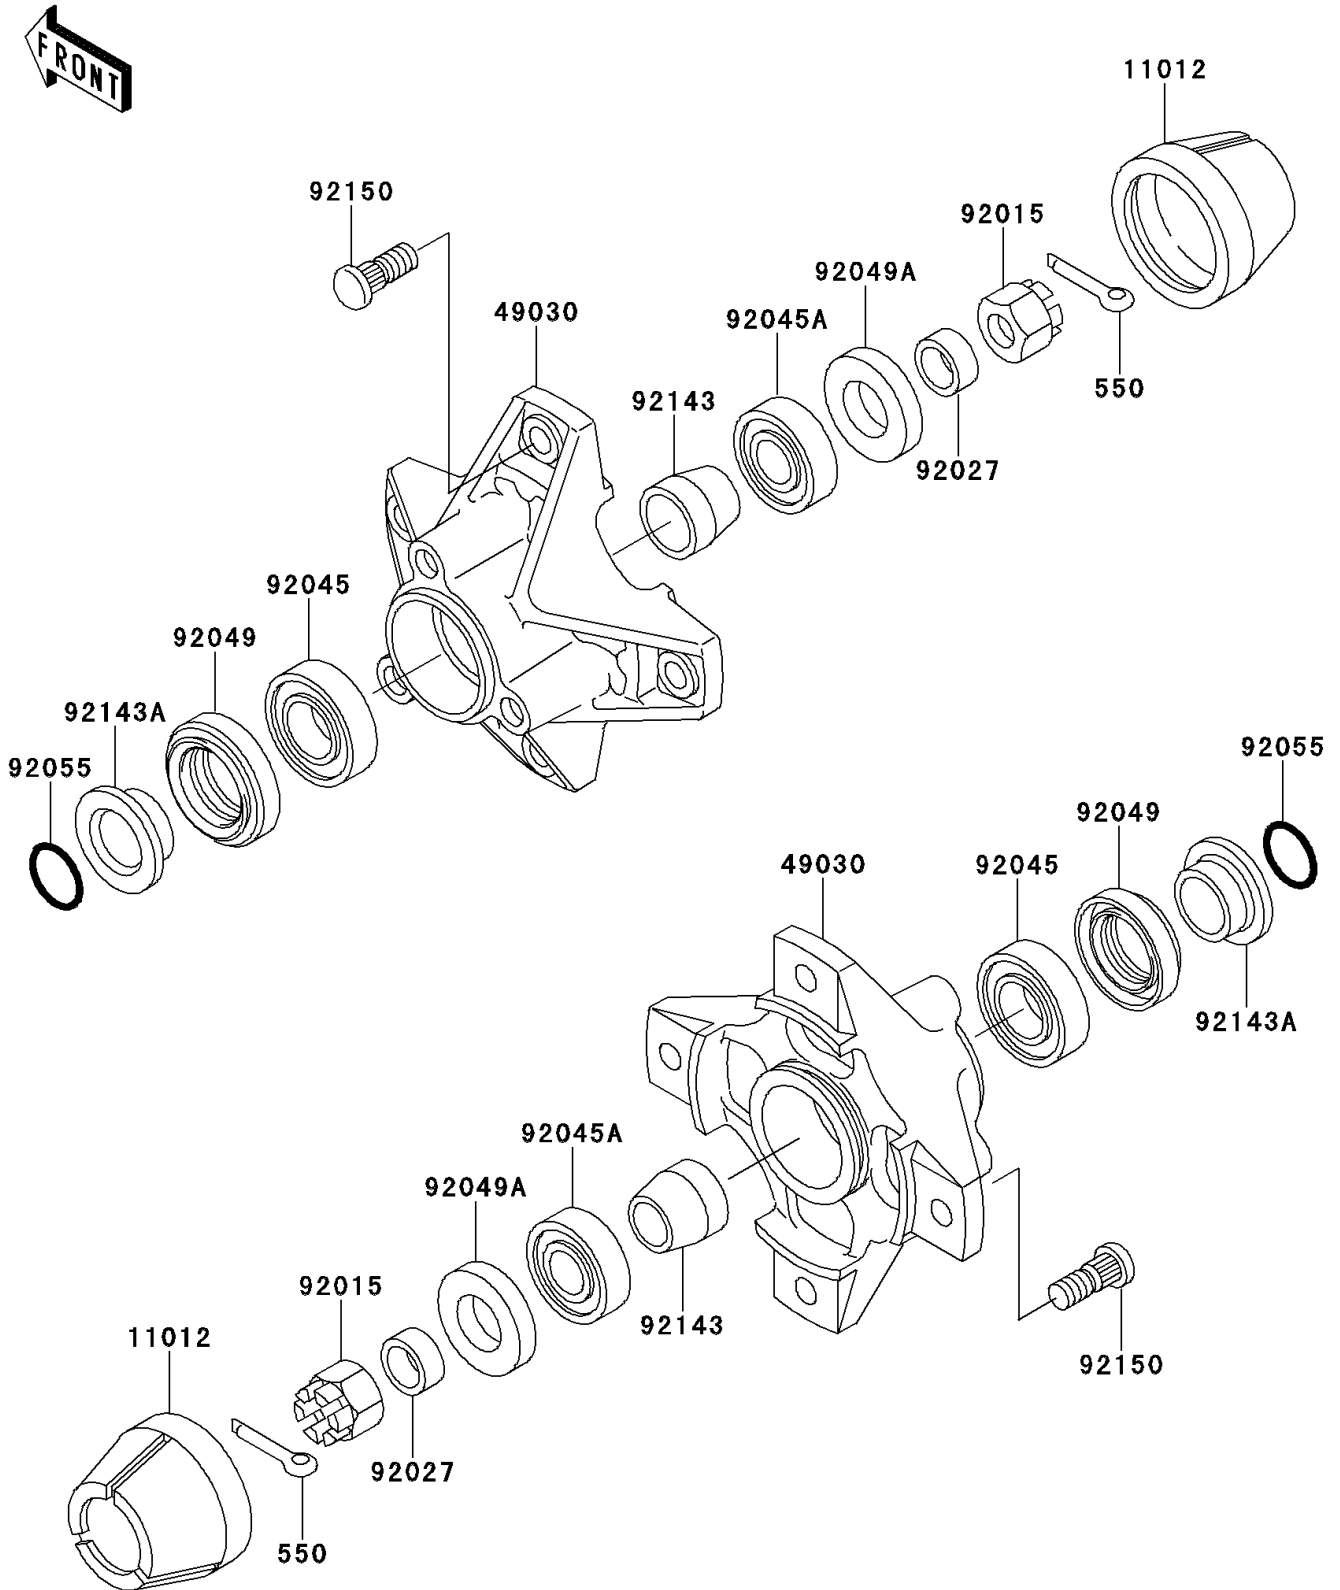

1997 Bayou 300

PARTS DIAGRAM

Front Hub

Kawasaki

Let the Good Times Roll®

F2230

1997 Bayou 300

PARTS LIST

Front Hub

ITEM NAME

PART NUMBER

QUANTITY
