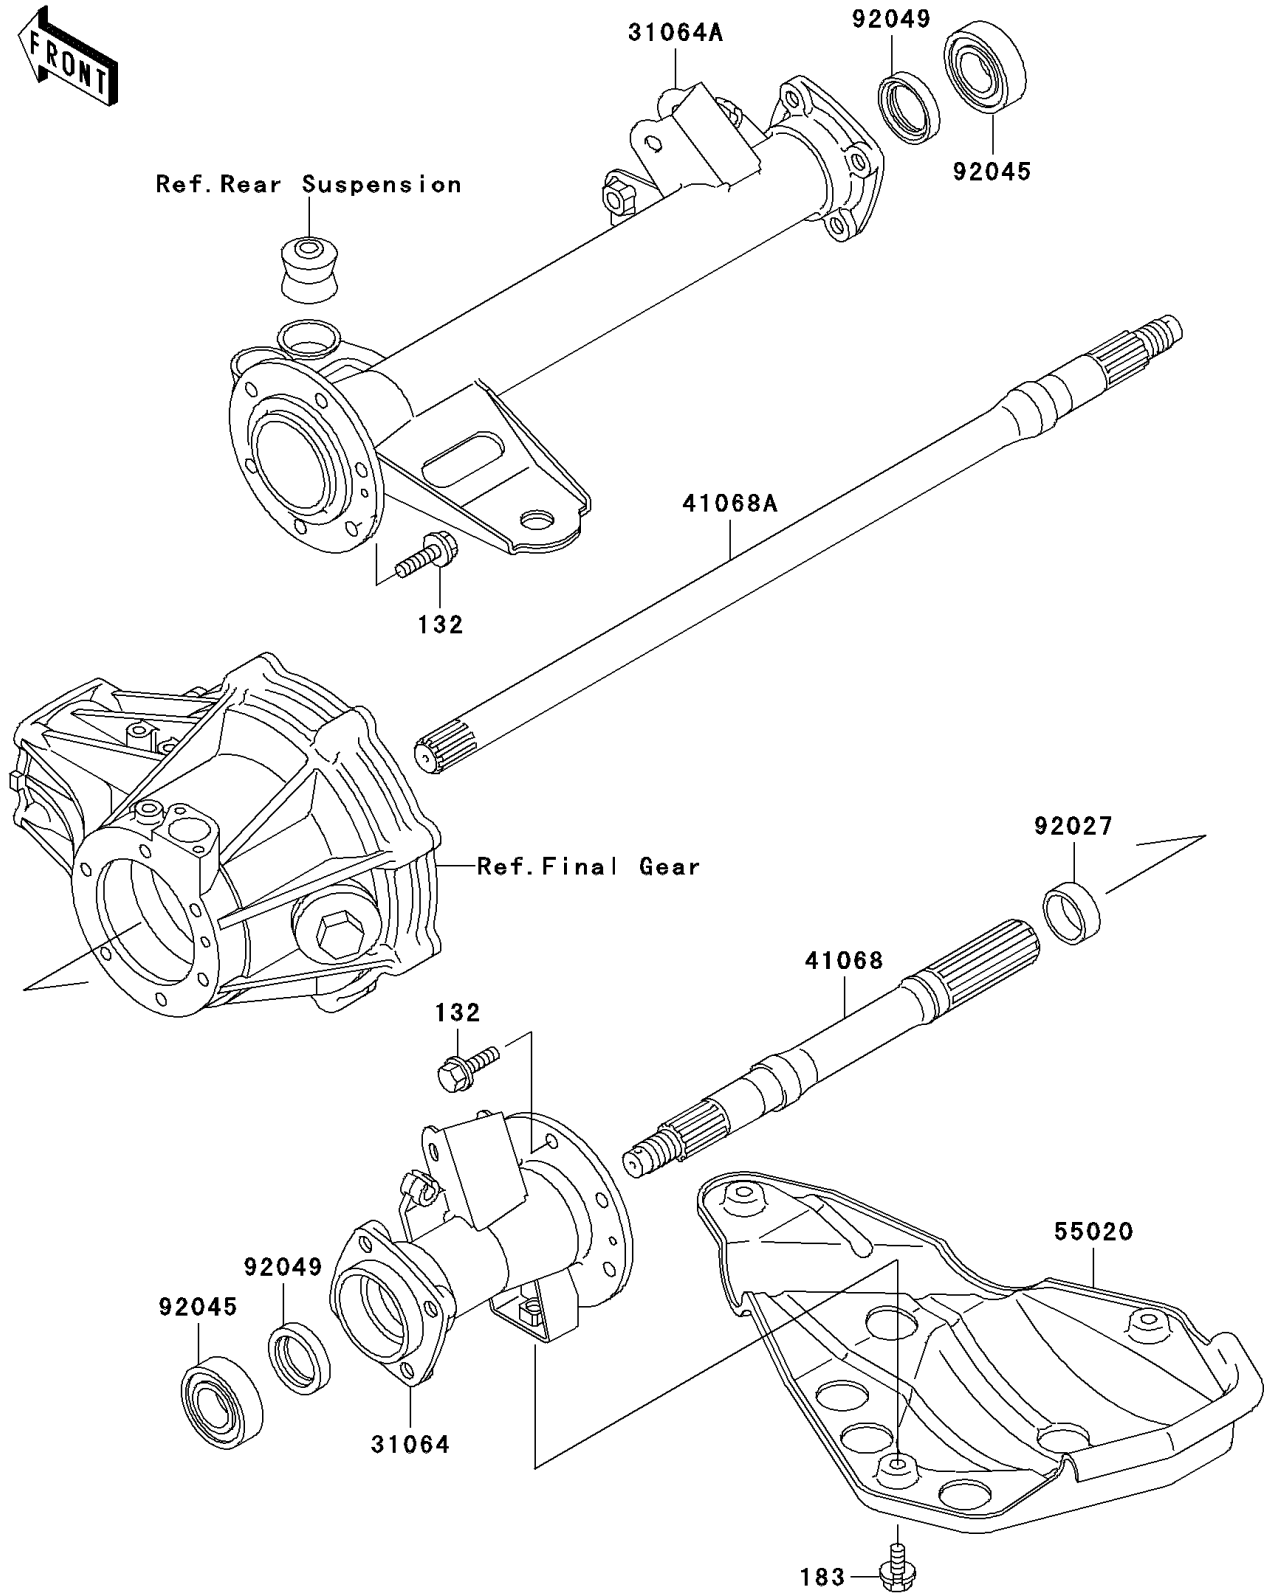

1997 Bayou 300

PARTS DIAGRAM

Rear Axle

E3133

1997 Bayou 300

PARTS LIST

Rear Axle

ITEM NAME

PART NUMBER

QUANTITY
