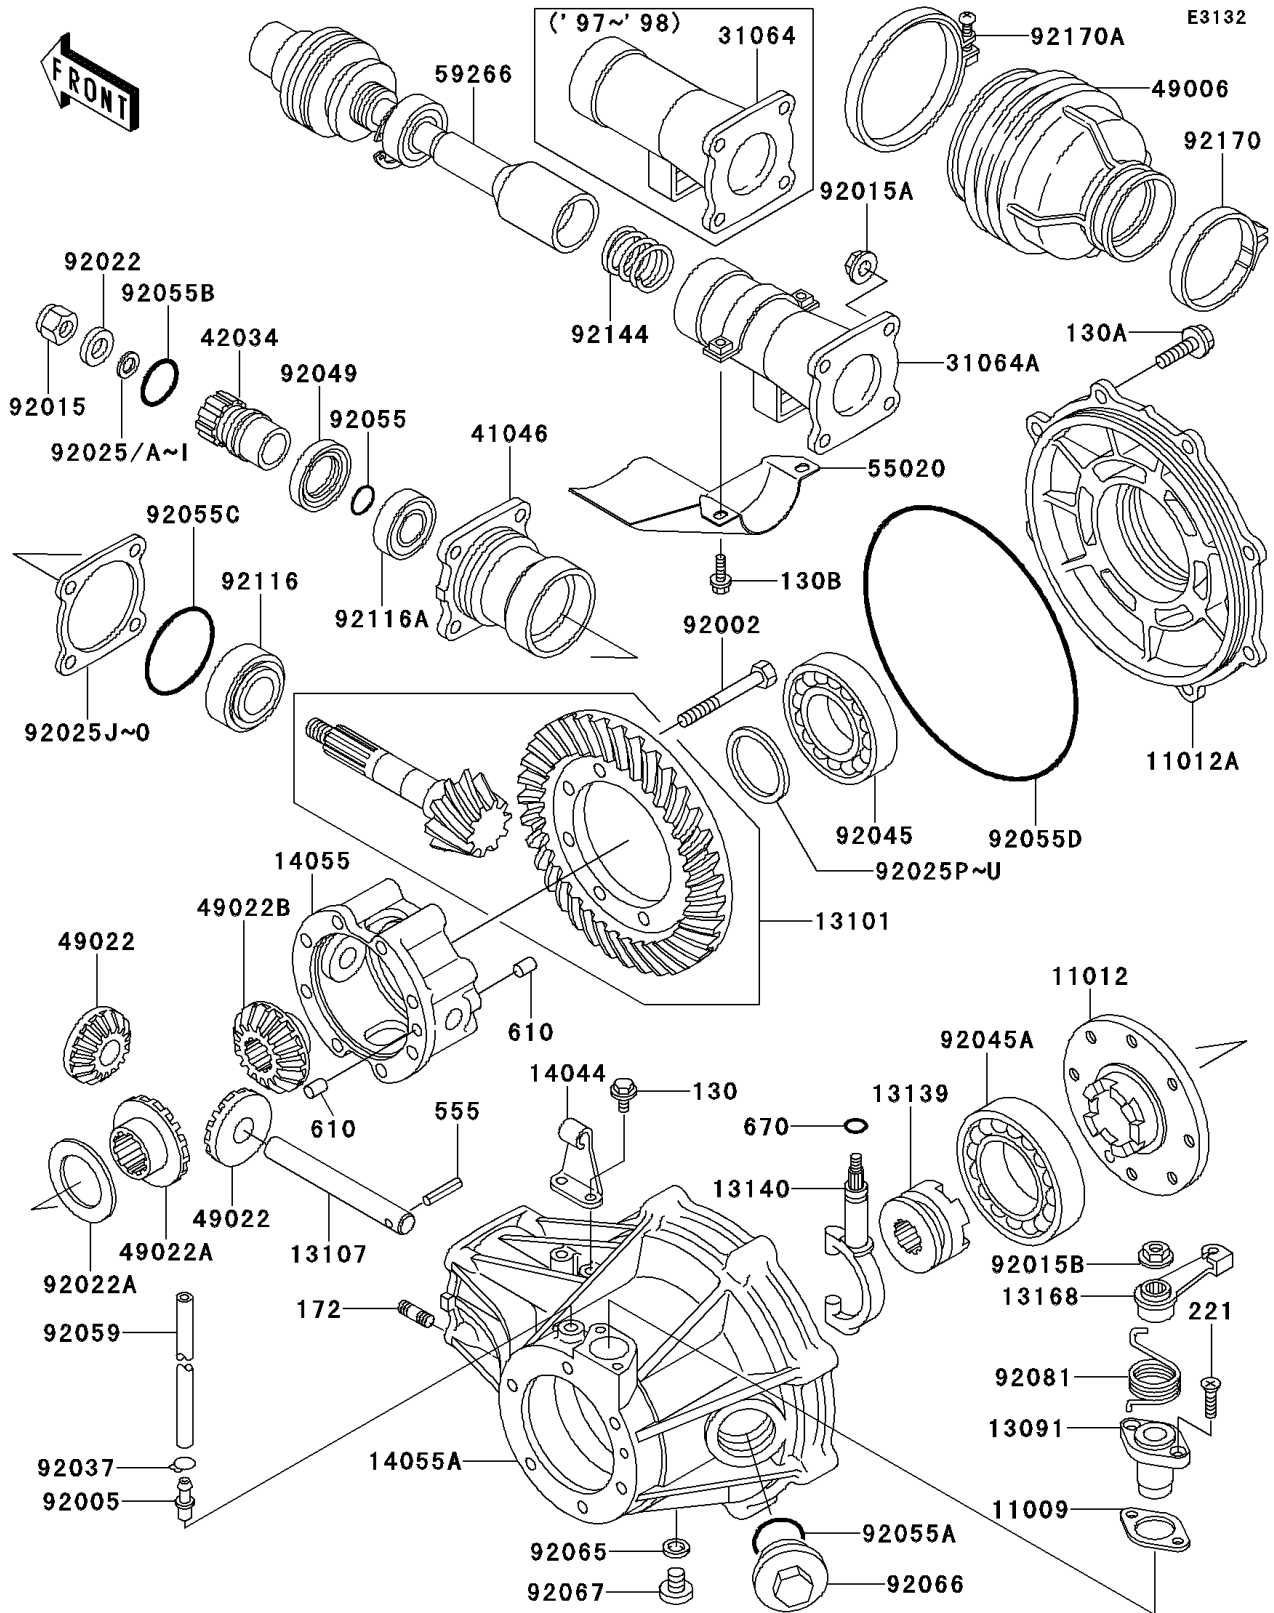

1997 Bayou 300

PARTS DIAGRAM

Drive Shaft/Final Gear

Kawasaki

Let the Good Times Roll®