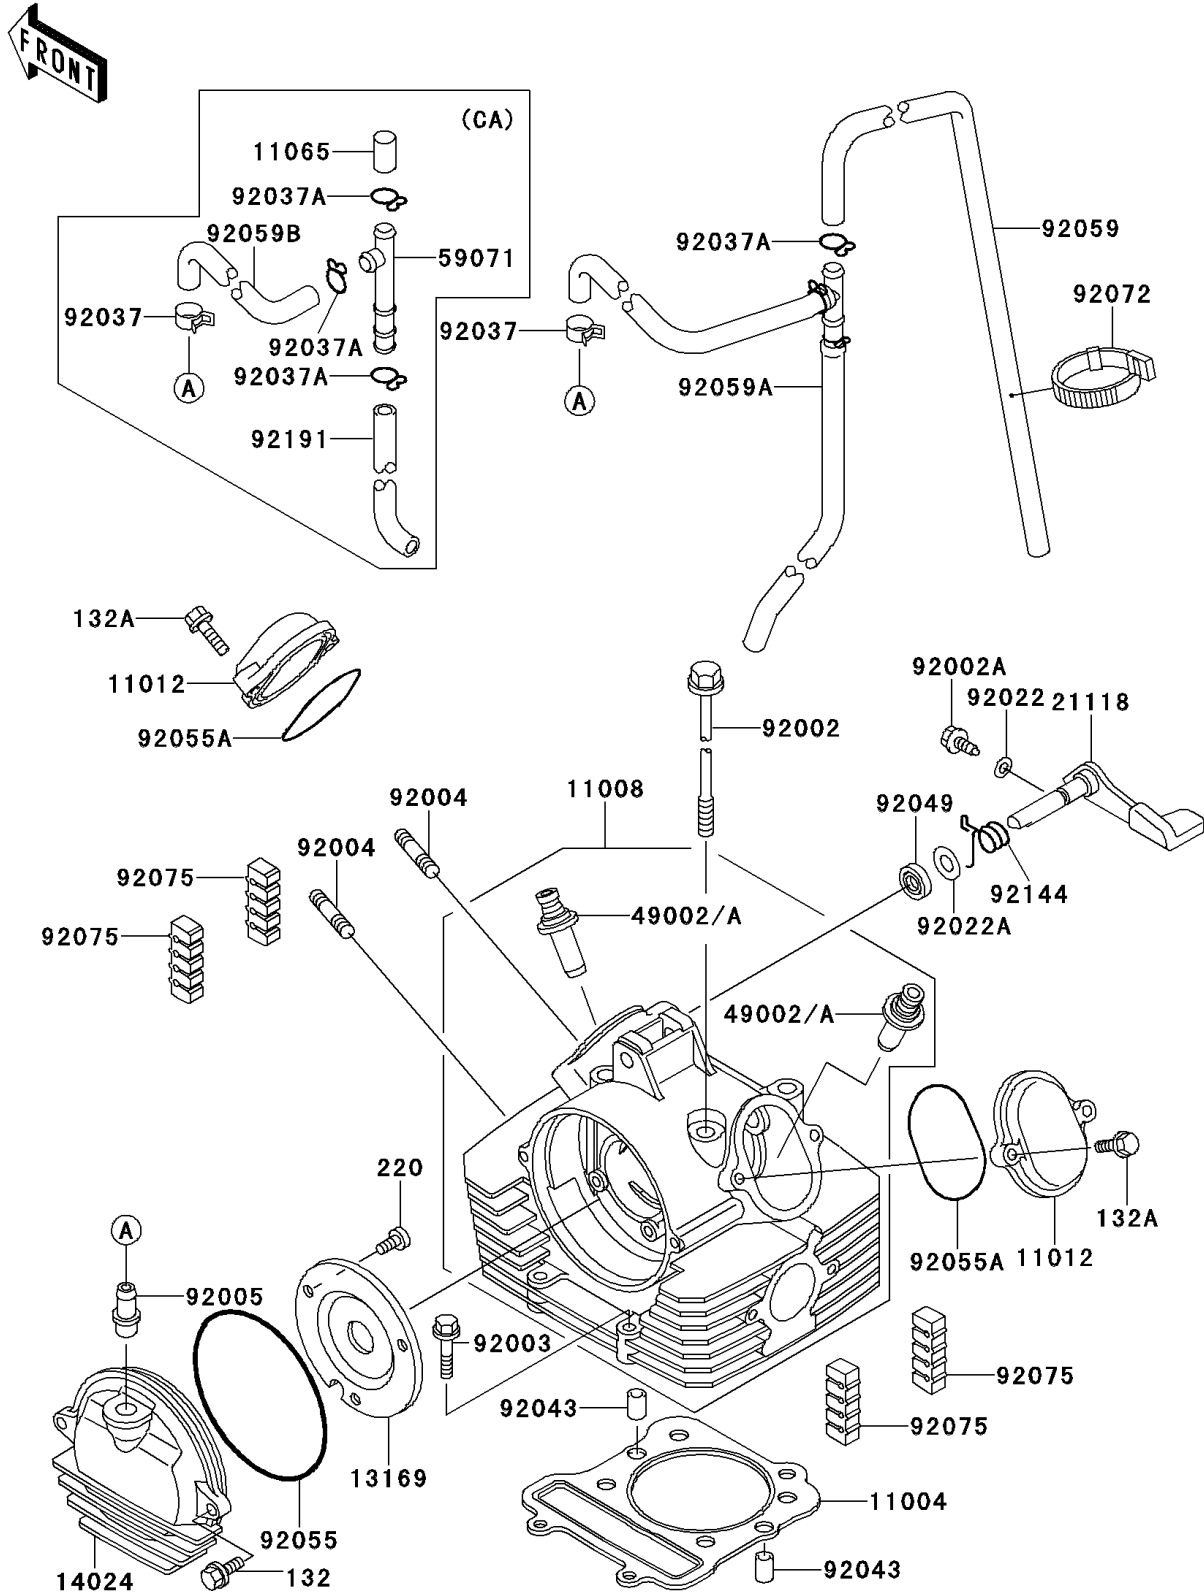

2000 Bayou 300

PARTS DIAGRAM

Cylinder Head

E1111

2000 Bayou 300

PARTS LIST

Cylinder Head

ITEM NAME	PART NUMBER	QUANTITY
GASKET-HEAD (Ref # 11004)	11004-1340	1
HEAD-COMP-CYLINDER (Ref # 11008)	11008-1292	1
CAP,ROCKER ARM (Ref # 11012)	11012-1486	2
PLATE,CAMSHAFT COVER (Ref # 13169)	13169-1961	1
COVER,CAMSHAFT (Ref # 14024)	14024-1060	1
DECOMPRESSOR,LEVER (Ref # 21118)	21118-1062	1
BOLT,8X233 (Ref # 92002)	92002-1515	4
BOLT,DECOMPRESSOR (Ref # 92002A)	92002-1962	1
BOLT,FLANGED,6X32 (Ref # 92003)	92003-229	2
STUD,8X30 (Ref # 92004)	92004-1121	2
FITTING,BREATHER PIPE (Ref # 92005)	92005-1124	1
WASHER,6.1X12X1 (Ref # 92022)	92022-077	1
WASHER,10.2X20X0.5 (Ref # 92022A)	92022-1649	1
CLAMP (Ref # 92037)	92037-1181	1
PIN,8.2X10X14 (Ref # 92043)	92043-1264	2
SEAL-OIL (Ref # 92049)	92049-1542	1
RING-O,99MM (Ref # 92055)	92055-107	1
RING-O,53.5X2.6 (Ref # 92055A)	92055-112	2
BOLT-FLANGED-SMALL (Ref # 132)	132Y0616	2
BOLT-FLANGED-SMALL (Ref # 132A)	132Y0625	4
SCREW-PAN-CROS,6X10 (Ref # 220)	220B0610	3
DAMPER (Ref # 92075)	92075-1657	4
SPRING,DECOMPRESSOR (Ref # 92144)	92144-1154	1
CAP (Ref # 11065)	11065-1075	1
GUIDE-VALVE (Ref # 49002)	49002-1092	AR
GUIDE-VALVE (Ref # 49002A)	49002-1092	2
JOINT (Ref # 59071)	59071-1124	1
CLAMP,FUEL TUBE (Ref # 92037A)	92037-1271	3
CLAMP,FUEL TUBE (Ref # 92037A)	92037-1271	1

2000 Bayou 300

PARTS LIST

Cylinder Head

ITEM NAME	PART NUMBER	QUANTITY
TUBE,BREATHER (Ref # 92059)	92059-1511	1
TUBE,ASSY (Ref # 92059A)	92059-1787	1
TUBE (Ref # 92059B)	92059-1789	1
BAND,L=149 (Ref # 92072)	92072-031	1
TUBE (Ref # 92191)	92191-1170	1