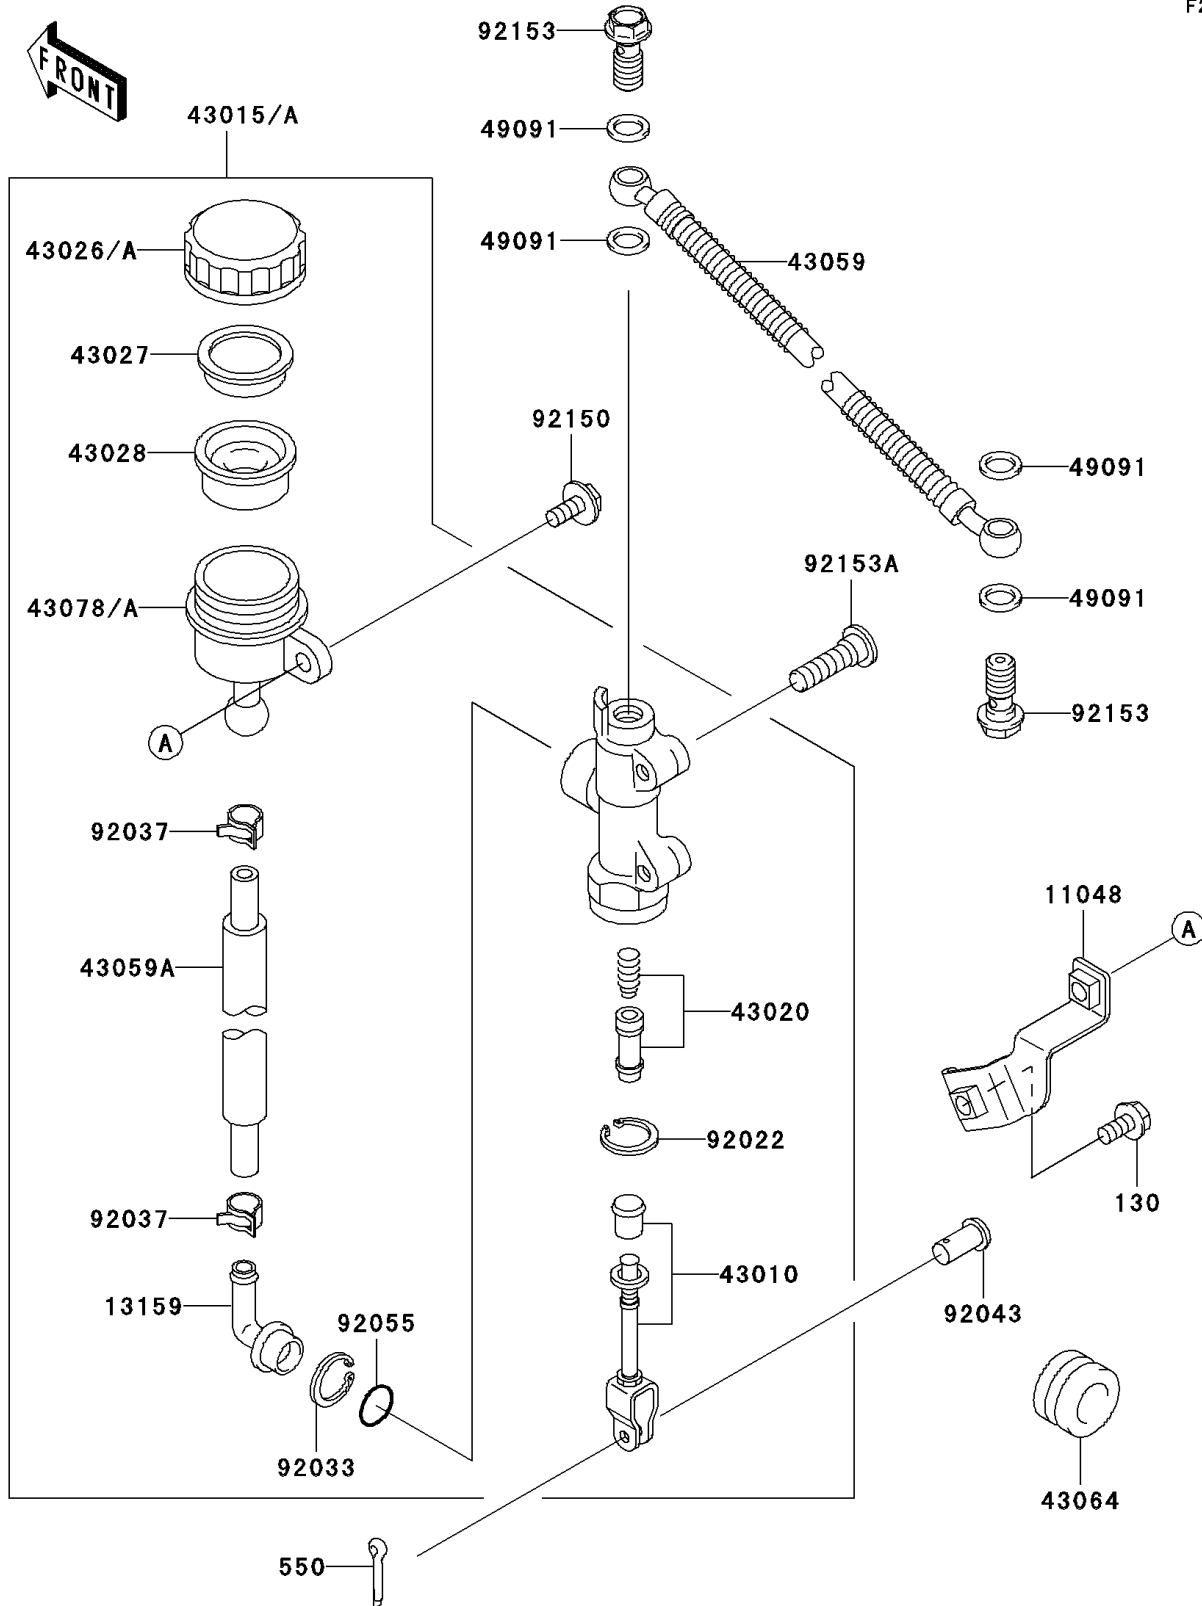

2009 Ninja[®] 500R

PARTS DIAGRAM

Rear Master Cylinder

F2293

2009 Ninja[®] 500R

PARTS LIST

Rear Master Cylinder

ITEM NAME

PART NUMBER

QUANTITY
