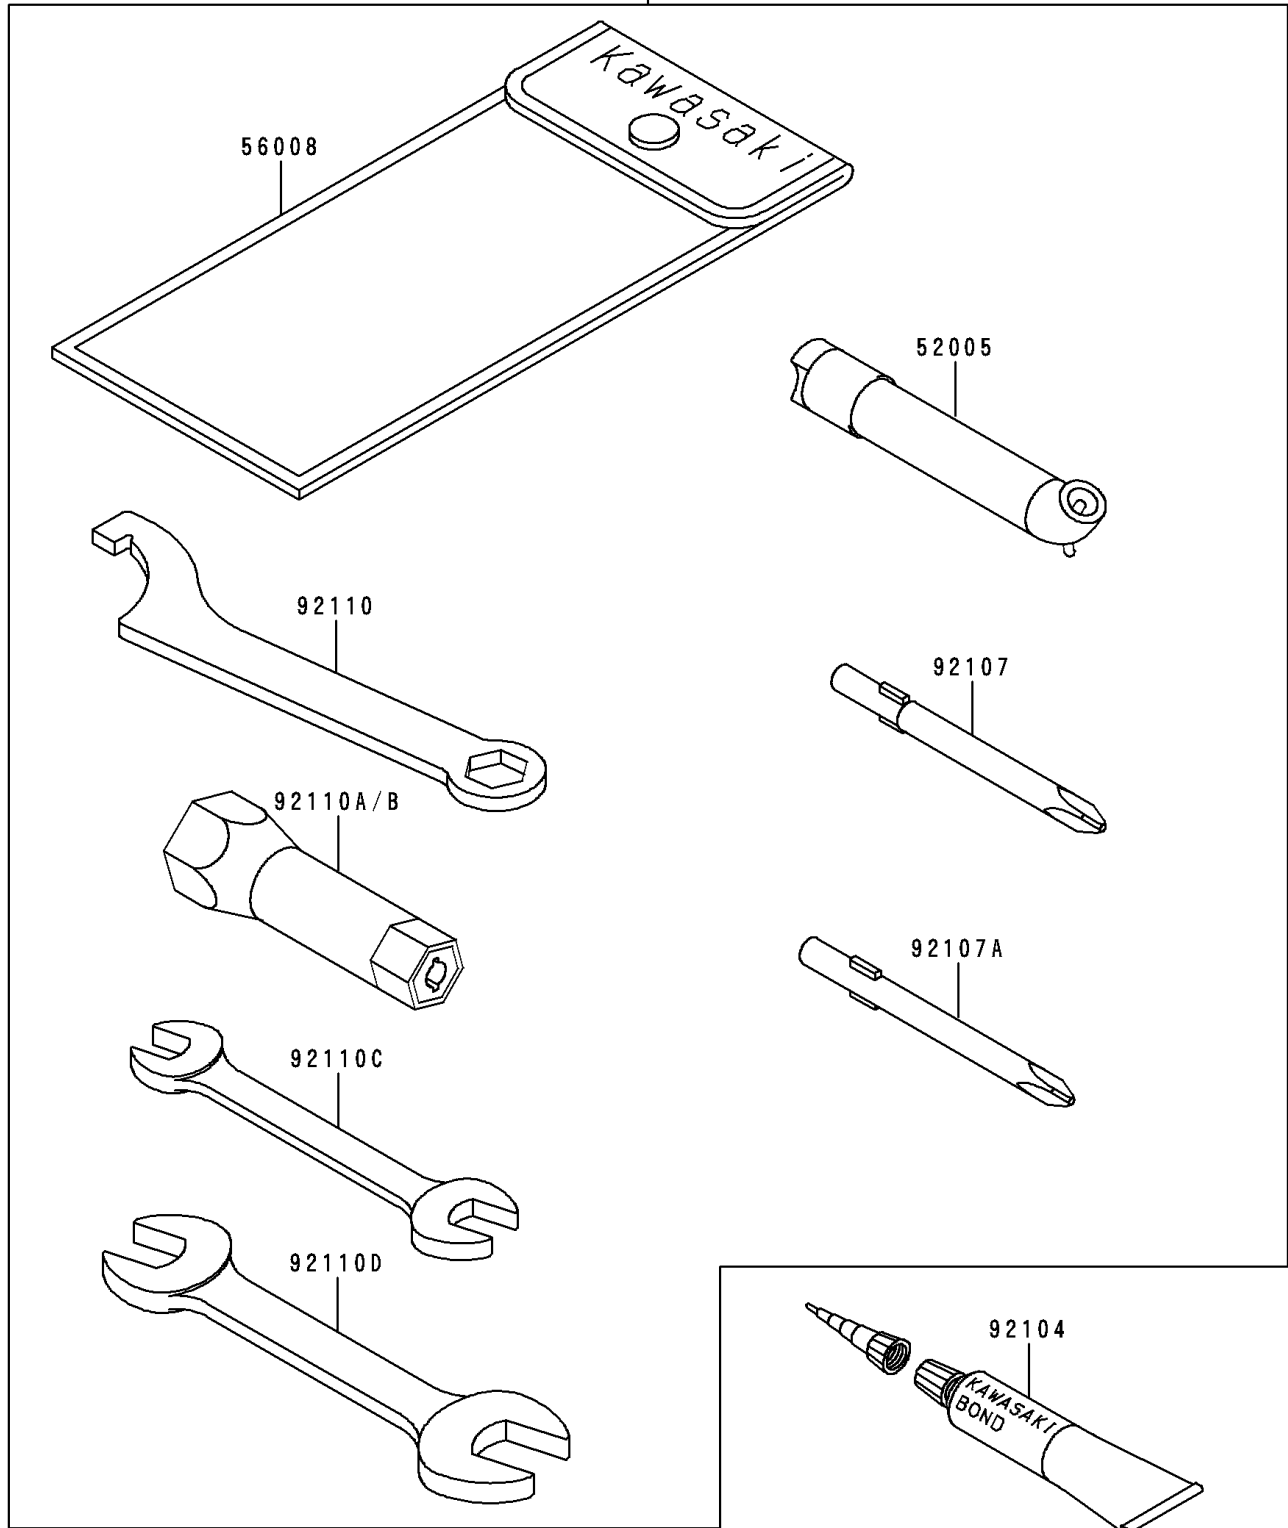

1991 Bayou 300

PARTS DIAGRAM

Tool

56007/A

F2810

1991 Bayou 300

PARTS LIST

Tool

ITEM NAME	PART NUMBER	QUANTITY
GAUGE,AIR (Ref # 52005)	52005-1082	1
TOOLKIT (Ref # 56007A)	56007-1331	1
BAG,TOOL (Ref # 56008)	56008-1007	1
GASKET-LIQUID,TUBE,100G,SILVER (Ref # 92104)	92104-002	1
TOOL-DRIVER,#3PHILLIPS (Ref # 92107)	92107-005	1
TOOL-DRIVER,#2PHILLIPS (Ref # 92107A)	92107-1053	1
TOOL-WRENCH,HOOK&BOXEND,14MM (Ref # 92110)	92110-1040	1
TOOL-WRENCH,BOX,18MM (Ref # 92110A)	92110-1109	1
TOOL-WRENCH,OPEN END,10X12 (Ref # 92110C)	92110-1152	1
TOOL-WRENCH,OPEN END,14X17 (Ref # 92110D)	92110-1153	1