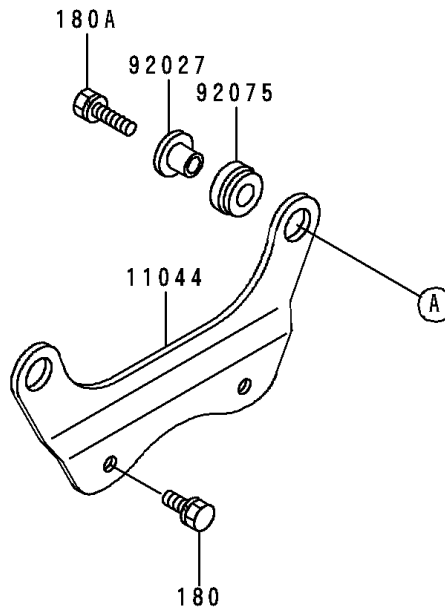

1988 Bayou 300

PARTS DIAGRAM

Tail Lamp

F2720

1988 Bayou 300

PARTS LIST

Tail Lamp

ITEM NAME

PART NUMBER

QUANTITY
