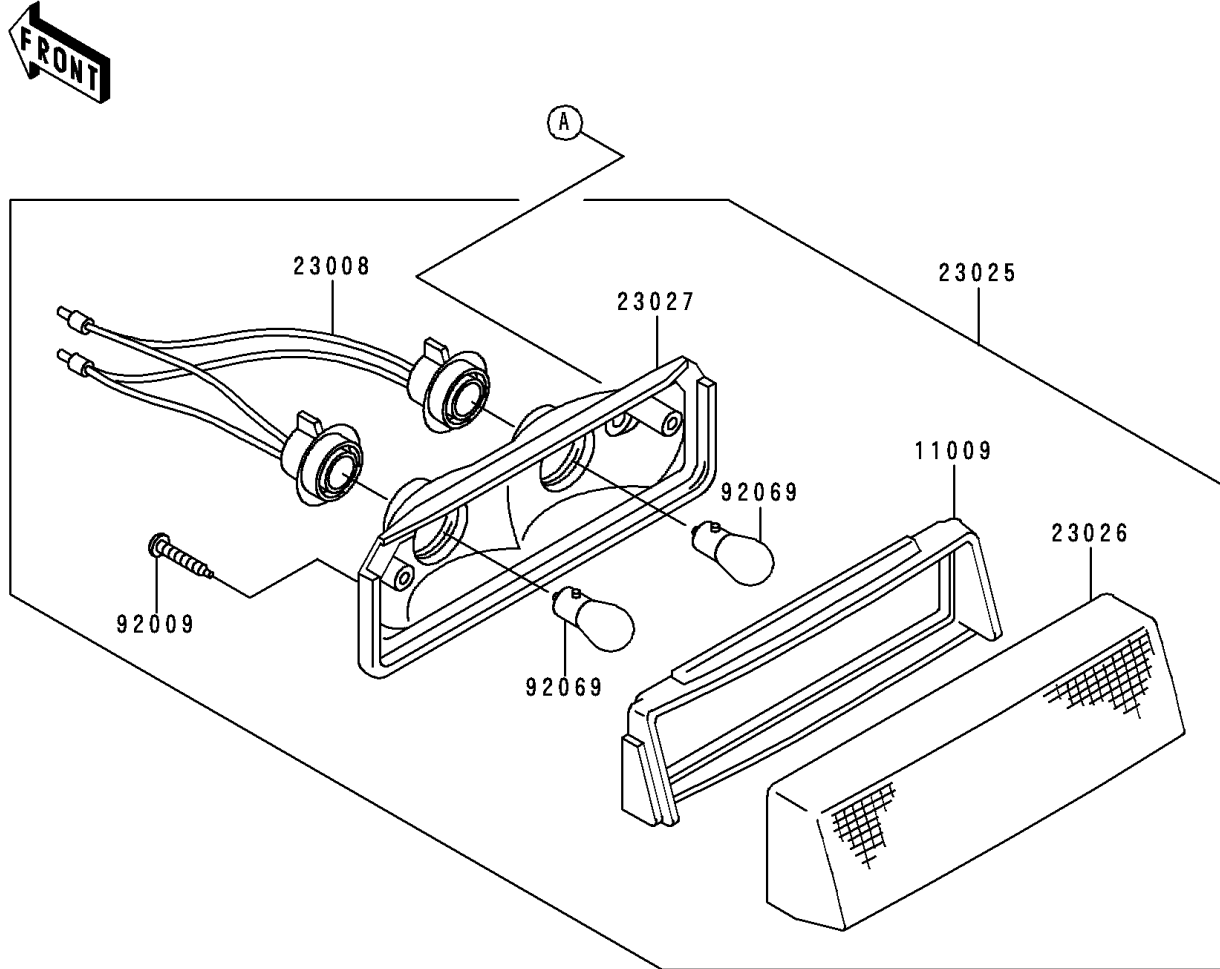

1988 Bayou 300

PARTS DIAGRAM

Tail Lamp

F2720

1988 Bayou 300

PARTS LIST

Tail Lamp

ITEM NAME

PART NUMBER

QUANTITY
