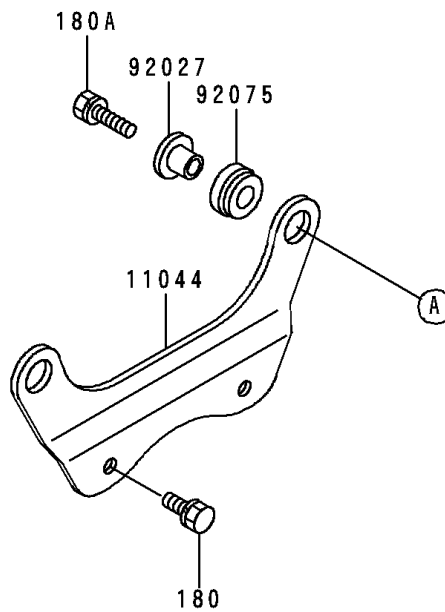

1990 Bayou 300

PARTS DIAGRAM

Tail Lamp

F2720

1990 Bayou 300

PARTS LIST

Tail Lamp

ITEM NAME

PART NUMBER

QUANTITY
