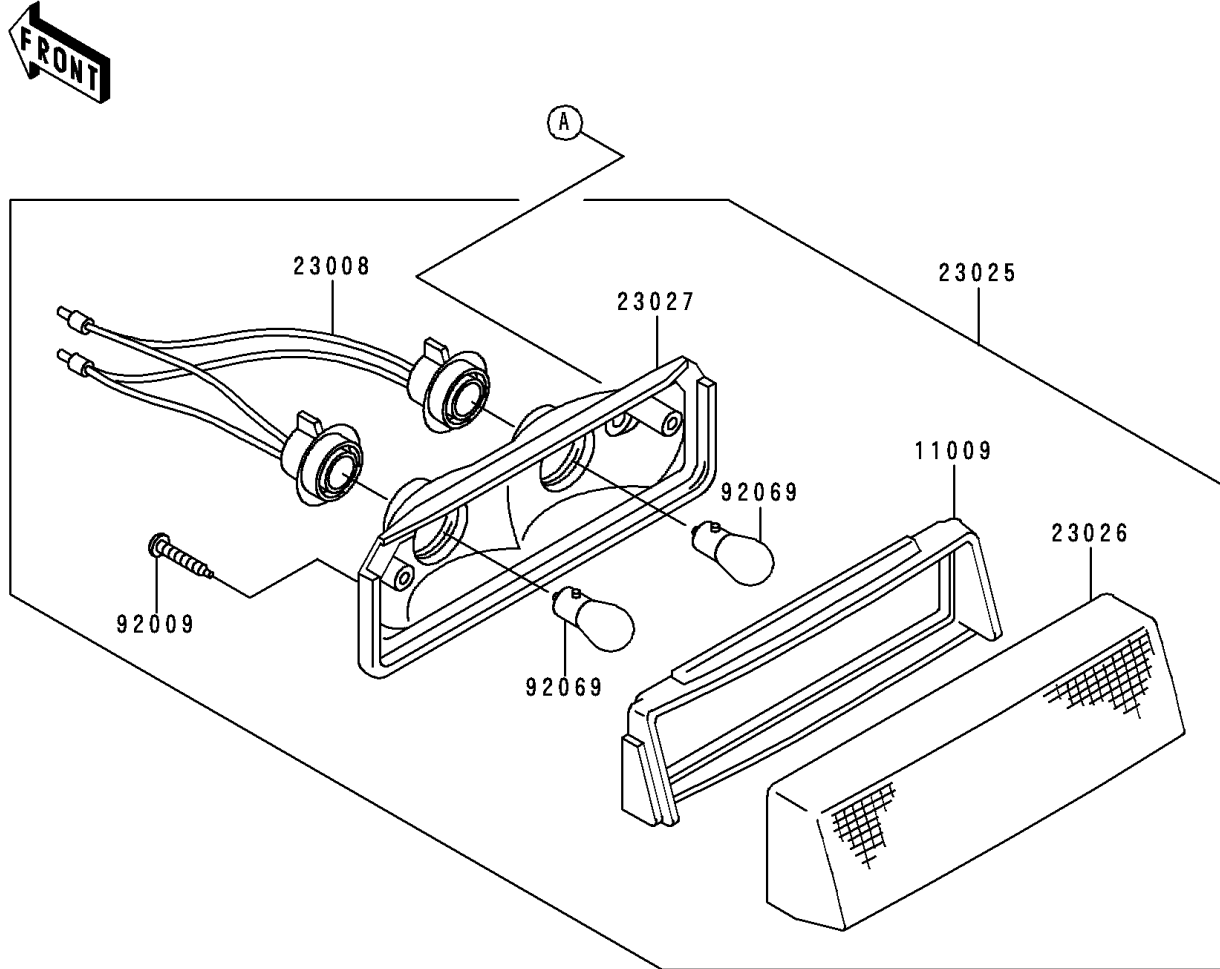

1990 Bayou 300

PARTS DIAGRAM

Tail Lamp

F2720

1990 Bayou 300

PARTS LIST

Tail Lamp

ITEM NAME

PART NUMBER

QUANTITY
