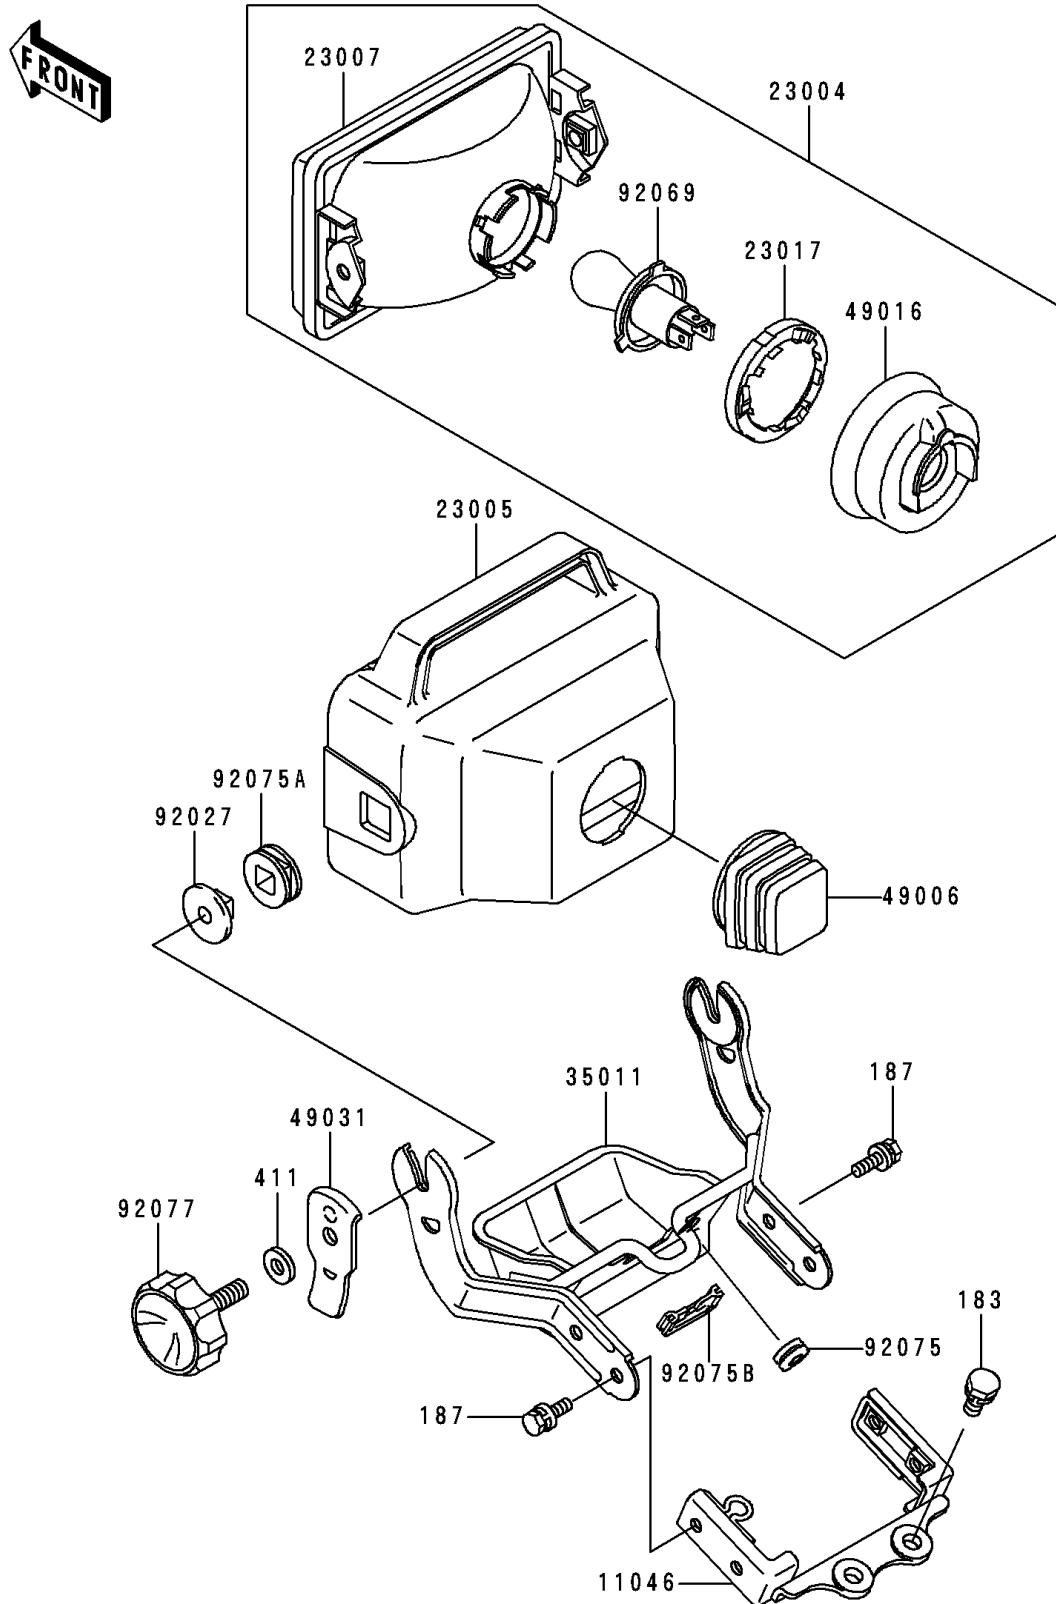

1988 Bayou 300

PARTS DIAGRAM

Head Lamp

F2710

1988 Bayou 300

PARTS LIST

Head Lamp

ITEM NAME

PART NUMBER

QUANTITY
