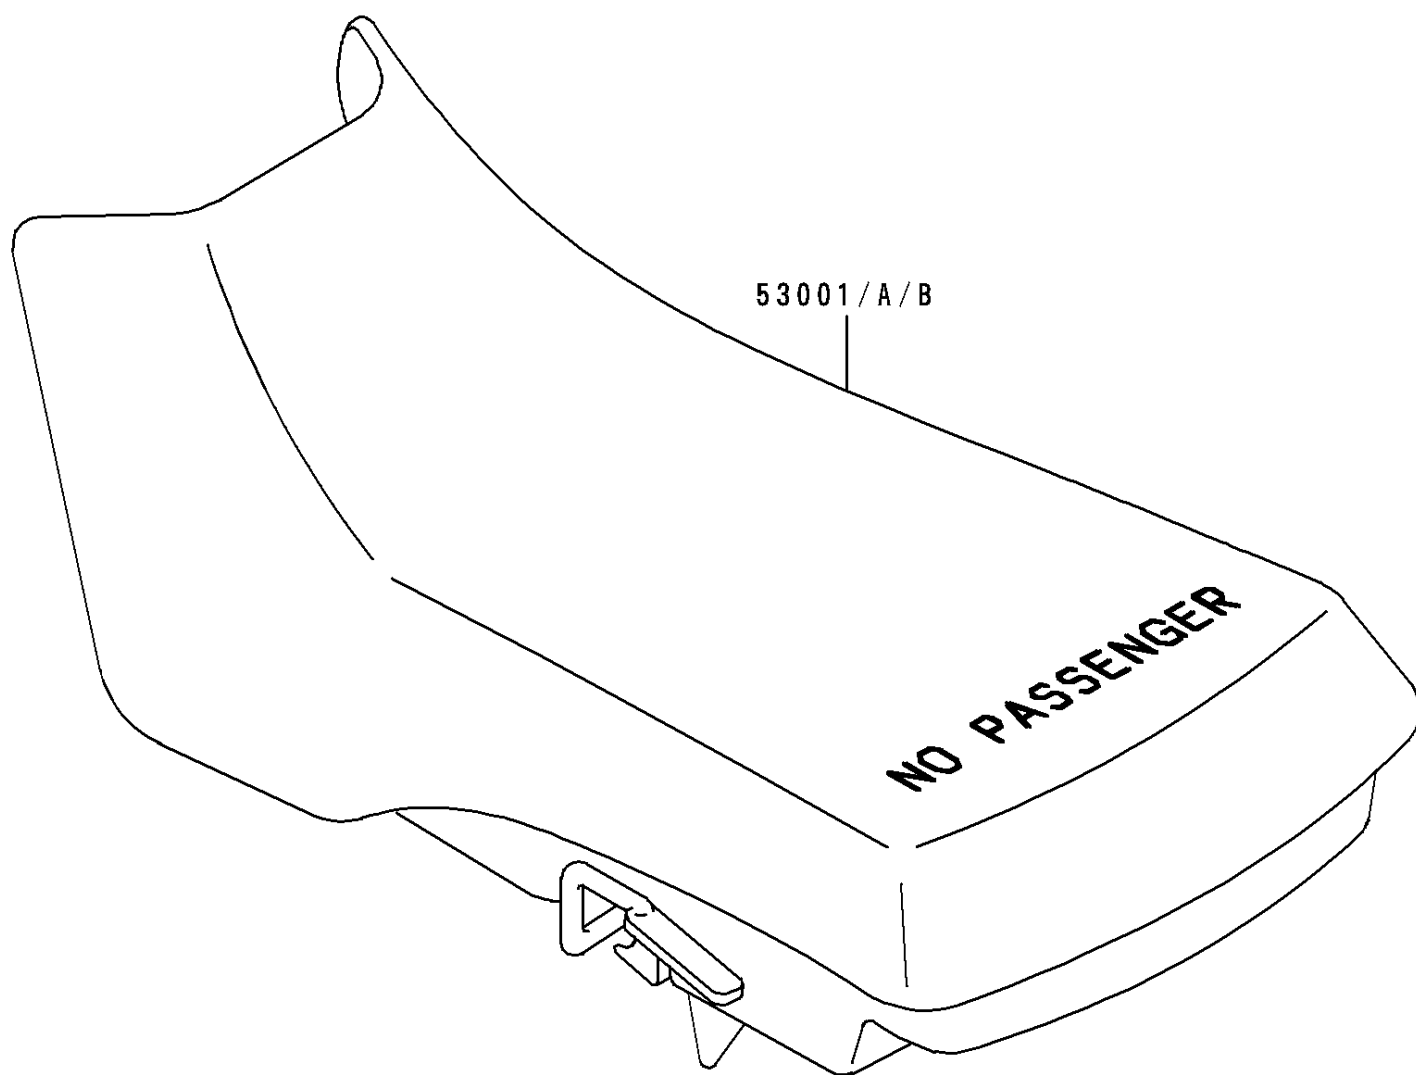

1988 Bayou 300

PARTS DIAGRAM

Seat

Kawasaki

Let the Good Times Roll®

F2510

1988 Bayou 300

PARTS LIST

Seat

ITEM NAME

PART NUMBER

QUANTITY
