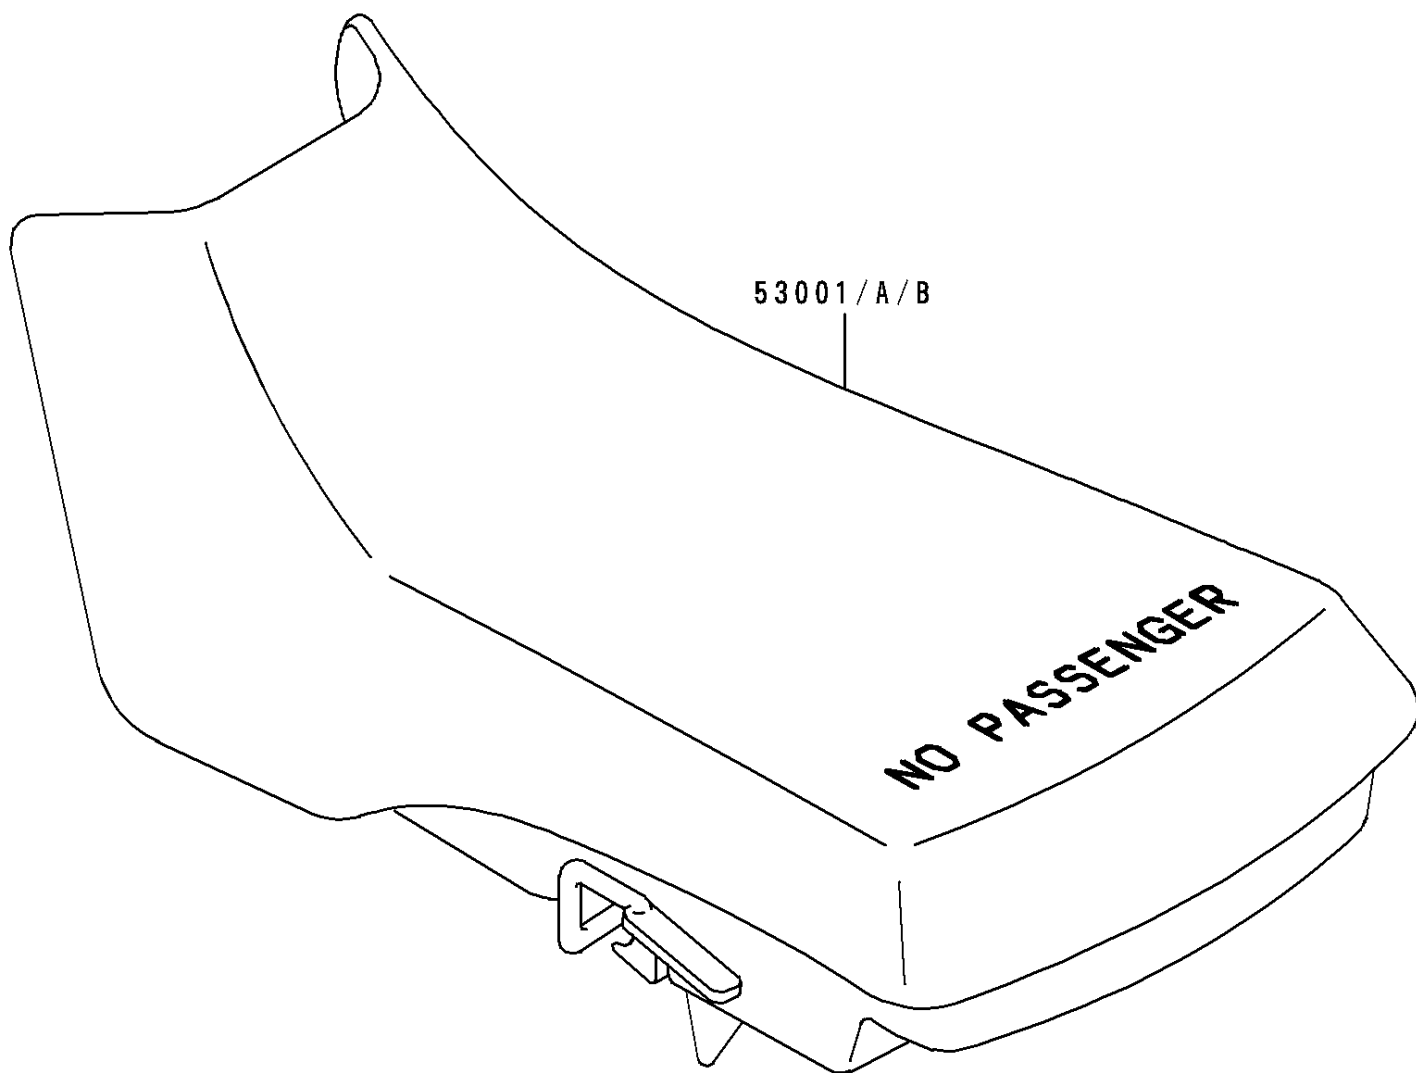

# 1991 Bayou 300

## PARTS DIAGRAM

Seat

F2510

## PARTS LIST

Seat

ITEM NAME	PART NUMBER	QUANTITY
SEAT-ASSY,BLACK (Ref # 53001)	53001-1528-MA	1