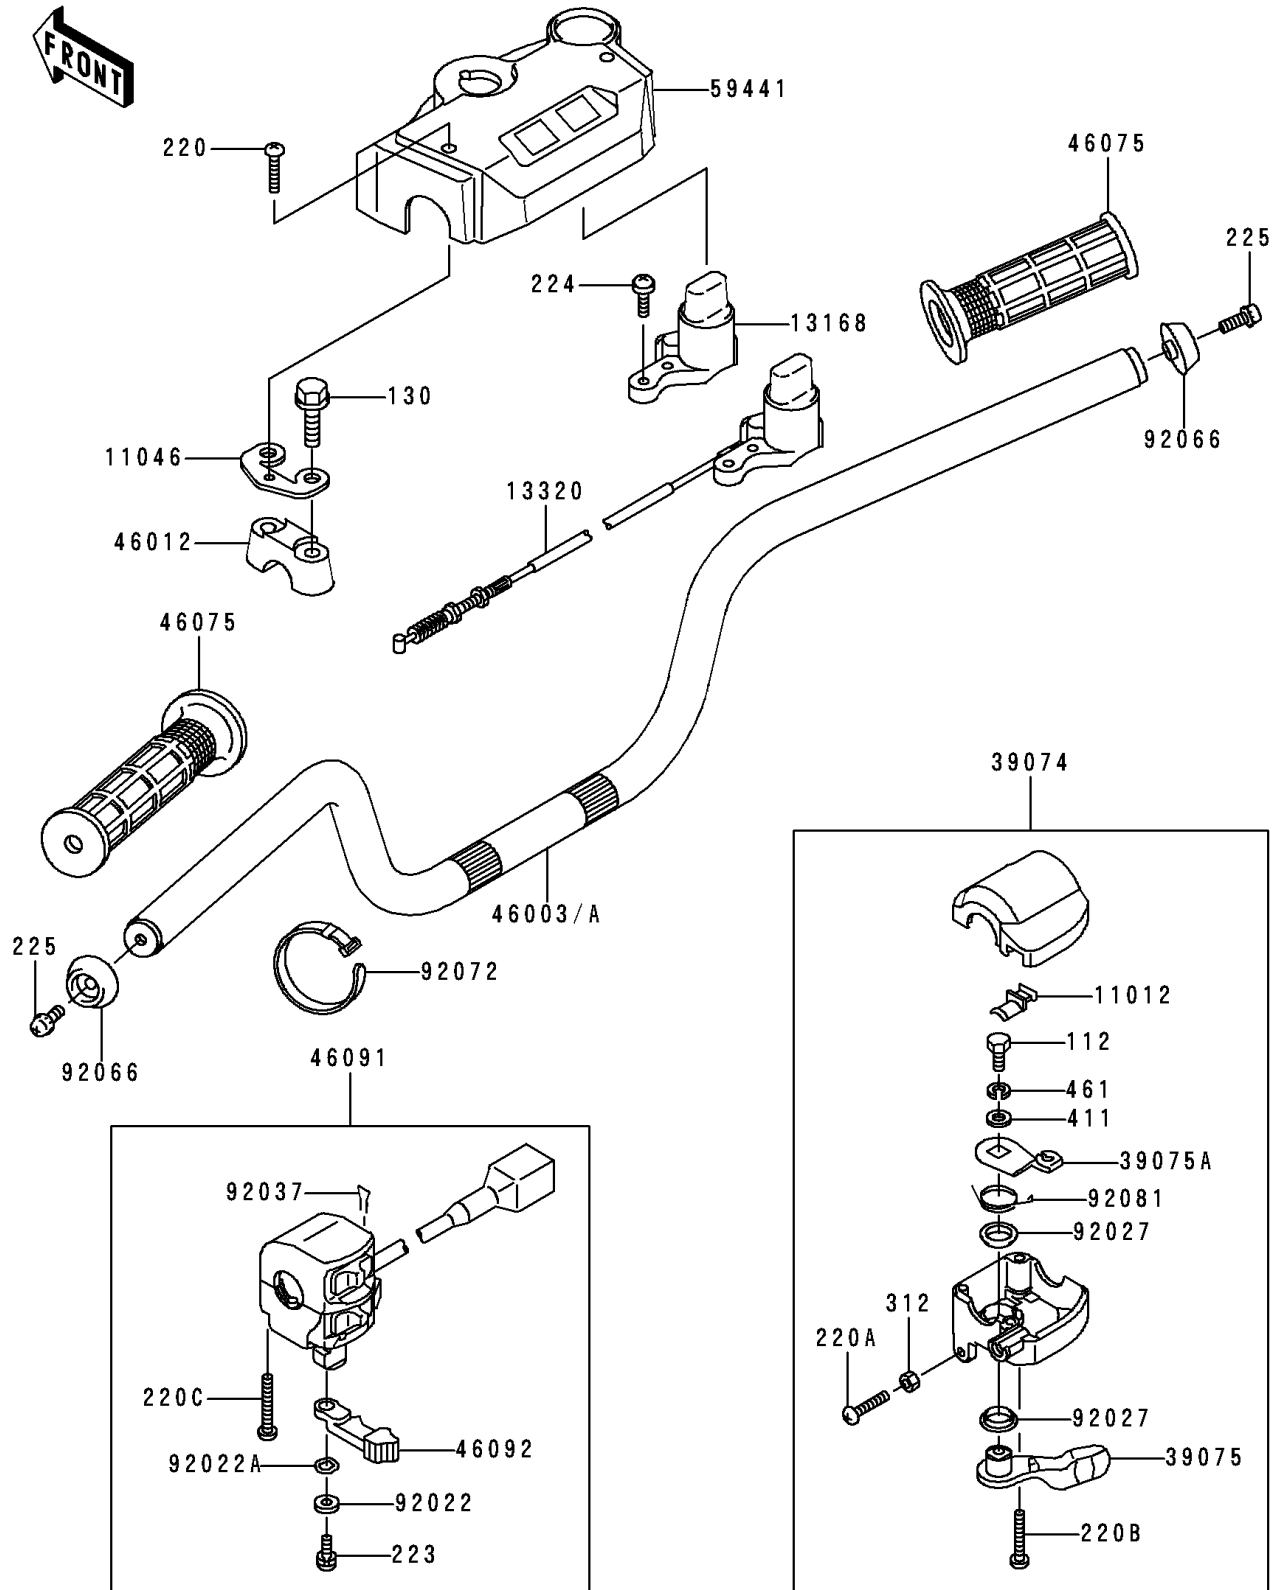

1988 Bayou 300

PARTS DIAGRAM

Handlebar

F2310

1988 Bayou 300

PARTS LIST

Handlebar

ITEM NAME

PART NUMBER

QUANTITY
