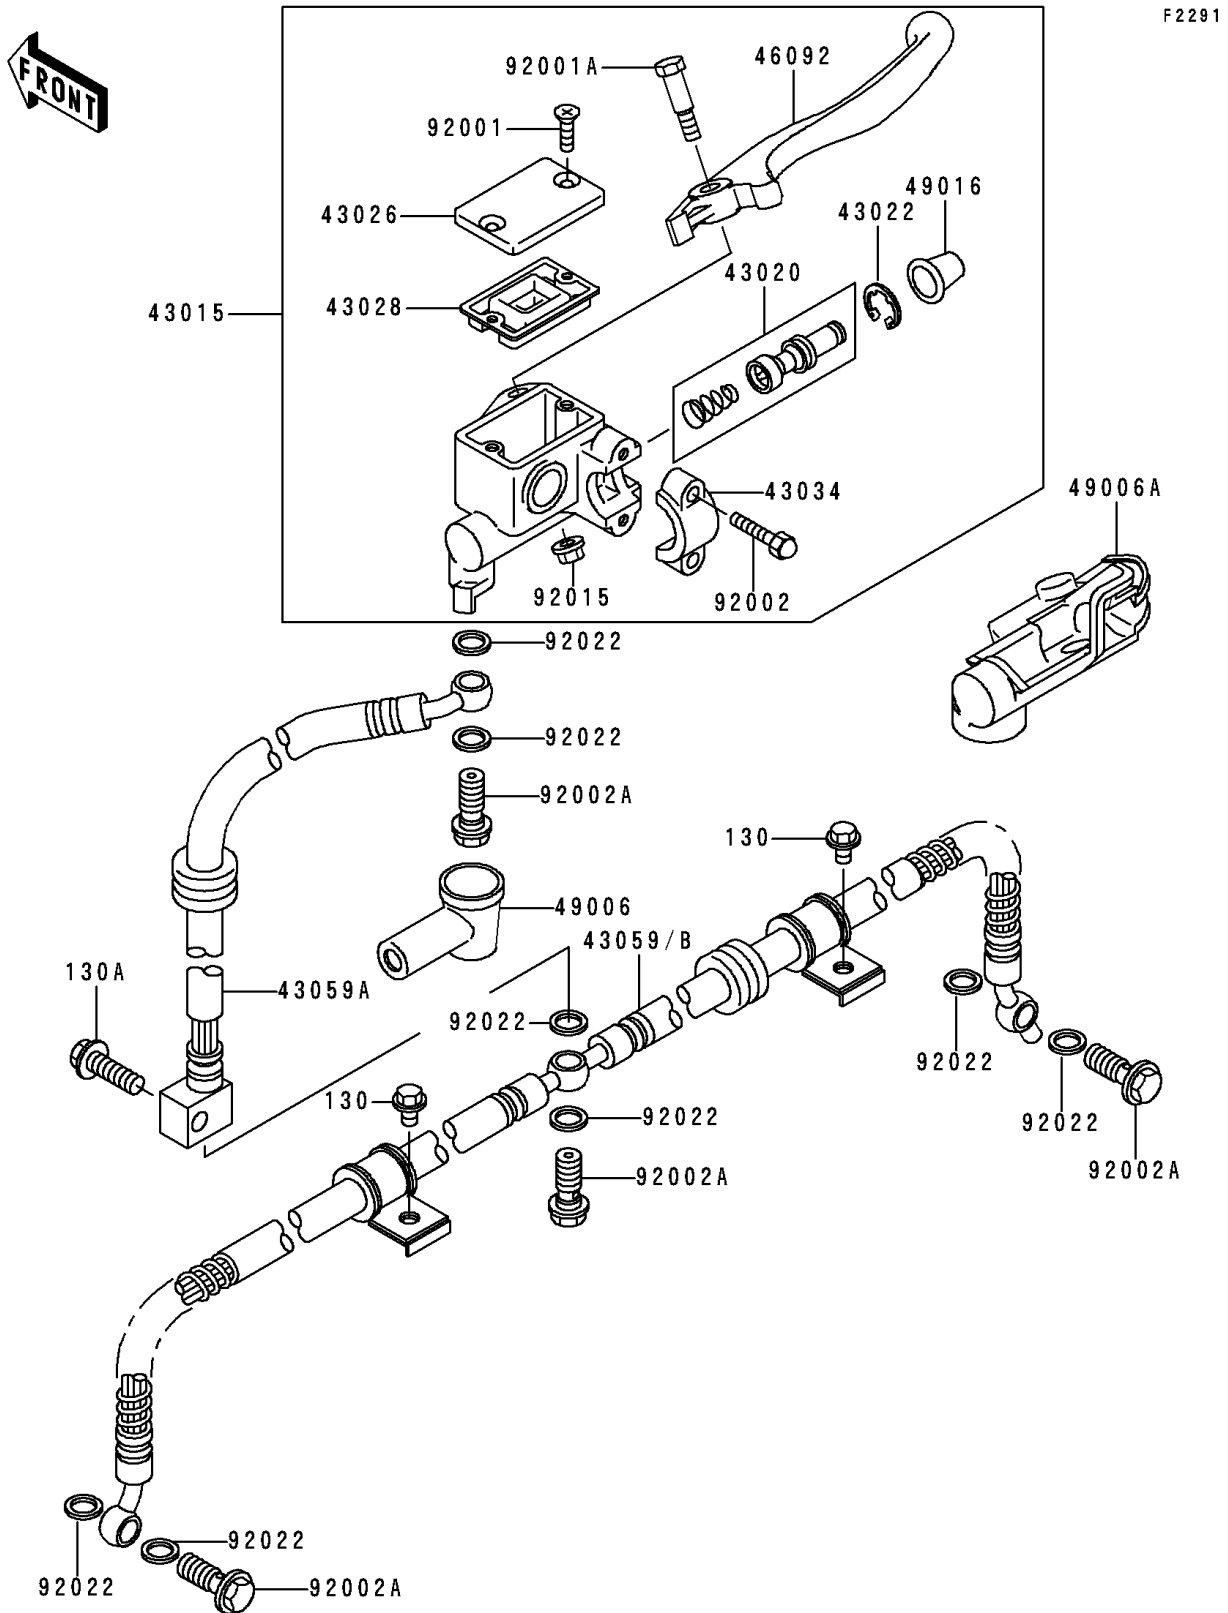

1988 Bayou 300

PARTS DIAGRAM

Front Master Cylinder

1988 Bayou 300

PARTS LIST

Front Master Cylinder

ITEM NAME

PART NUMBER

QUANTITY
