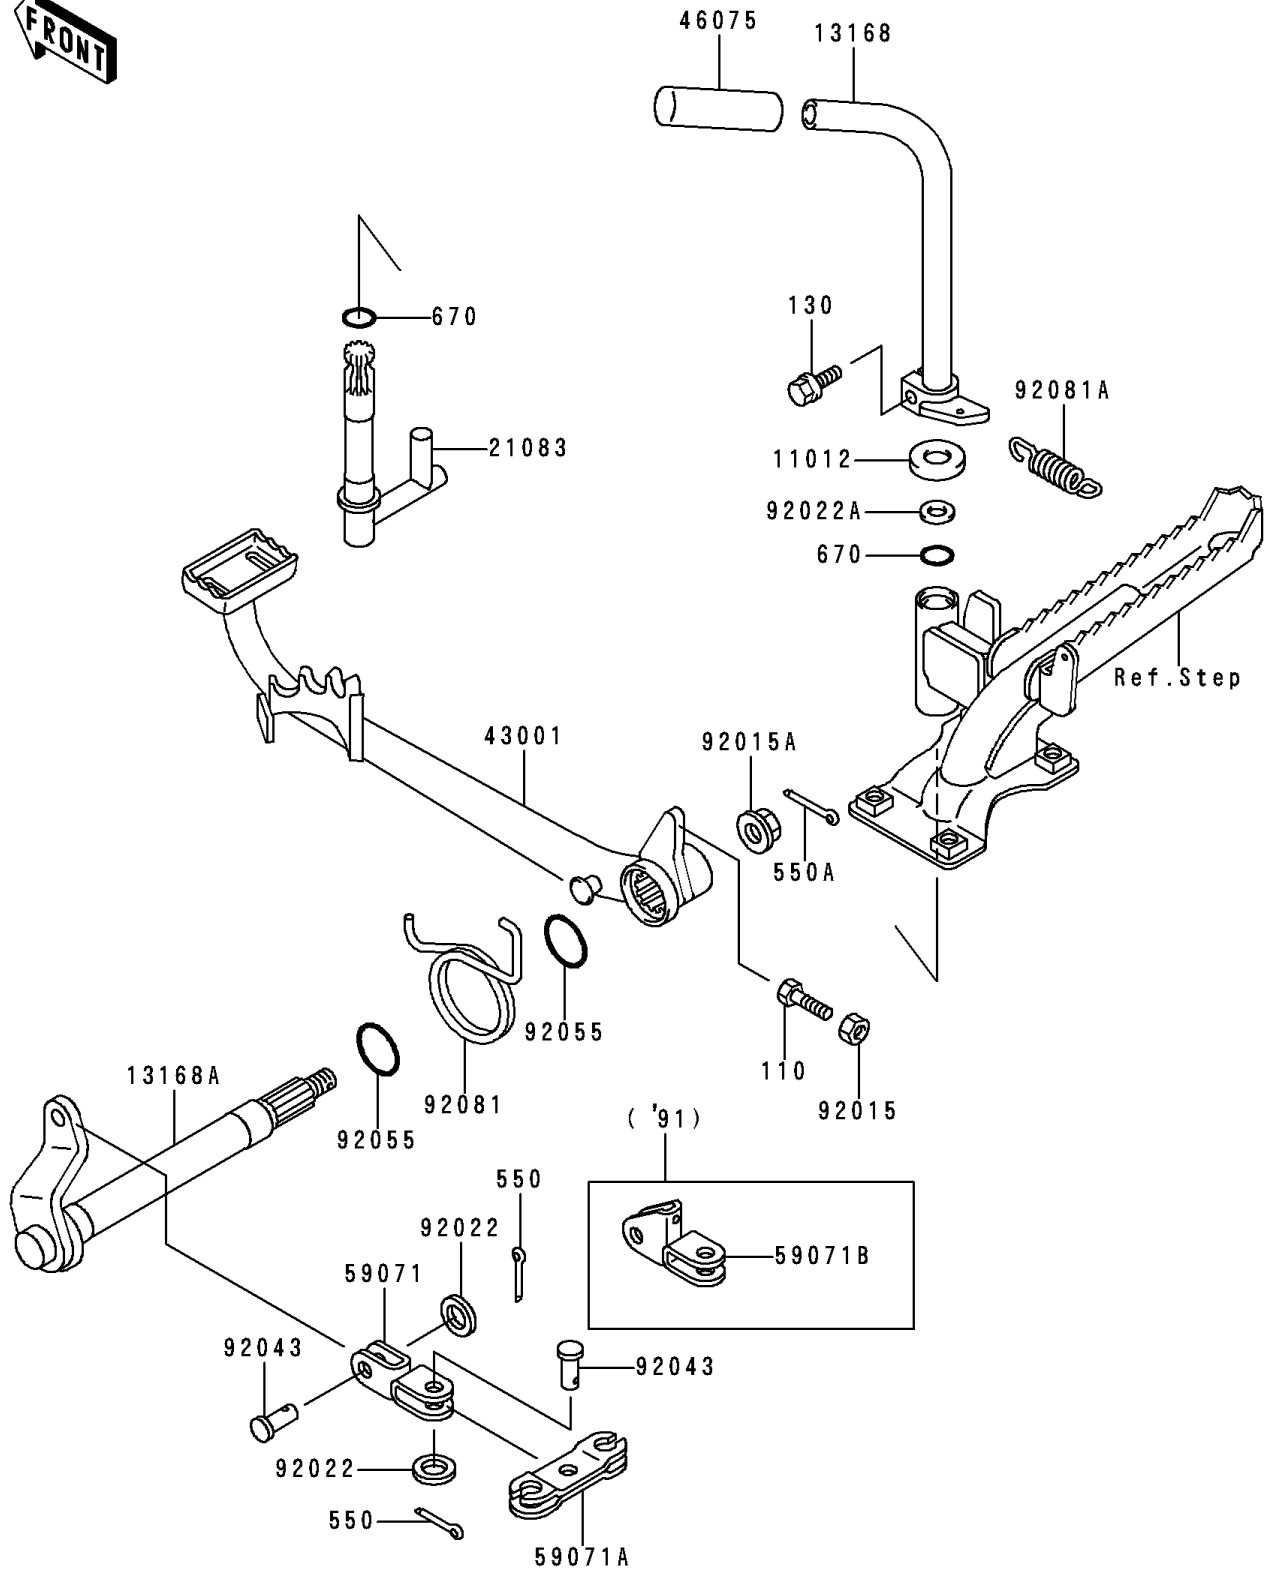

1988 Bayou 300

PARTS DIAGRAM

Brake Pedal

F2260

1988 Bayou 300

PARTS LIST

Brake Pedal

ITEM NAME

PART NUMBER

QUANTITY
