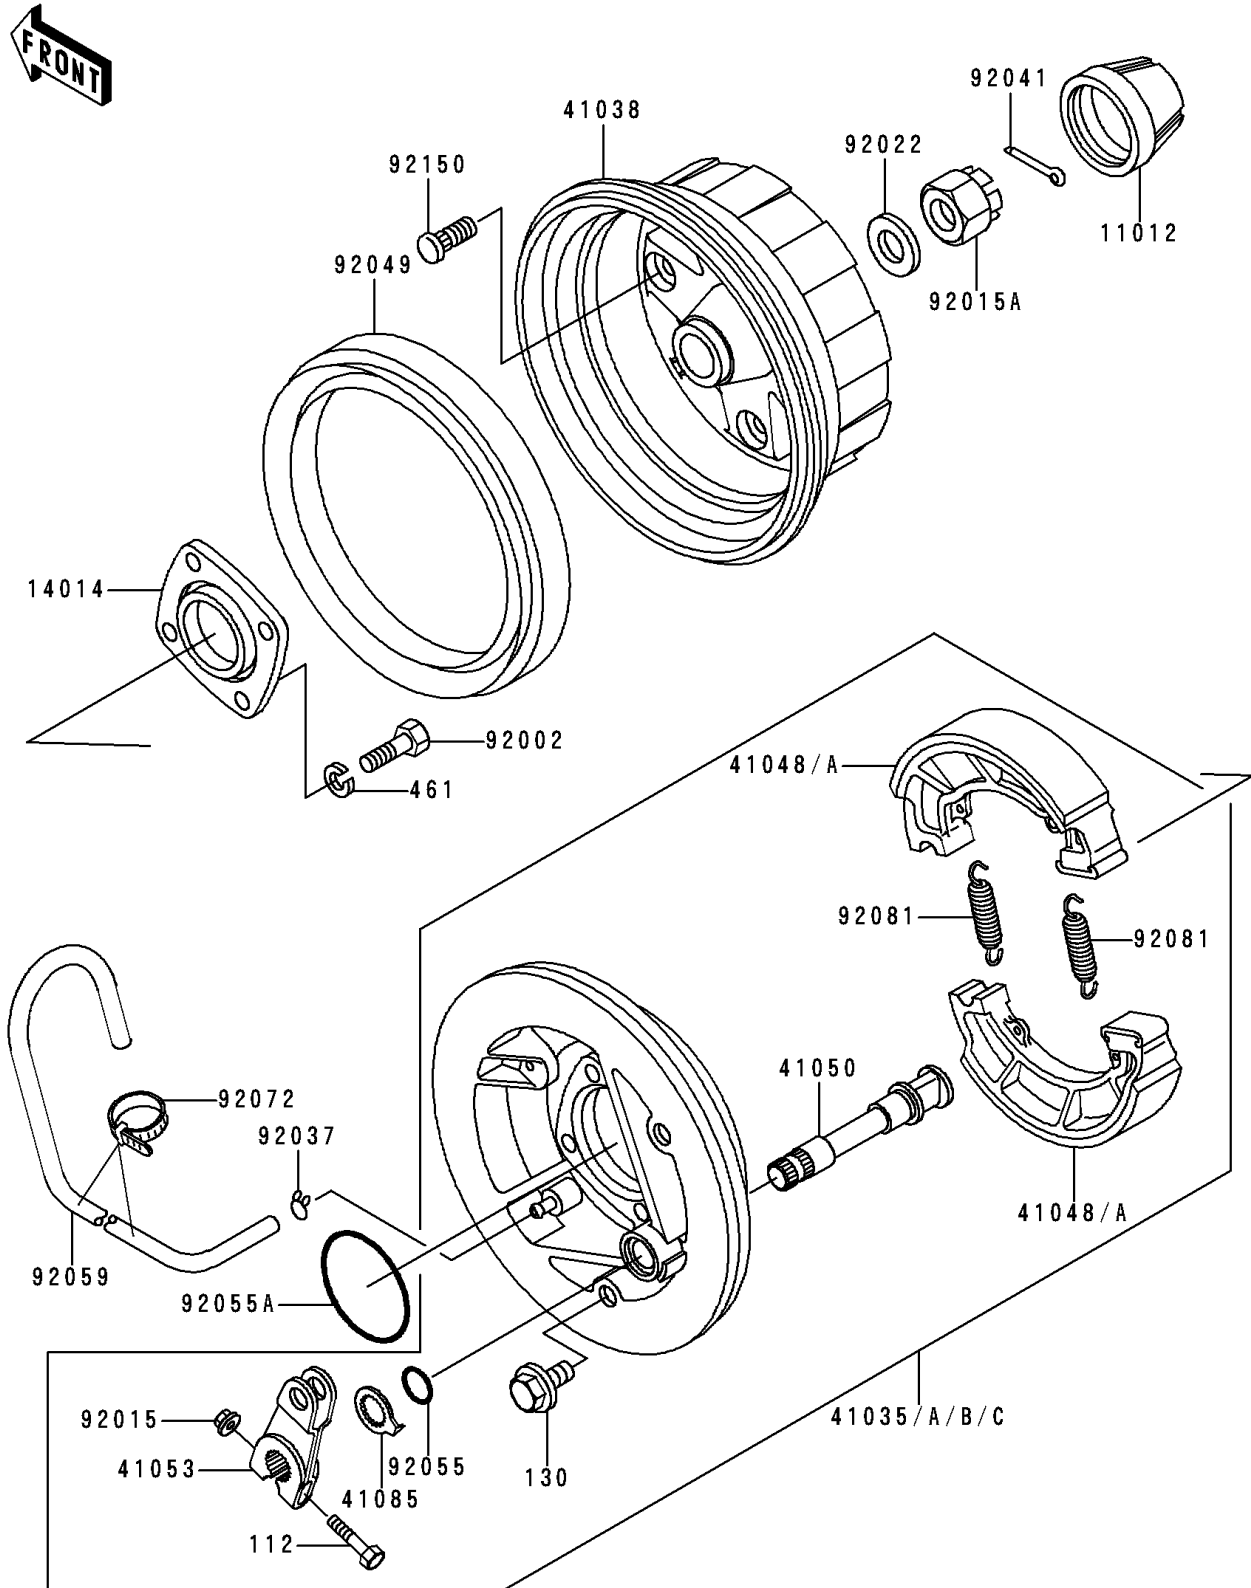

1991 Bayou 300

PARTS DIAGRAM

Rear Hub

F2240

1991 Bayou 300

PARTS LIST

Rear Hub

ITEM NAME

PART NUMBER

QUANTITY
