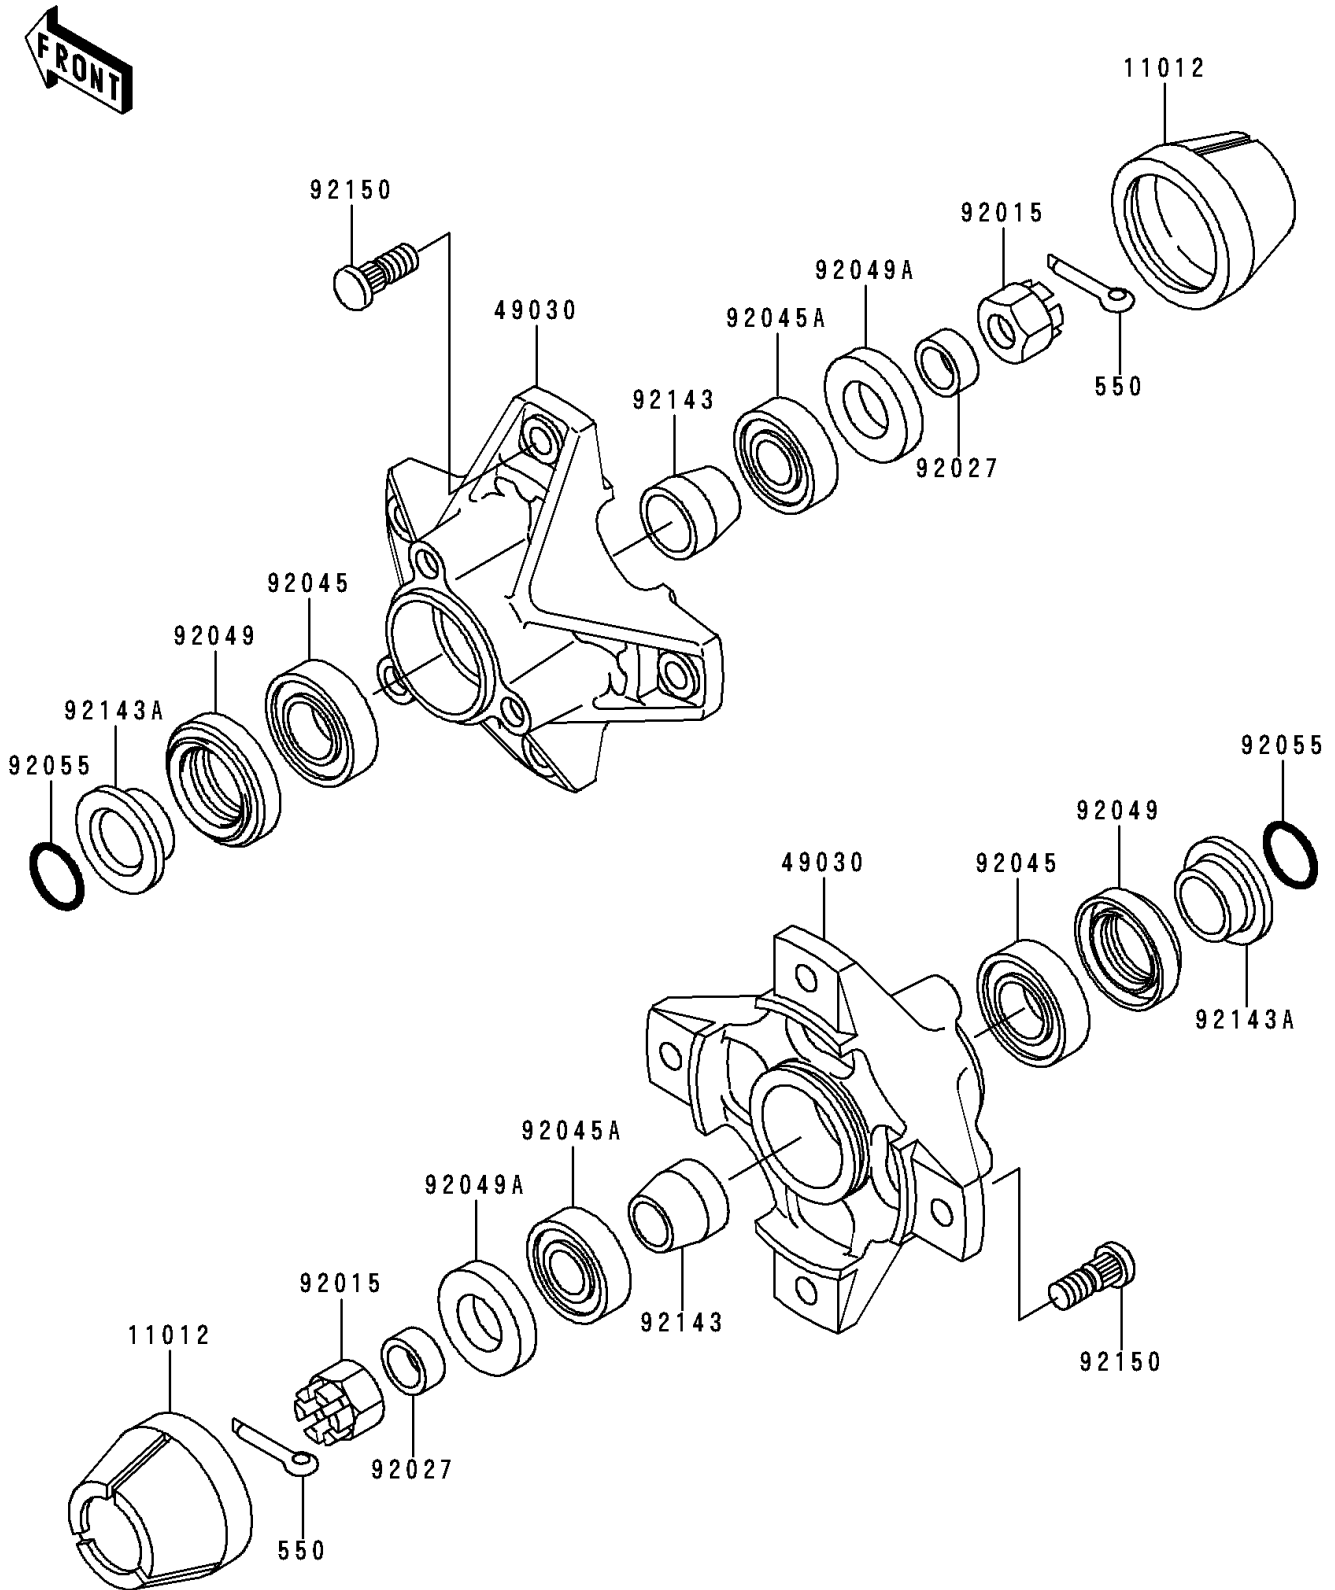

1988 Bayou 300

PARTS DIAGRAM

Front Hub

F2230

1988 Bayou 300

PARTS LIST

Front Hub

ITEM NAME

PART NUMBER

QUANTITY
