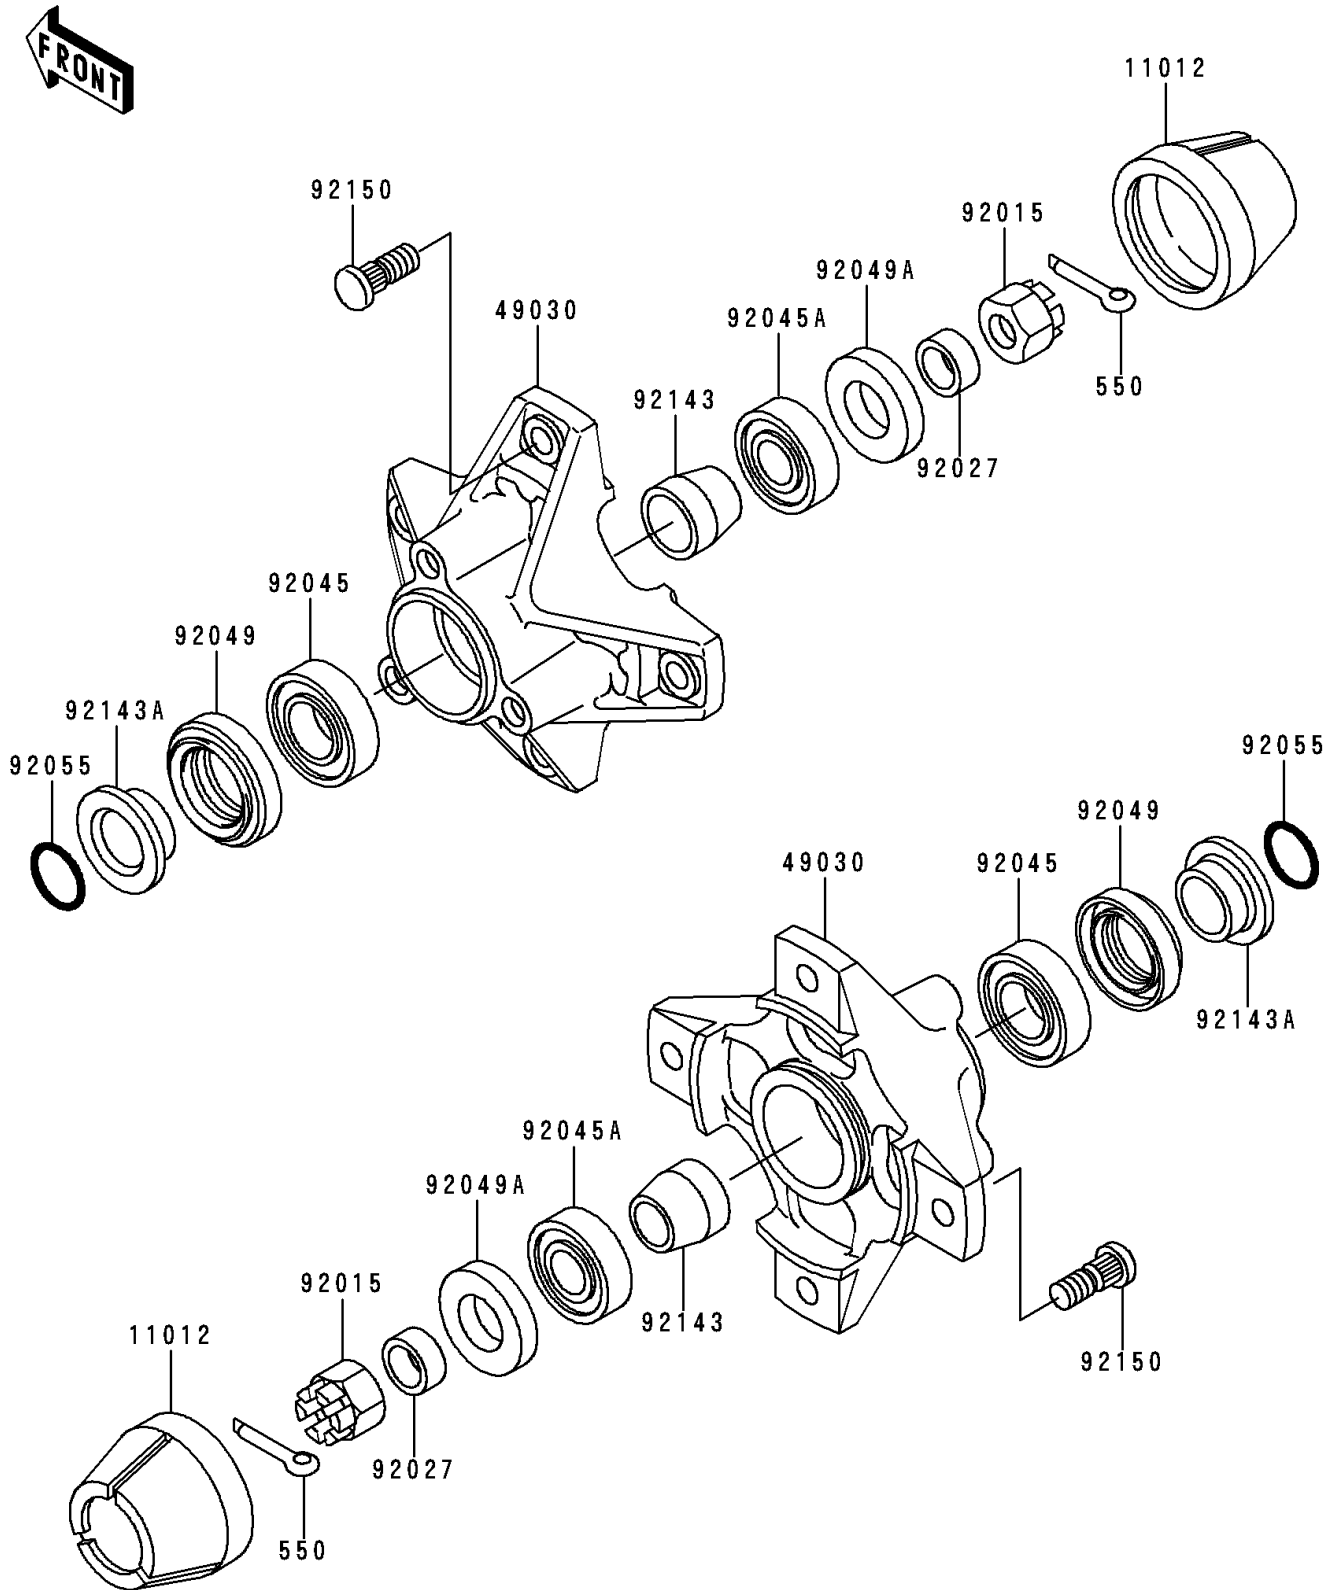

1991 Bayou 300

PARTS DIAGRAM

Front Hub

F2230

1991 Bayou 300

PARTS LIST

Front Hub

ITEM NAME

PART NUMBER

QUANTITY
