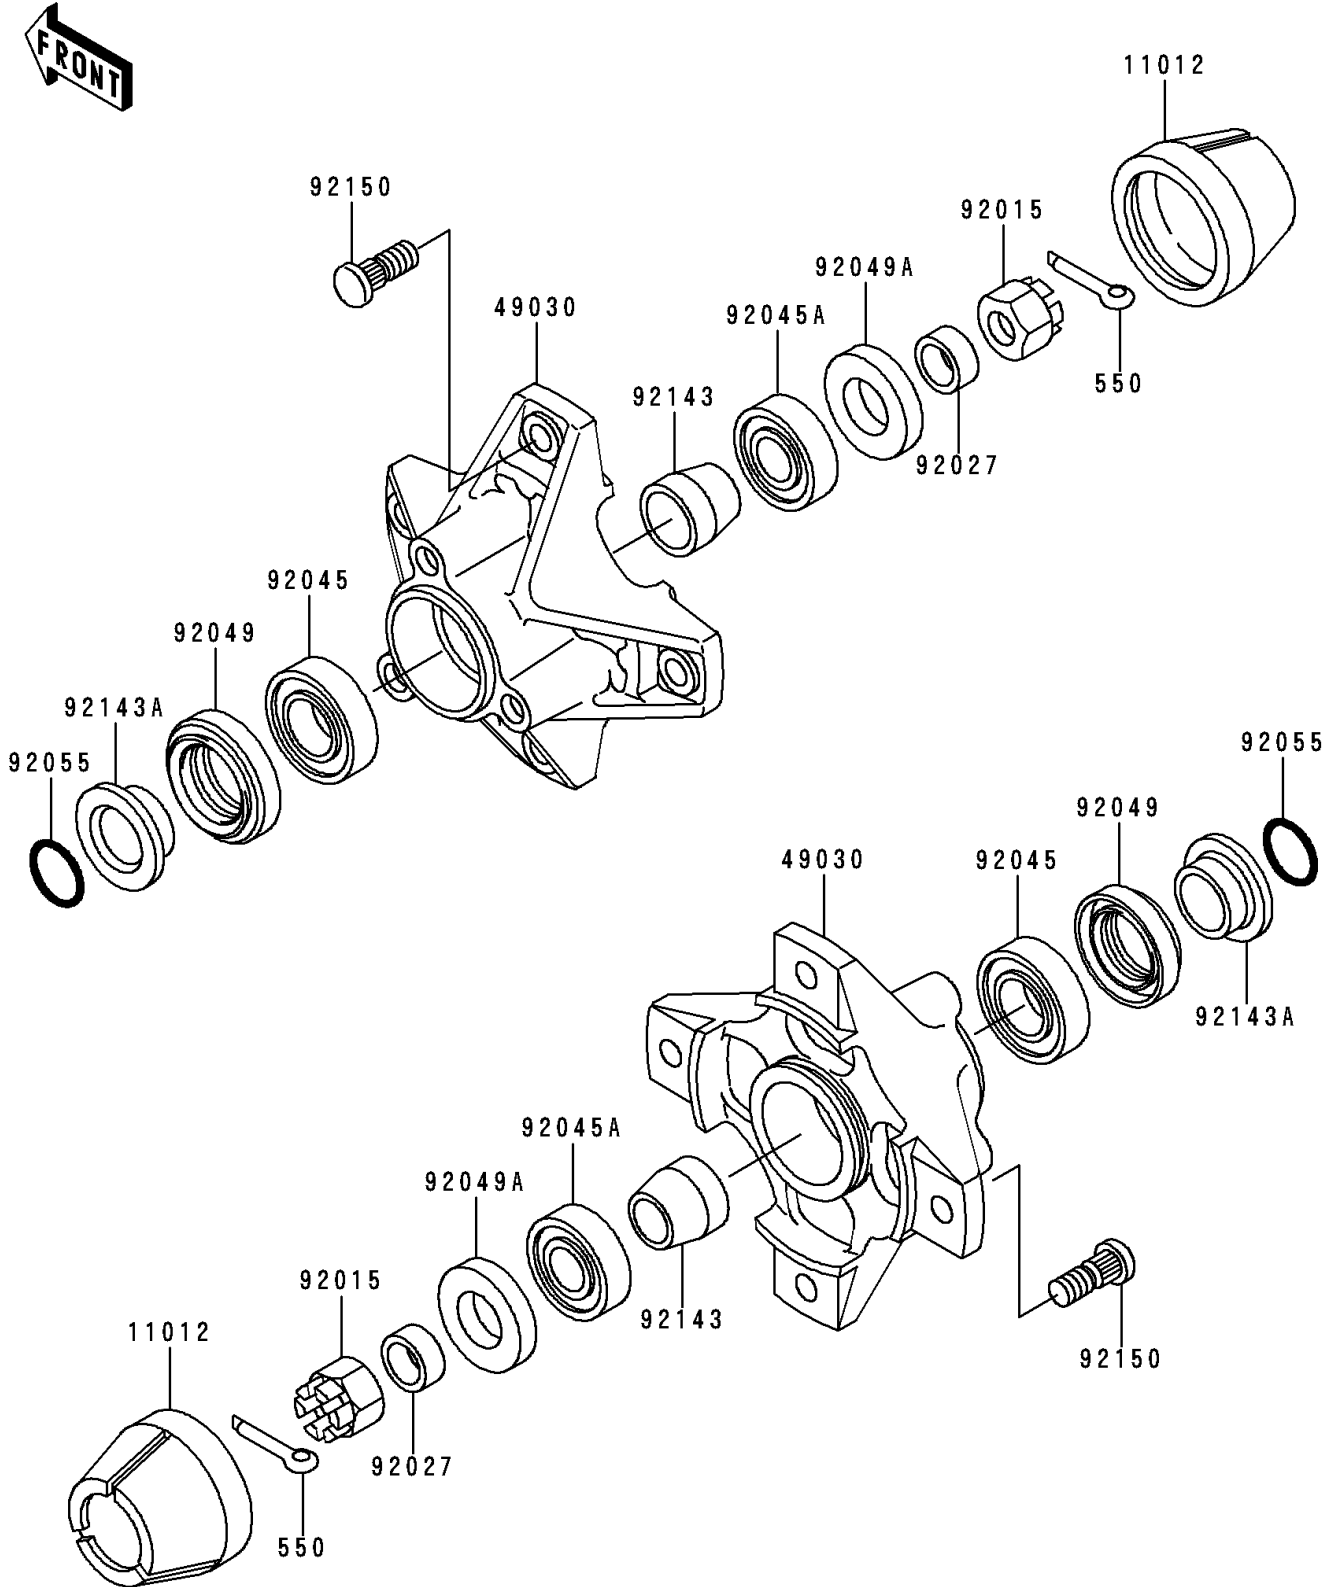

1990 Bayou 300

PARTS DIAGRAM

Front Hub

F2230

1990 Bayou 300

PARTS LIST

Front Hub

ITEM NAME

PART NUMBER

QUANTITY
