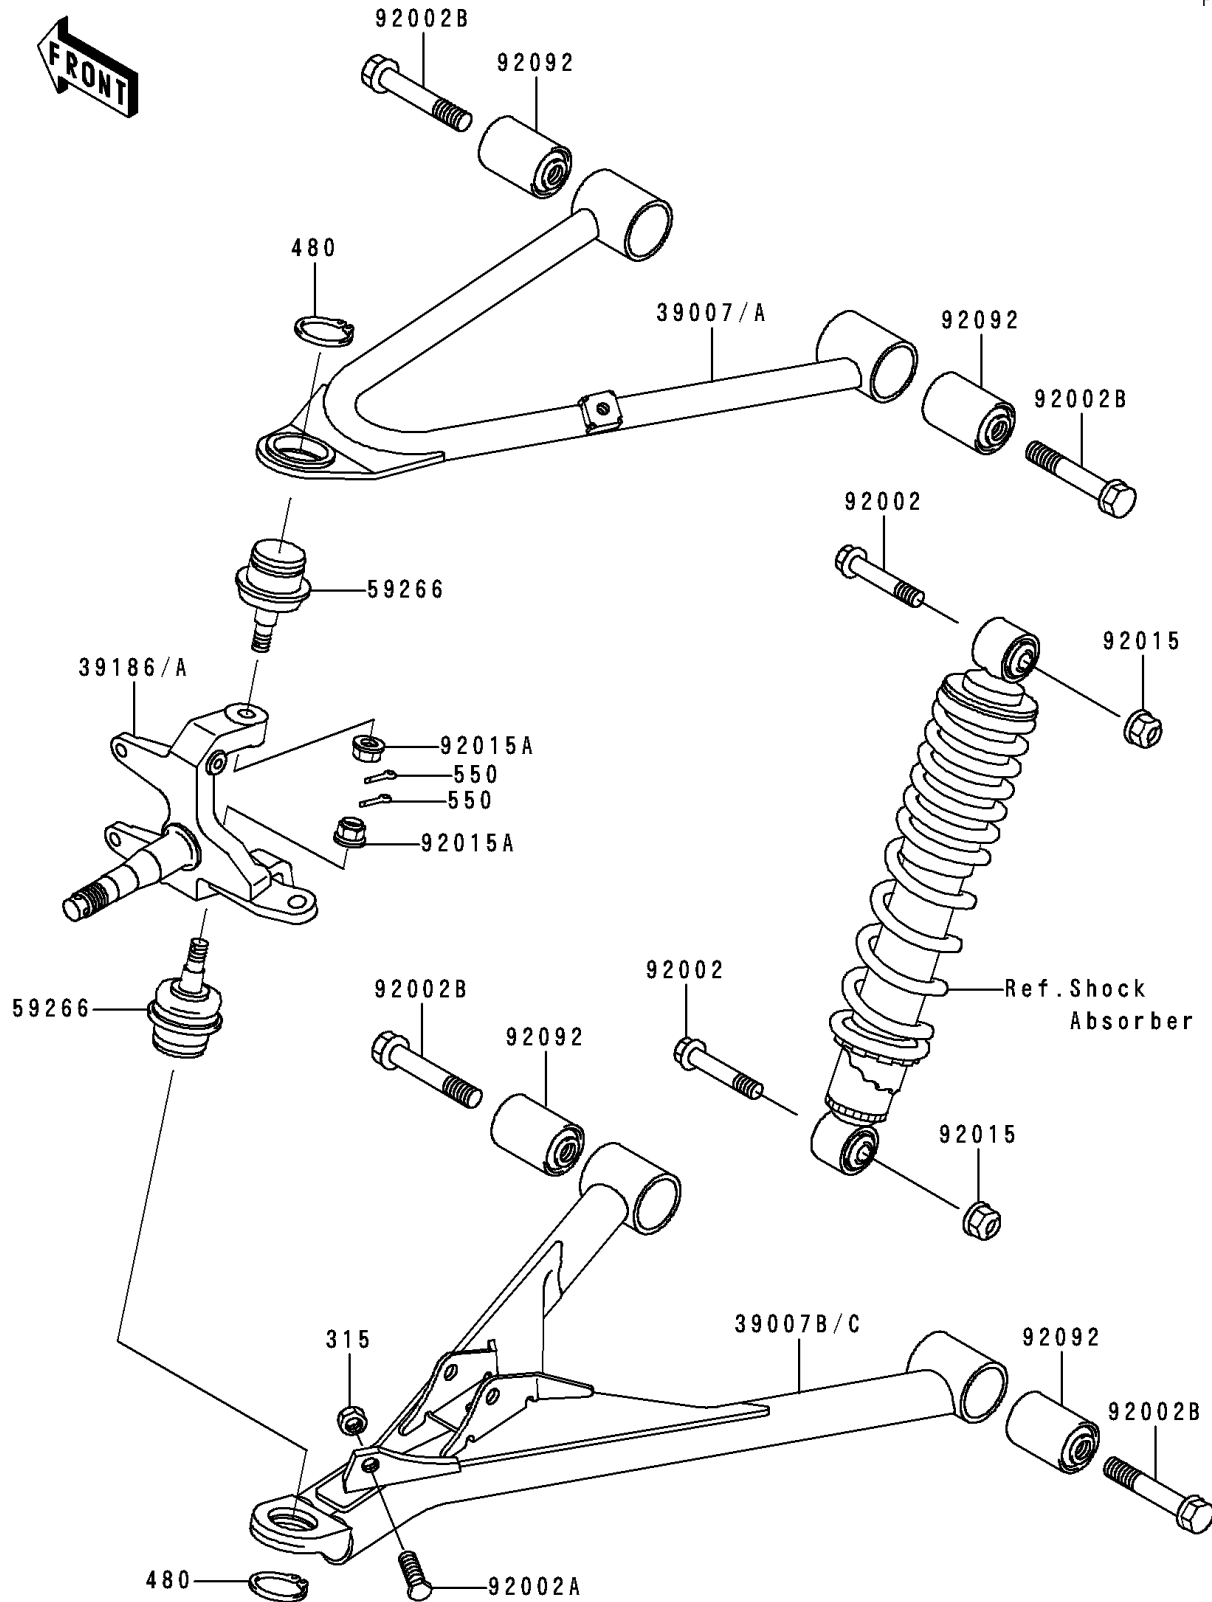

1990 Bayou 300

PARTS DIAGRAM

Front Suspension

F2152

1990 Bayou 300

PARTS LIST

Front Suspension

ITEM NAME

PART NUMBER

QUANTITY
