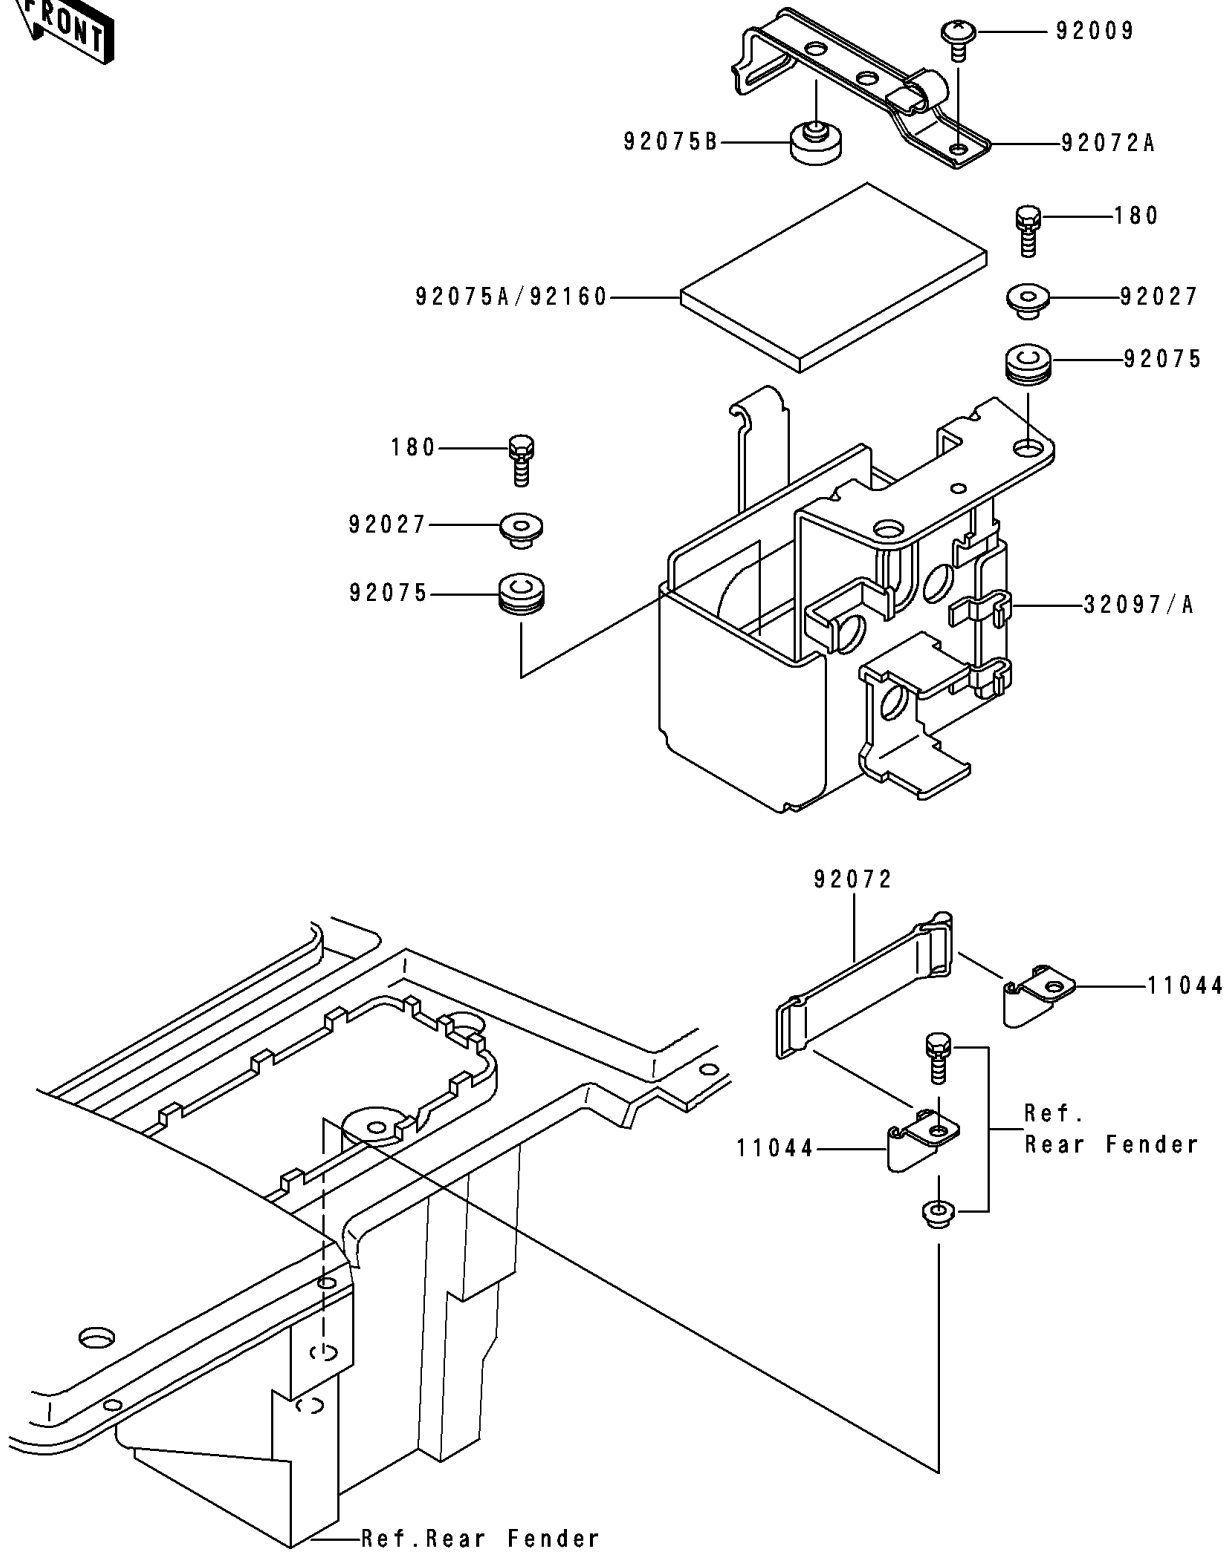

1988 Bayou 300

PARTS DIAGRAM

Battery Case

F2132

1988 Bayou 300

PARTS LIST

Battery Case

ITEM NAME

PART NUMBER

QUANTITY
