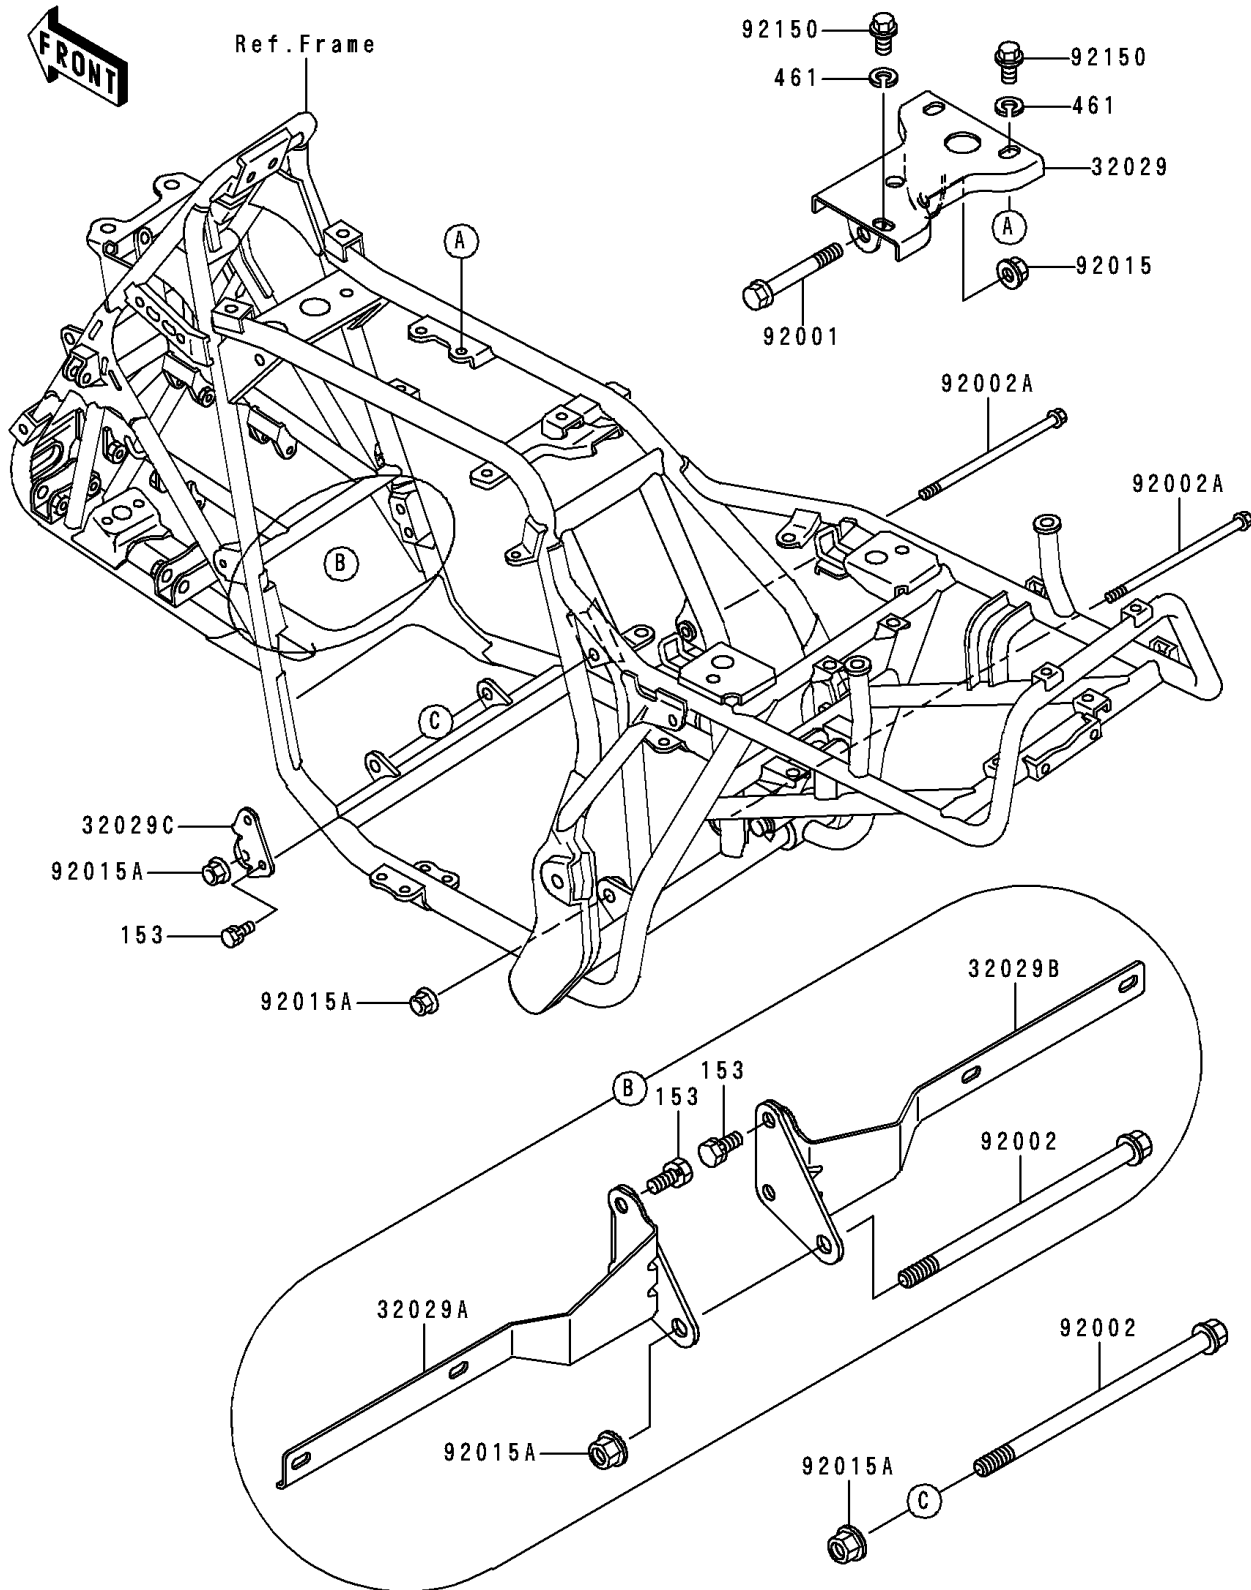

1988 Bayou 300

PARTS DIAGRAM

Frame Fitting

F2131

1988 Bayou 300

PARTS LIST

Frame Fitting

ITEM NAME

PART NUMBER

QUANTITY
