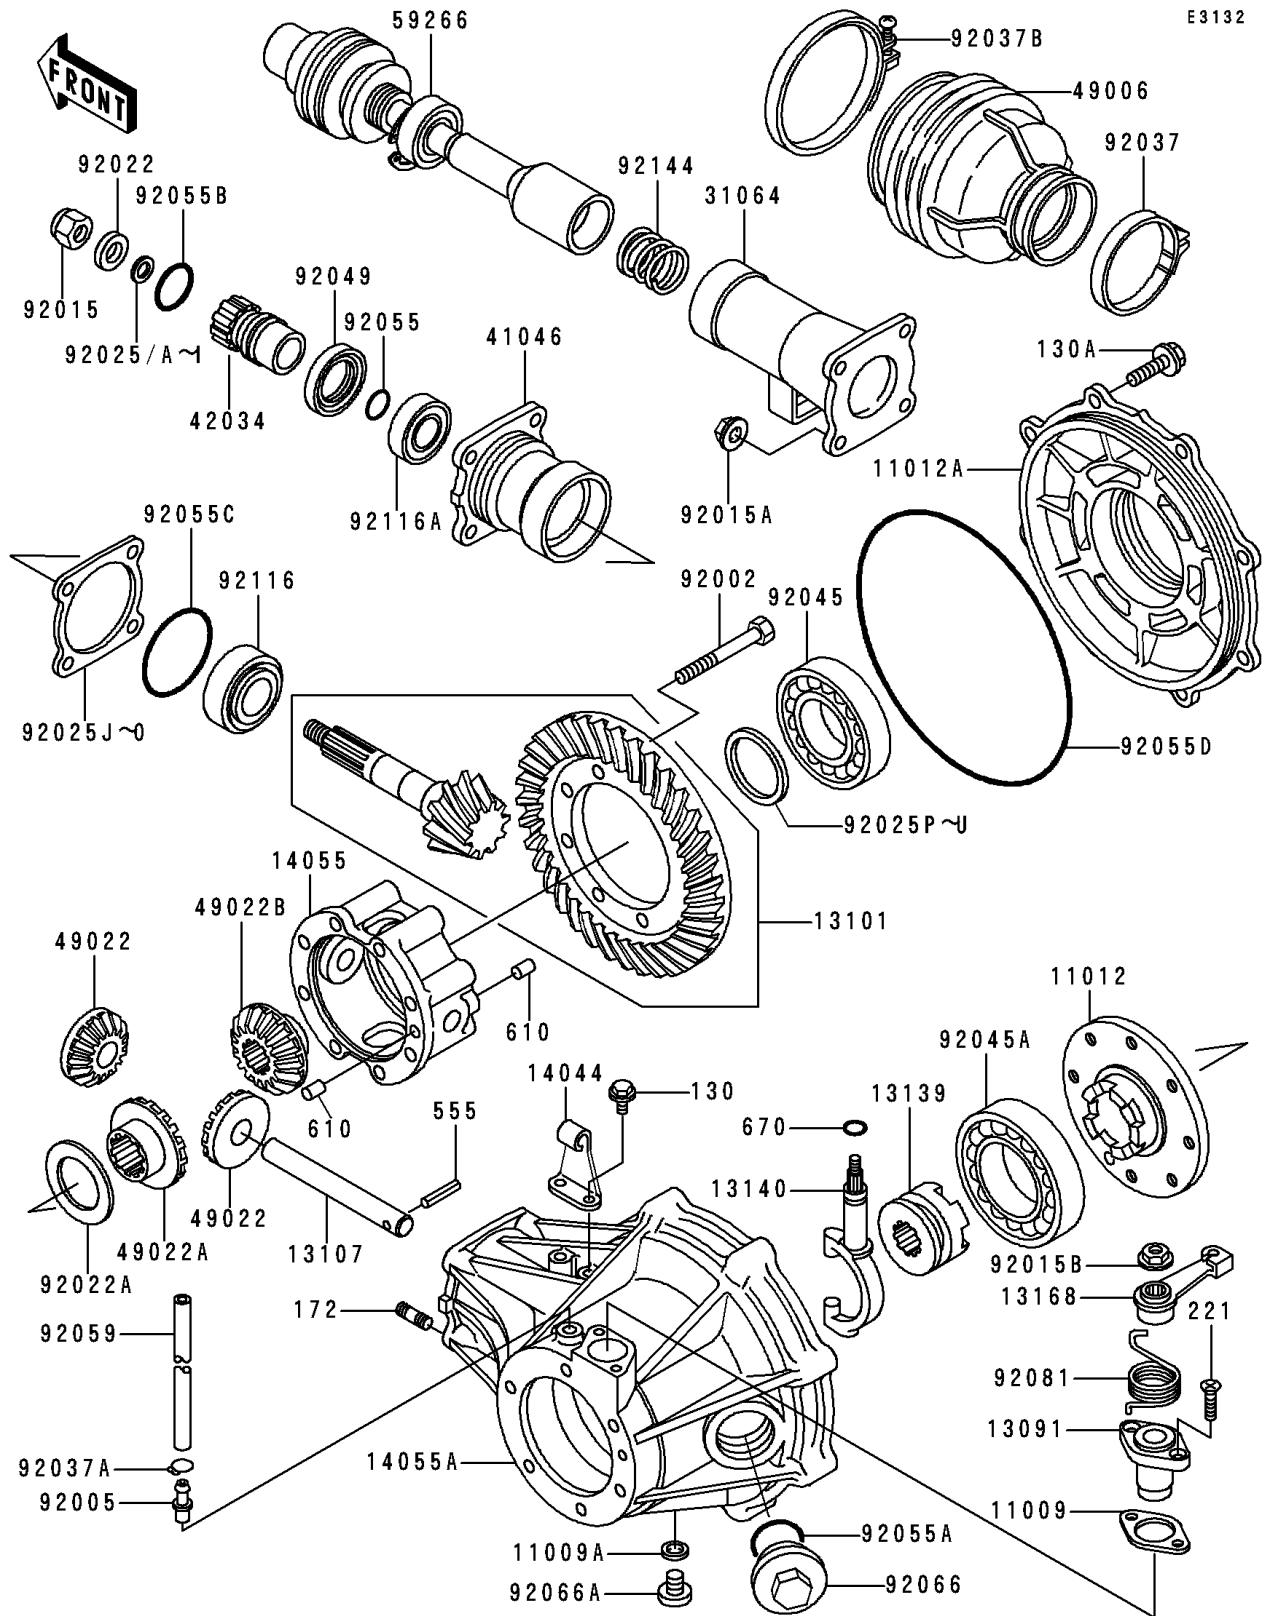

1988 Bayou 300

PARTS DIAGRAM

Drive Shaft/Final Gear

1988 Bayou 300

PARTS LIST

Drive Shaft/Final Gear

ITEM NAME

PART NUMBER

QUANTITY
