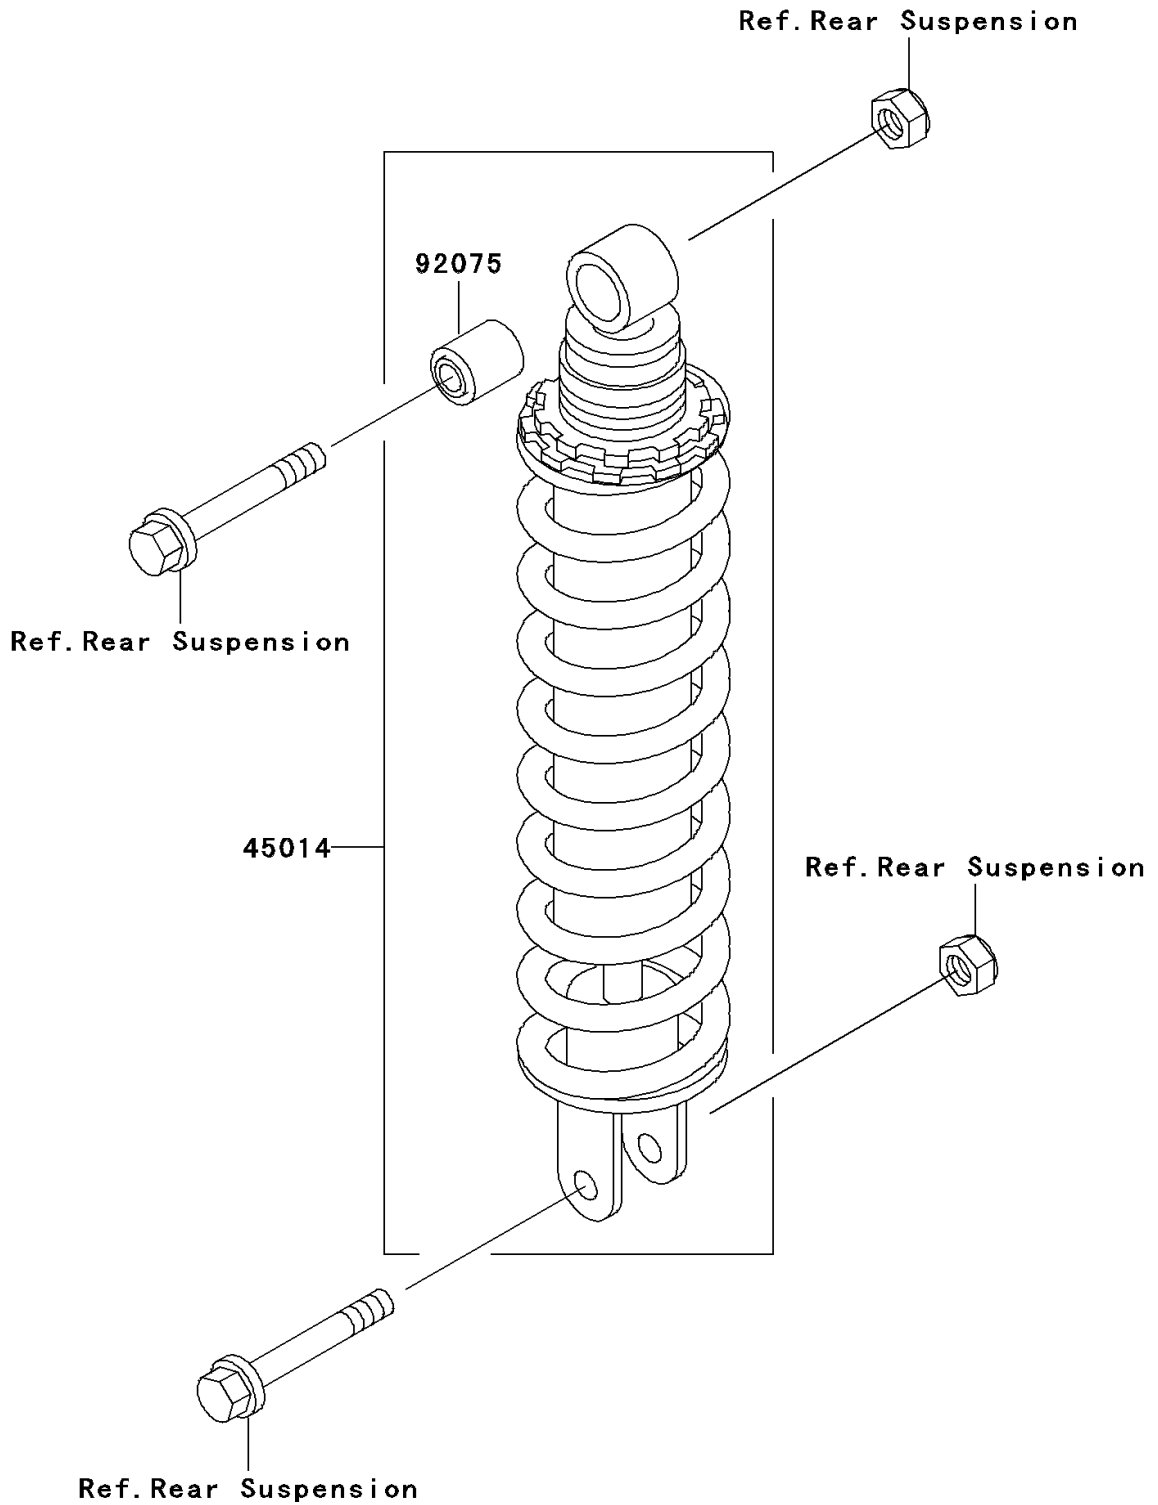

2009 Ninja[®] 500R

PARTS DIAGRAM

Shock Absorber(s)

F2280

2009 Ninja® 500R

PARTS LIST

Shock Absorber(s)

ITEM NAME

PART NUMBER

QUANTITY
