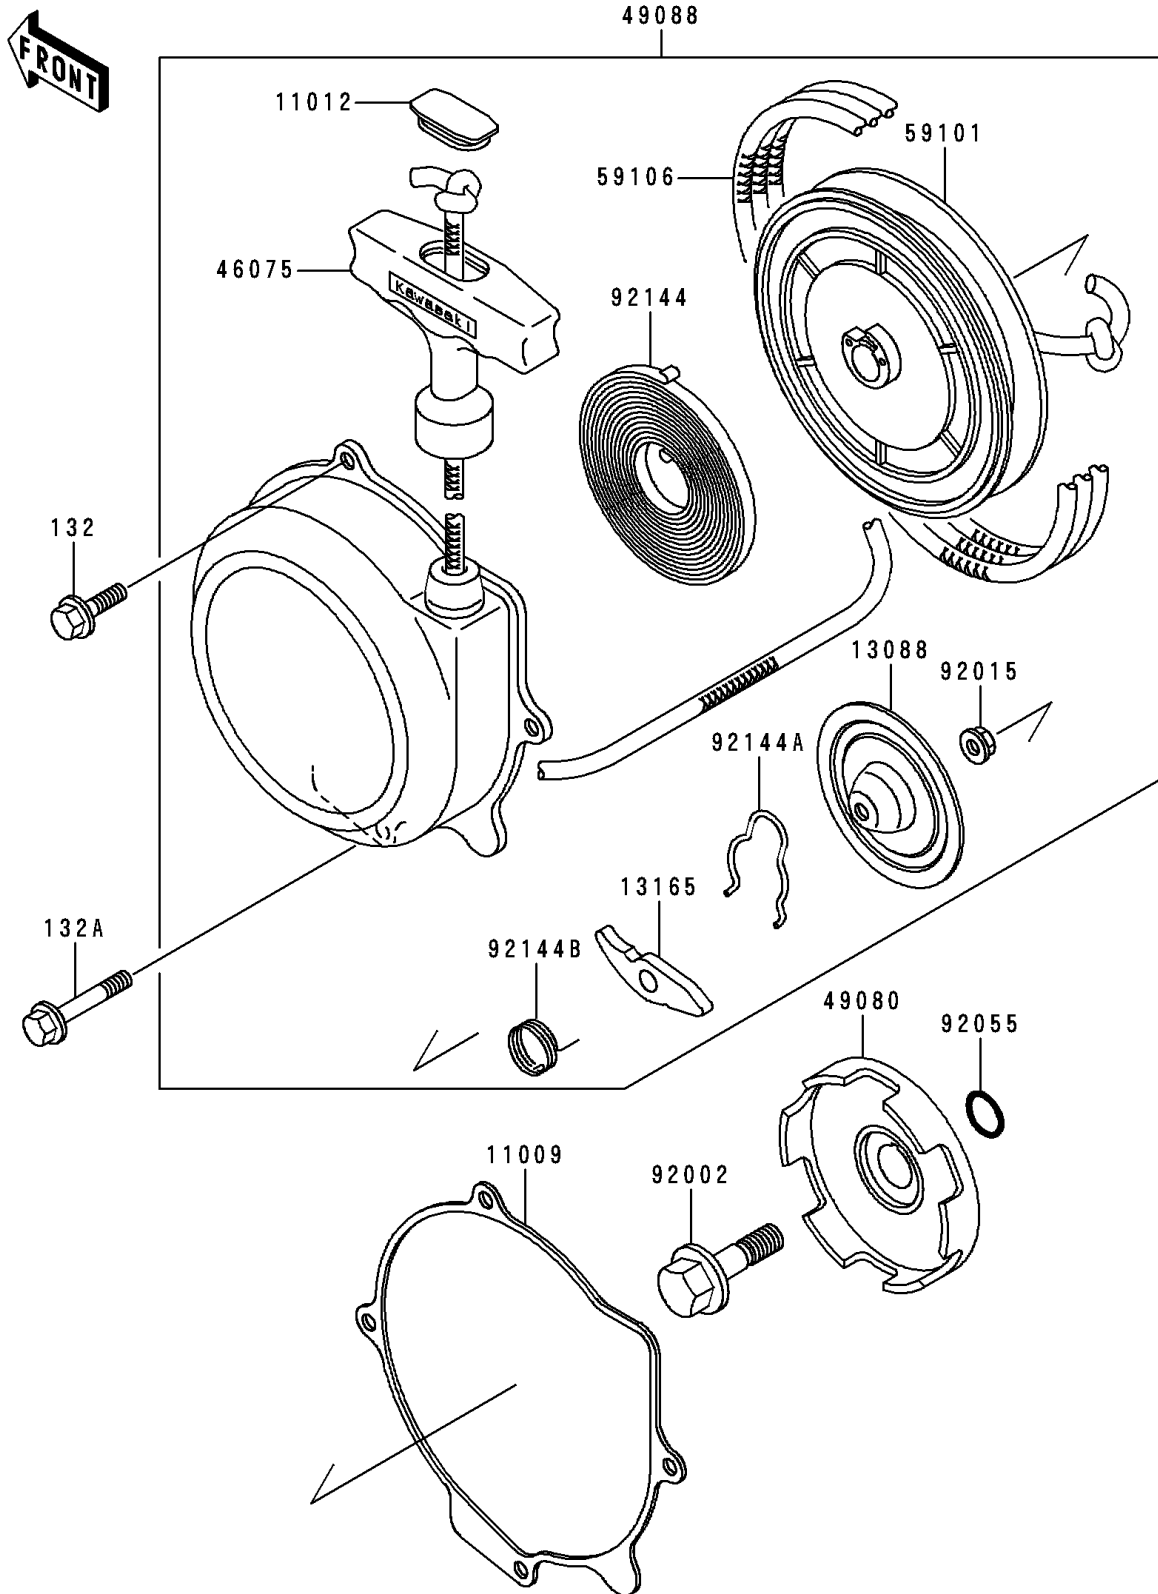

1991 Bayou 300

PARTS DIAGRAM

Recoil Starter

E3040

1991 Bayou 300

PARTS LIST

Recoil Starter

ITEM NAME

PART NUMBER

QUANTITY
