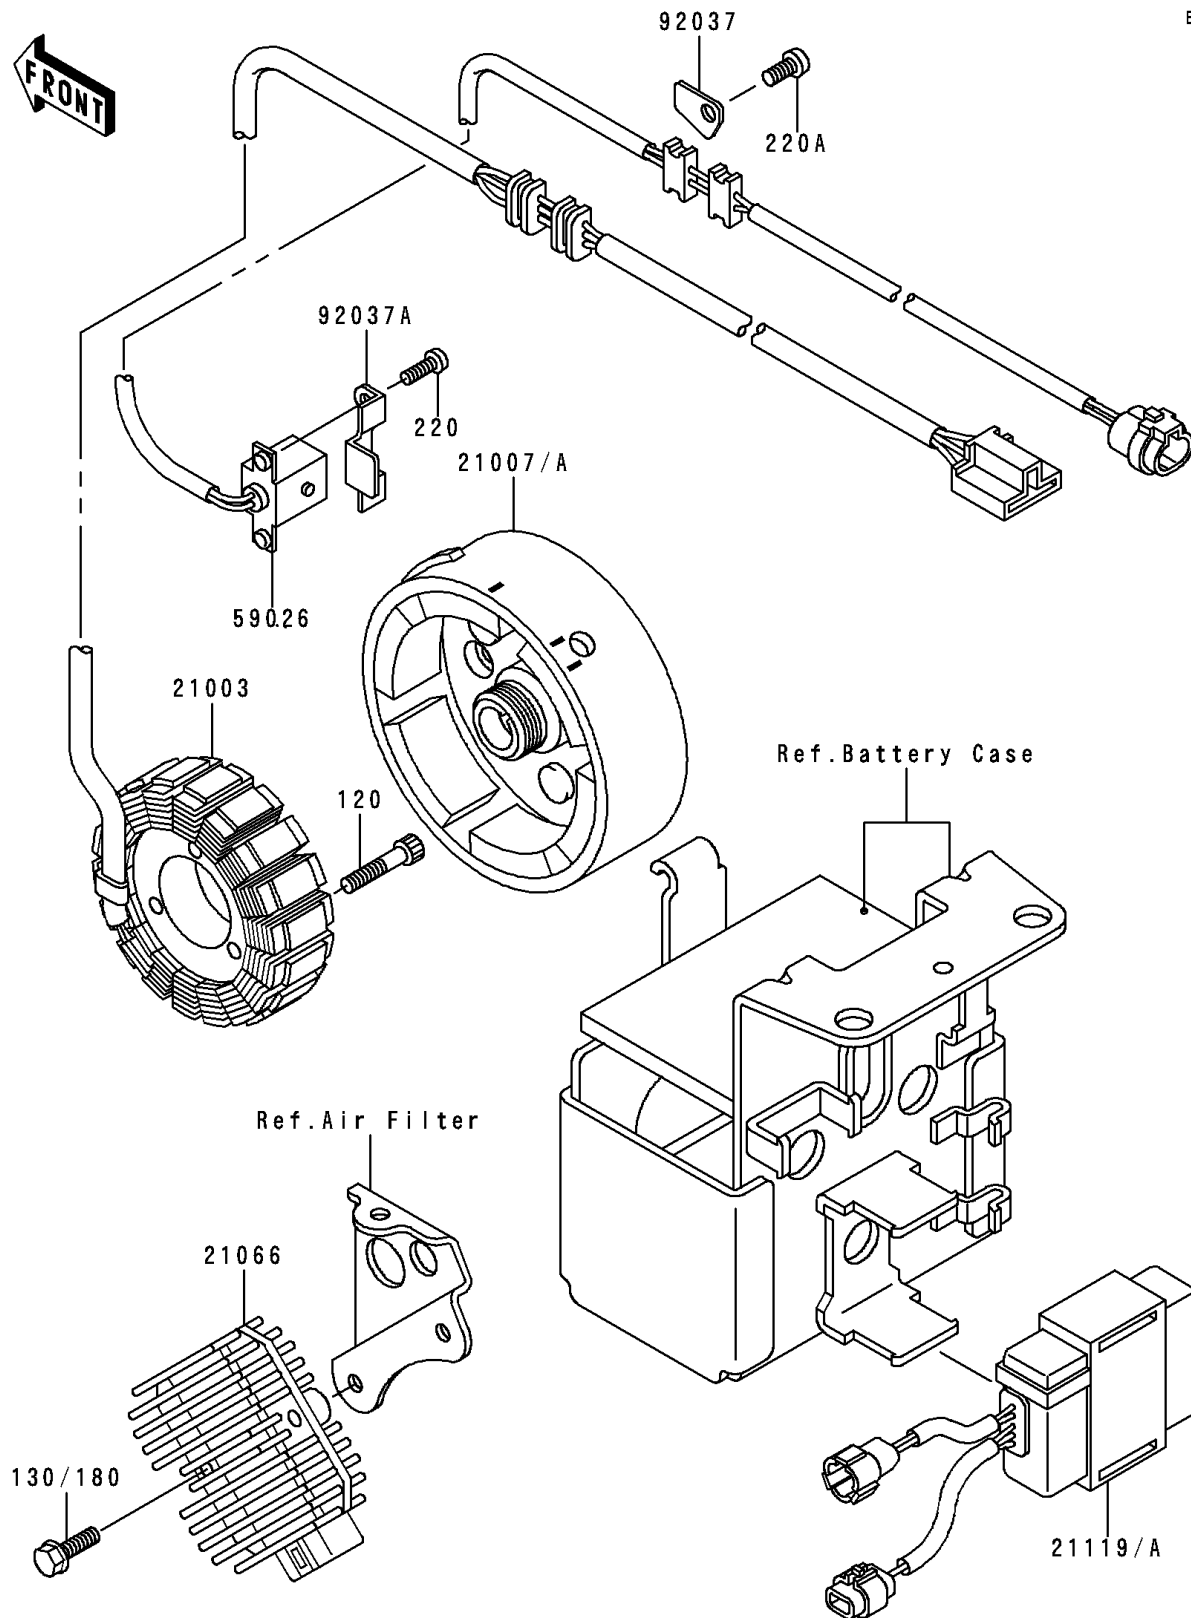

1991 Bayou 300

PARTS DIAGRAM

Generator

E1810

1991 Bayou 300

PARTS LIST

Generator

ITEM NAME	PART NUMBER	QUANTITY
BOLT-SOCKET,6X30 (Ref # 120)	120P0630	3
BOLT-UPSET-WS (Ref # 180)	180D0620	2
SCREW-PAN-CROS (Ref # 220)	220B0514	2
SCREW-PAN-CROS,6X12 (Ref # 220A)	220B0612	1
STATOR (Ref # 21003)	21003-1173	1
ROTOR (Ref # 21007A)	21007-1179	1
REGULATOR-VOLTAGE (Ref # 21066)	21066-1055	1
IGNITER (Ref # 21119A)	21119-1302	1
COIL-PULSING (Ref # 59026)	59026-1092	1
CLAMP,WIRING HARNESS (Ref # 92037)	92037-1656	1
CLAMP (Ref # 92037A)	92037-1987	1