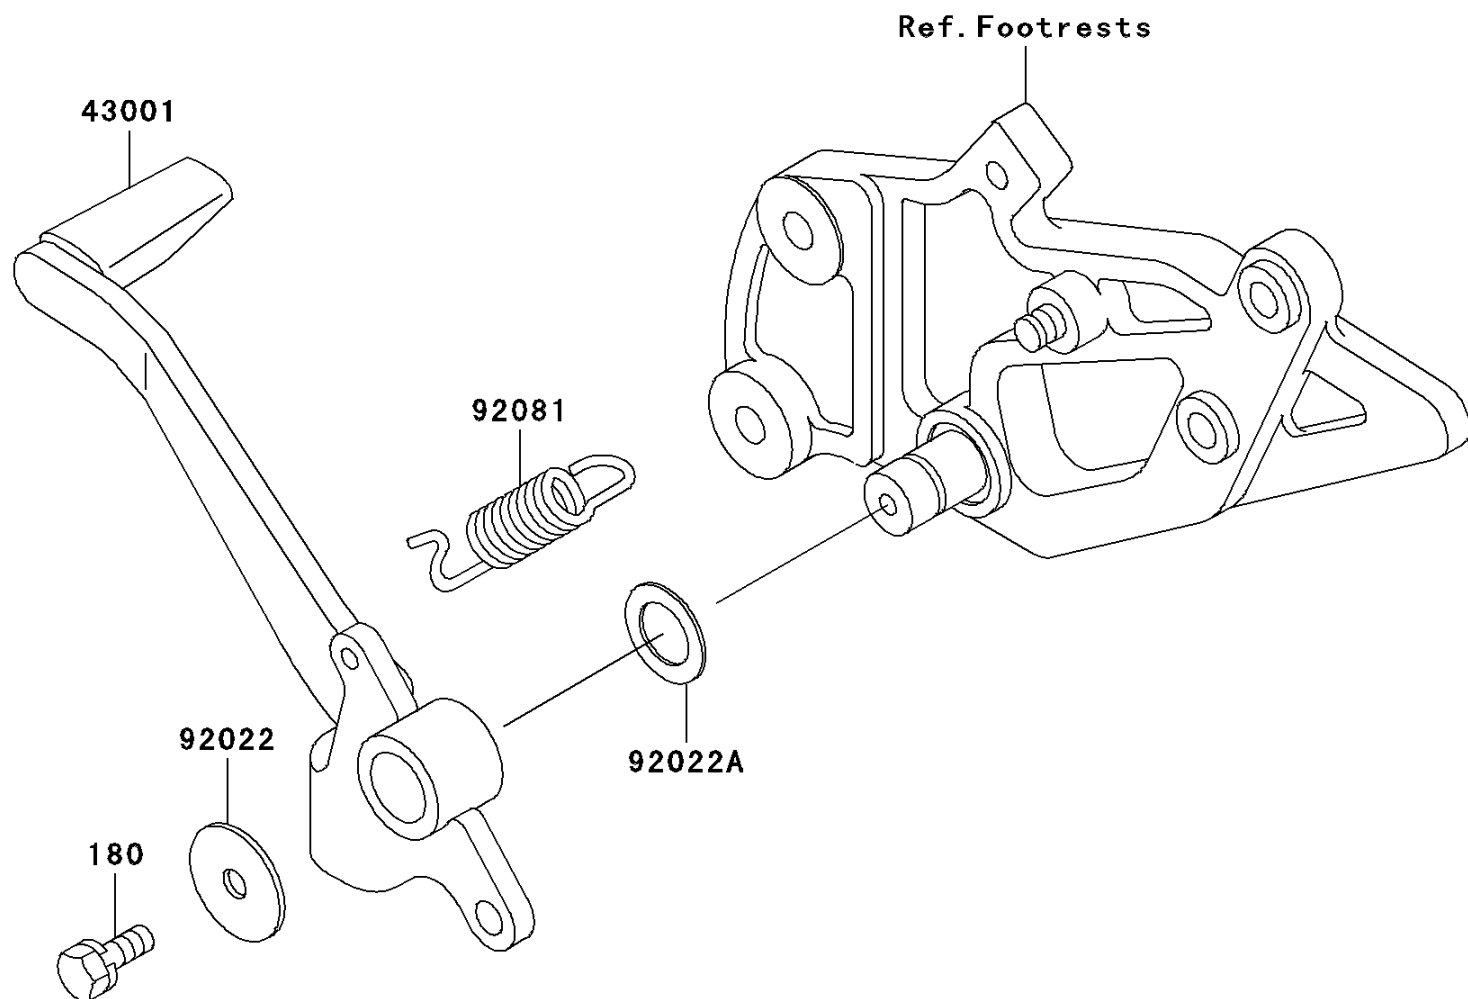

2007 Ninja® 500R

PARTS DIAGRAM

Brake Pedal/Torque Link

Kawasaki

Let the Good Times Roll®

F2260

2007 Ninja® 500R

PARTS LIST

Brake Pedal/Torque Link

ITEM NAME

PART NUMBER

QUANTITY
