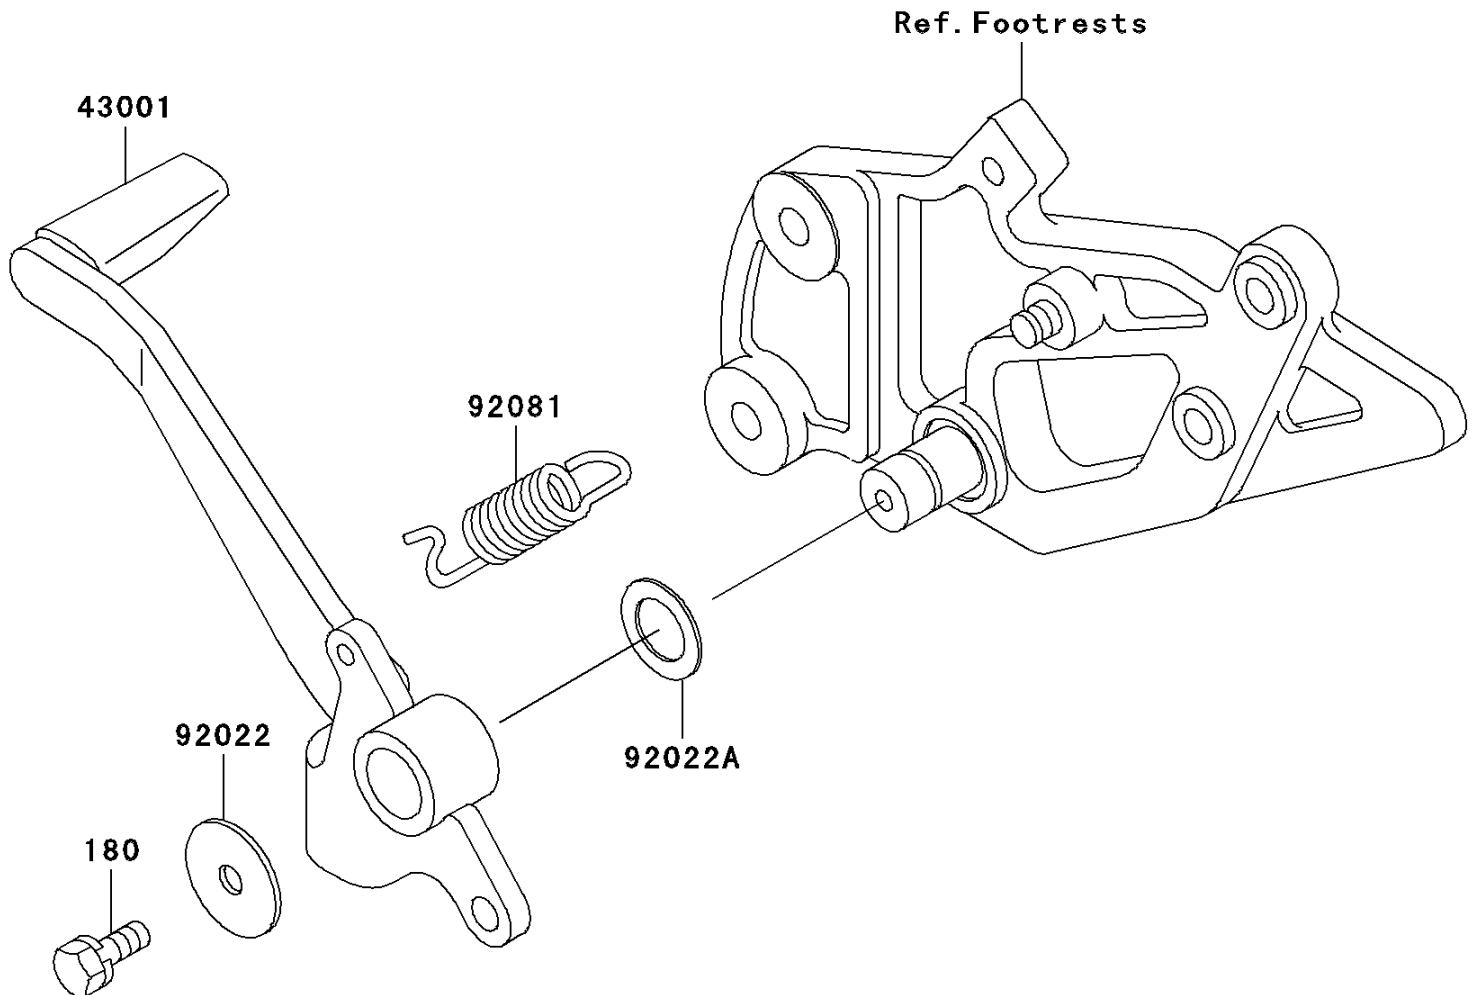

2008 Ninja® 500R

PARTS DIAGRAM

Brake Pedal/Torque Link

F2260

2008 Ninja[®] 500R

PARTS LIST

Brake Pedal/Torque Link

ITEM NAME

PART NUMBER

QUANTITY
