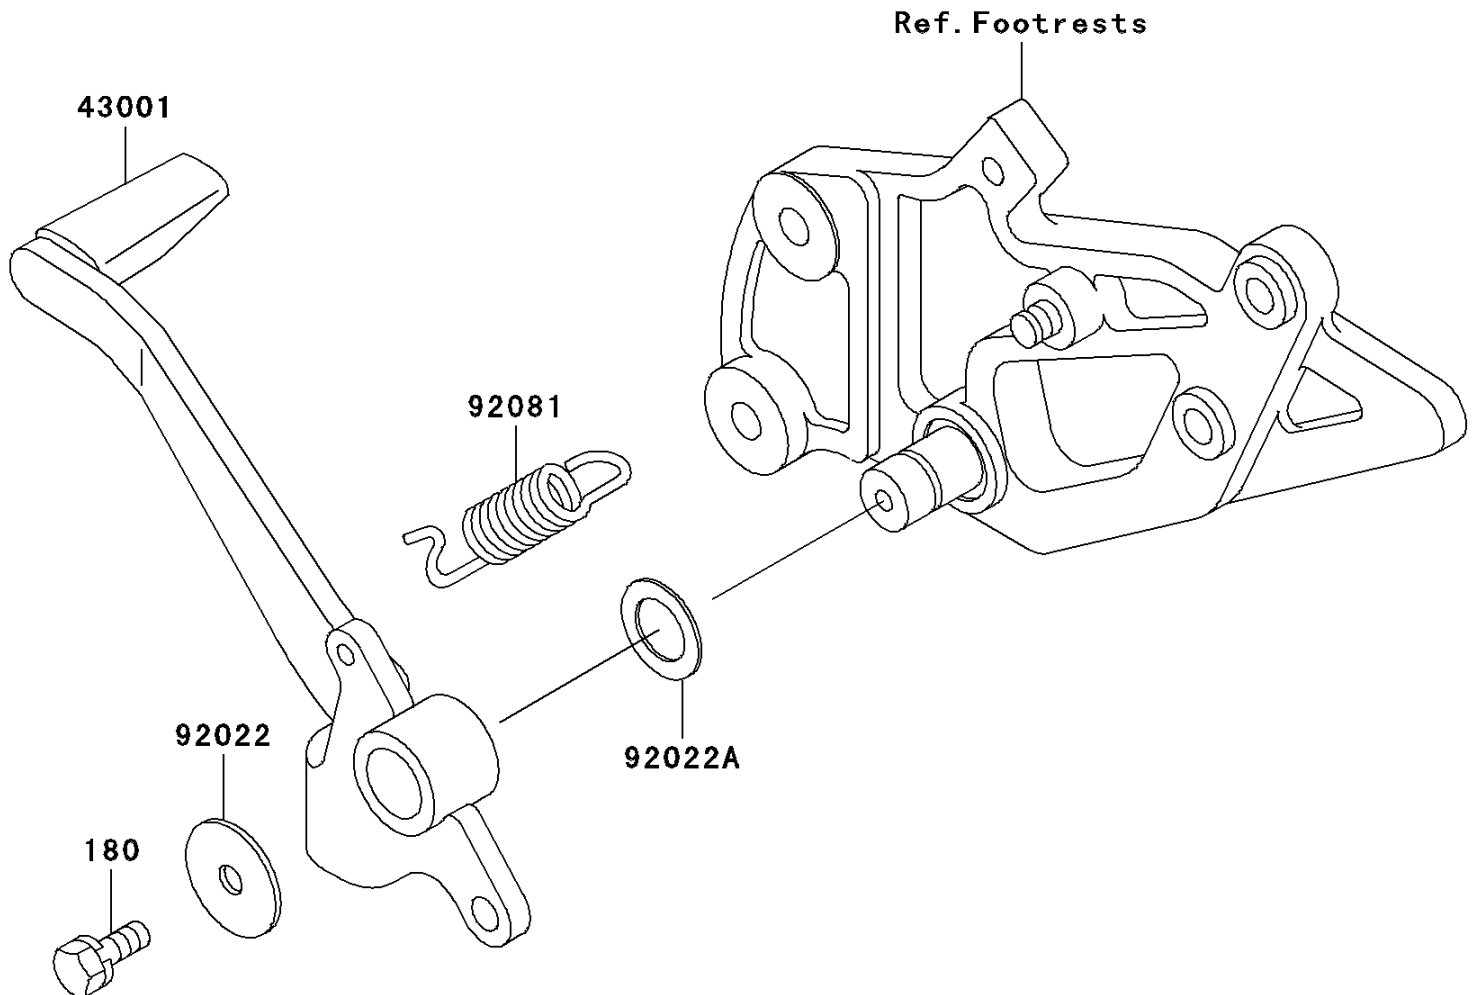

2006 Ninja® 500R

PARTS DIAGRAM

Brake Pedal/Torque Link

F2260

2006 Ninja® 500R

PARTS LIST

Brake Pedal/Torque Link

ITEM NAME

PART NUMBER

QUANTITY
