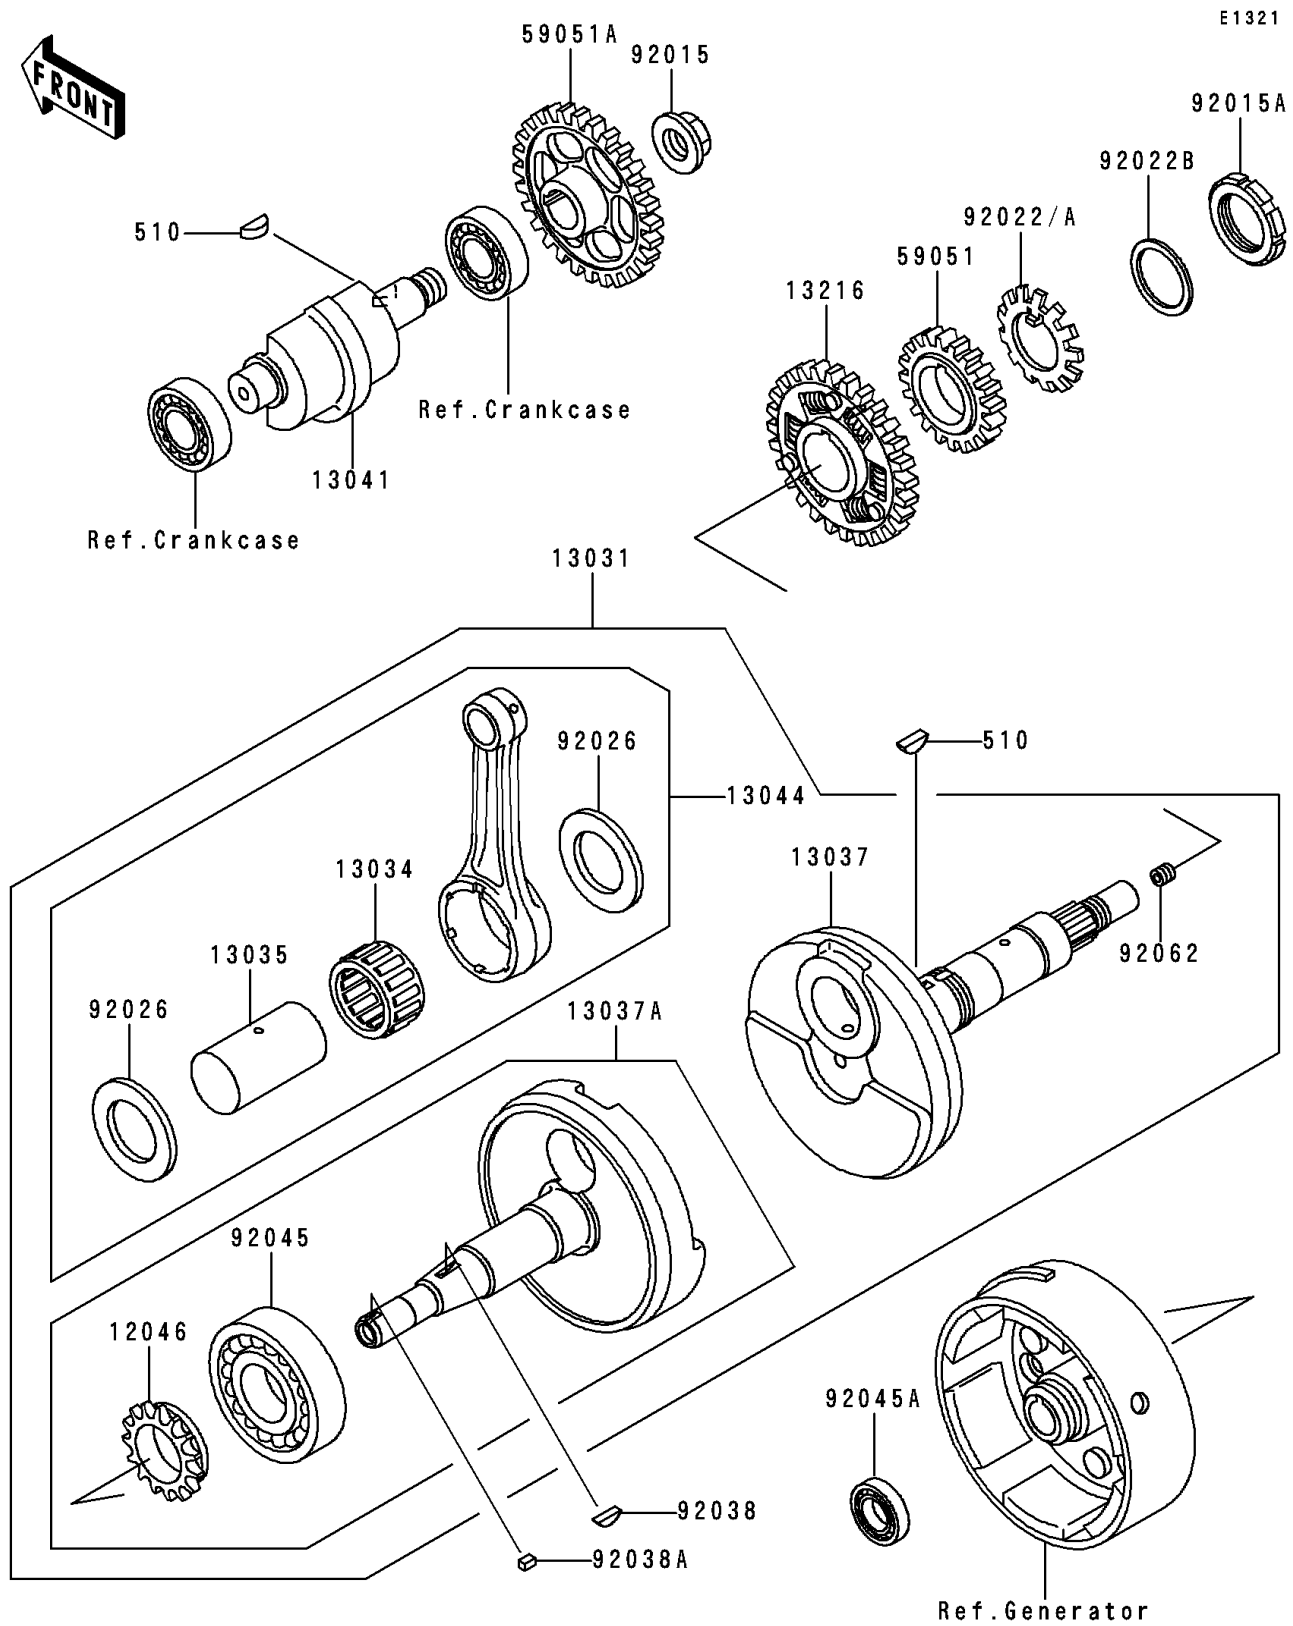

1988 Bayou 300

PARTS DIAGRAM

Crankshaft

1988 Bayou 300

PARTS LIST

Crankshaft

ITEM NAME

PART NUMBER

QUANTITY
