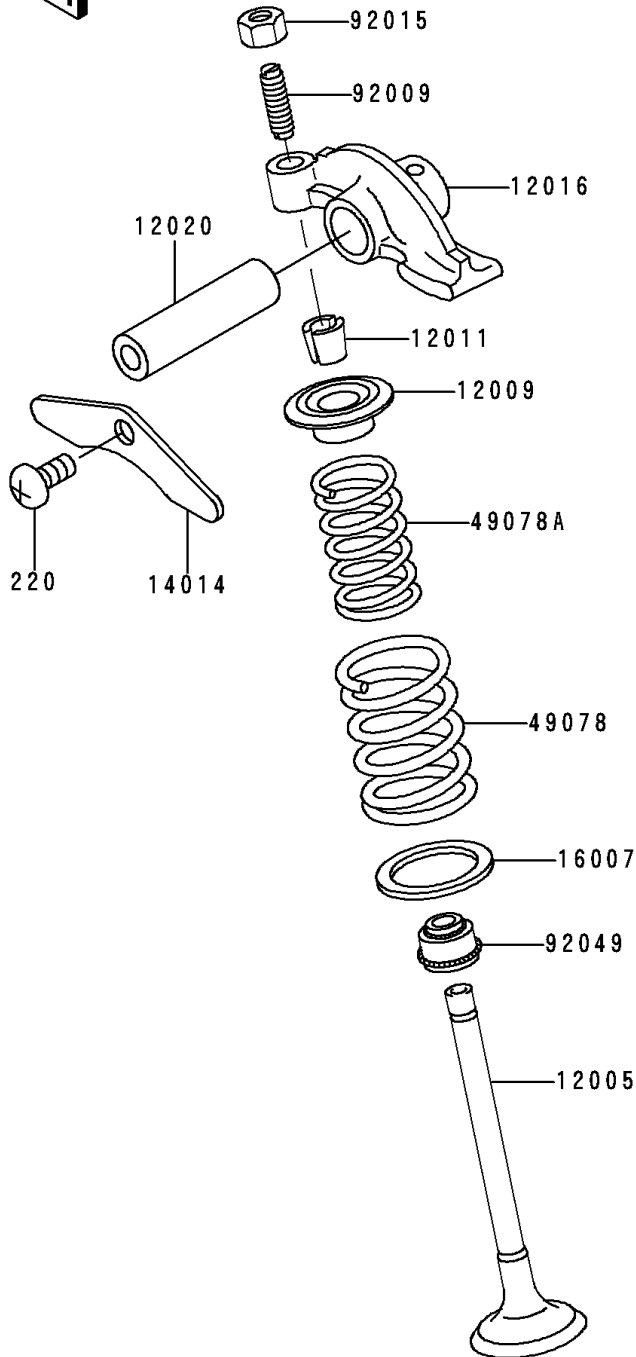

1990 Bayou 300

PARTS DIAGRAM

Valve

E1210

1990 Bayou 300

PARTS LIST

Valve

ITEM NAME

PART NUMBER

QUANTITY
