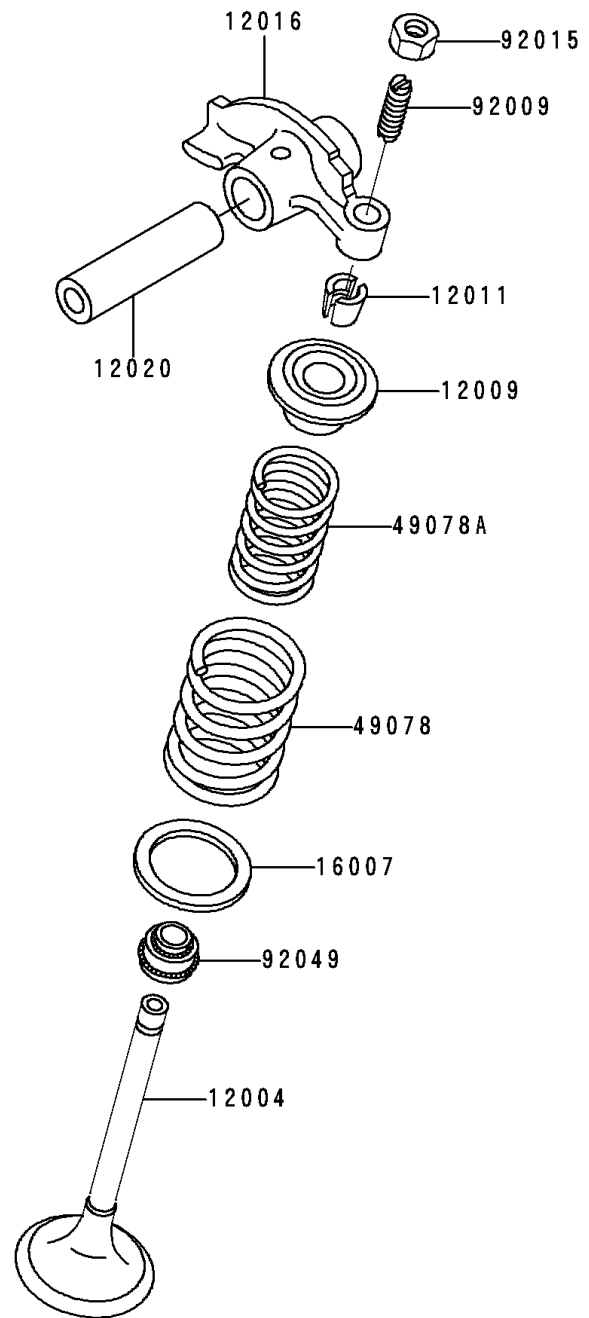

1990 Bayou 300

PARTS DIAGRAM

Valve

E1210

1990 Bayou 300

PARTS LIST

Valve

ITEM NAME

PART NUMBER

QUANTITY
