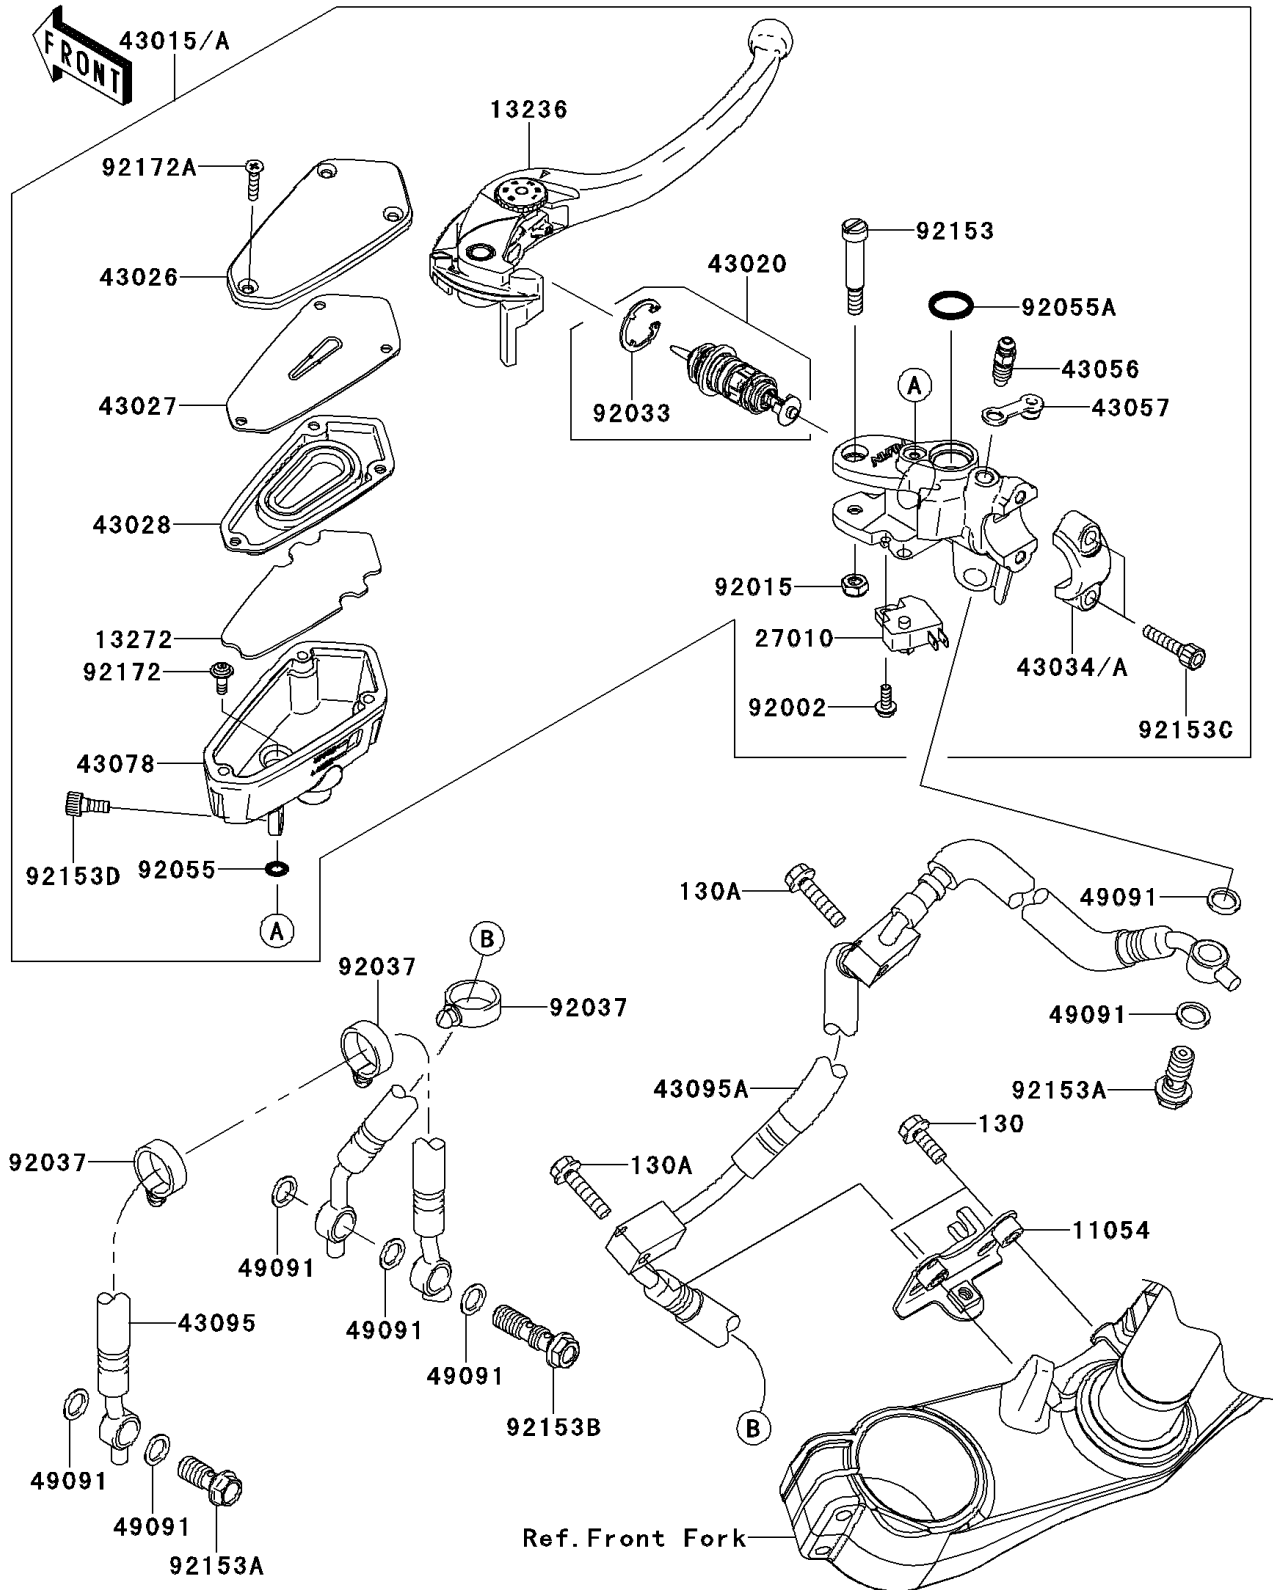

## PARTS DIAGRAM

### Front Master Cylinder

F2291

## PARTS LIST

### Front Master Cylinder

**ITEM NAME**

**PART NUMBER**

**QUANTITY**

---