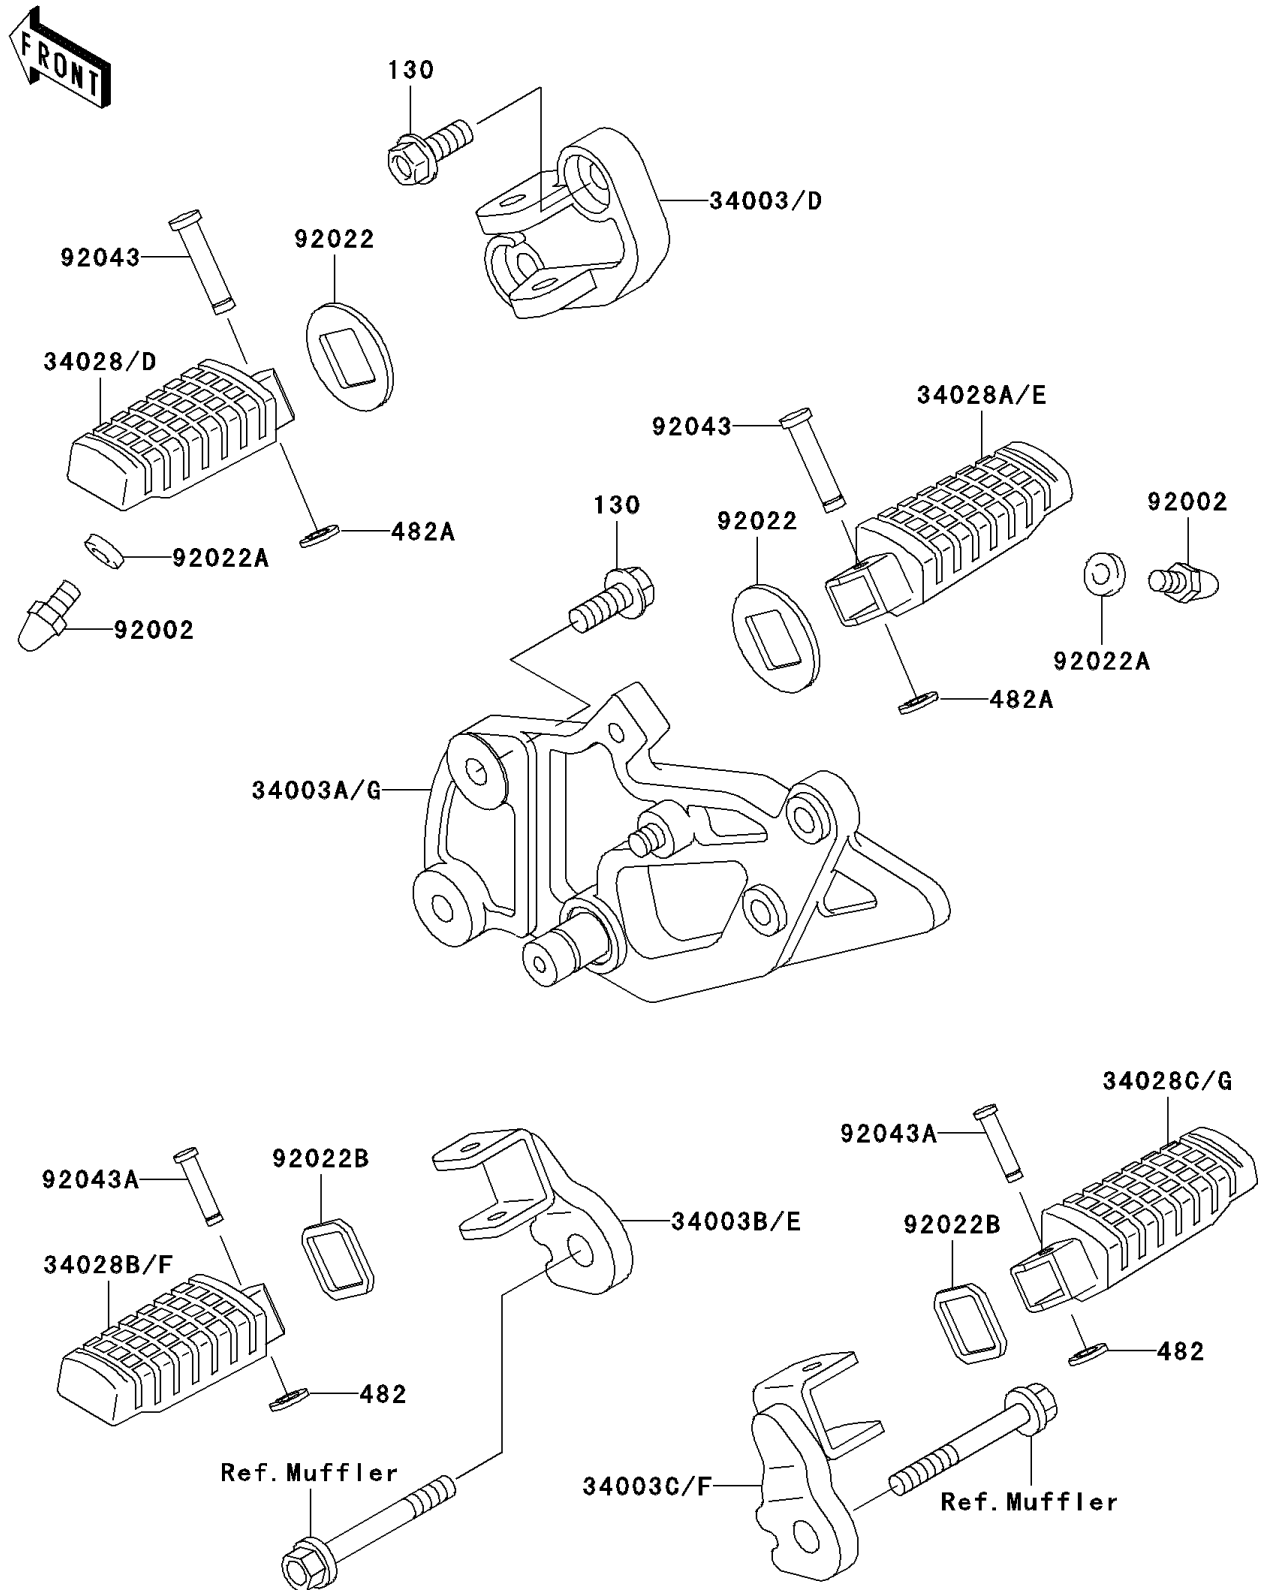

2007 Ninja[®] 500R

PARTS DIAGRAM

Footrests

F2160

2007 Ninja® 500R

PARTS LIST

Footrests

ITEM NAME

PART NUMBER

QUANTITY
